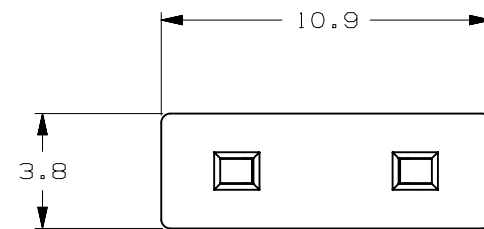

ISOMETRIC VIEW

LP MINI 10.9mm 58V						
TERMINAL MATERIAL:	ZINC					
TERMINAL PLATING:	SILVER					
HOUSING MATERIAL:	PA66 (U.L. 94 FLAMMABILITY RATING - HB)					
LINEAR DIMENSIONS				ANGLES	RADII	
DIM	.5 - 6	6 - 30	30 - 120	120 - 400	±0.5°	±0.2
TOL	±0.1	±0.2	±0.3	±0.5		
3RD ANGLE PROJECTION		Littelfuse®		REVISION	DRWG. NO.	
		CHICAGO, USA 773-628-1000		A	WEB-0891000.NXWS	