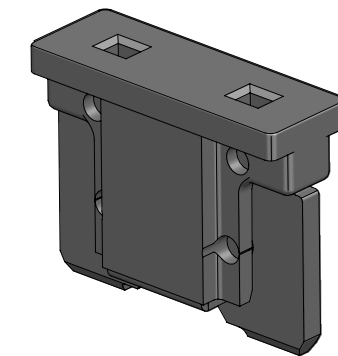

CURRENT RATE [A]	VERSIONS AND PART NUMBERS
5	0891005.NXWS
7.5	089107.5NXWS
10	0891010.NXWS
15	0891015.NXWS
20	0891020.NXWS
25	0891025.NXWS
30	0891030.NXWS

LTR	DATE	REVISION	DRW
A	01/FEB/23	526135GCA - INITIAL RELEASE	OPL

ISOMETRIC VIEW

LP MINI 10.9mm 58V						
TERMINAL MATERIAL:	ZINC					
TERMINAL PLATING:	SILVER					
HOUSING MATERIAL:	PA66 (U.L. 94 FLAMMABILITY RATING - HB)					
LINEAR DIMENSIONS				ANGLES	RADII	
DIM	.5 - 6	6 - 30	30 - 120	120 - 400	±0.5°	±0.2
TOL	±0.1	±0.2	±0.3	±0.5		
3RD ANGLE PROJECTION		Littelfuse®		REVISION	DRWG. NO.	
		CHICAGO, USA 773-628-1000		A	WEB-0891000.NXWS	