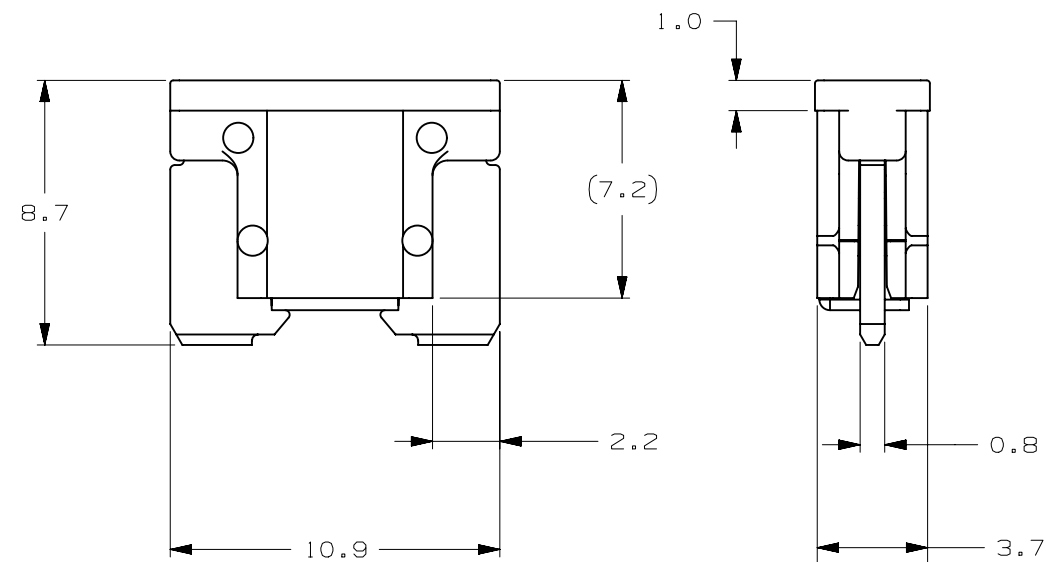

CURRENT RATE [A]	VERSIONS AND PART NUMBERS
5	0891005.NXWS
7.5	089107.5NXWS
10	0891010.NXWS
15	0891015.NXWS
20	0891020.NXWS
25	0891025.NXWS
30	0891030.NXWS

LTR	DATE	REVISION	DRW
A	01/FEB/23	526135GCA - INITIAL RELEASE	OPL

ISOMETRIC VIEW

LP MINI 10.9mm 58V						
TERMINAL MATERIAL:	ZINC					
TERMINAL PLATING:	SILVER					
HOUSING MATERIAL:	PA66 (U.L. 94 FLAMMABILITY RATING - HB)					
LINEAR DIMENSIONS				ANGLES	RADII	
DIM	.5 - 6	6 - 30	30 - 120	120 - 400	±0.5°	±0.2
TOL	±0.1	±0.2	±0.3	±0.5		
3RD ANGLE PROJECTION		Littelfuse®		REVISION	DRWG. NO.	
		CHICAGO, USA 773-628-1000		A	WEB-0891000.NXWS	