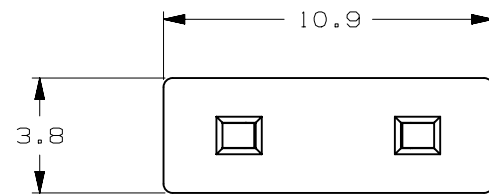

CURRENT RATE [ A ]	VERSIONS AND PART NUMBERS
3	0891002.NXS
5	0891005.NXS
7.5	089107.5NXS
10	0891010.NXS
15	0891015.NXS
20	0891020.NXS
25	0891025.NXS
30	0891030.NXS
35	0891035.NXS

LTR	DATE	REVISION	DRW
A	01/FEB/23	526135GCA - INITIAL RELEASE	OPL

ISOMETRIC VIEW

LP MINI 58V						
TERMINAL MATERIAL:	ZINC					
TERMINAL PLATING:	SILVER					
HOUSING MATERIAL:	PA66 (U.L. 94 FLAMMABILITY RATING - HB)					
LINEAR DIMENSIONS				ANGLES	RADII	
DIM	.5 - 6	6 - 30	30 - 120	120 - 400	±0.5°	±0.2
TOL	±0.1	±0.2	±0.3	±0.5		
3RD ANGLE PROJECTION		Littelfuse®		REVISION	DRWG. NO.	
		CHICAGO, USA 773-628-1000		A	WEB-0891000.NXS	