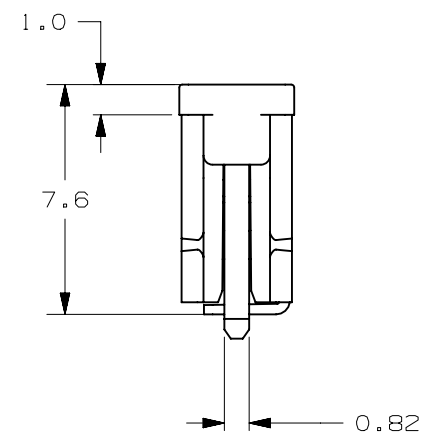

CURRENT RATE [ A ]	VERSIONS AND PART NUMBERS
3	0891002.NXS
5	0891005.NXS
7.5	089107.5NXS
10	0891010.NXS
15	0891015.NXS
20	0891020.NXS
25	0891025.NXS
30	0891030.NXS
35	0891035.NXS

LTR	DATE	REVISION	DRW
A	01/FEB/23	526135GCA - INITIAL RELEASE	OPL

ISOMETRIC VIEW

LP MINI 58V						
TERMINAL MATERIAL:	ZINC					
TERMINAL PLATING:	SILVER					
HOUSING MATERIAL:	PA66 (U.L. 94 FLAMMABILITY RATING - HB)					
LINEAR DIMENSIONS				ANGLES	RADII	
DIM	.5 - 6	6 - 30	30 - 120	120 - 400	±0.5°	±0.2
TOL	±0.1	±0.2	±0.3	±0.5		
3RD ANGLE PROJECTION		Littelfuse®		REVISION	DRWG. NO.	
		CHICAGO, USA 773-628-1000		A	WEB-0891000.NXS	