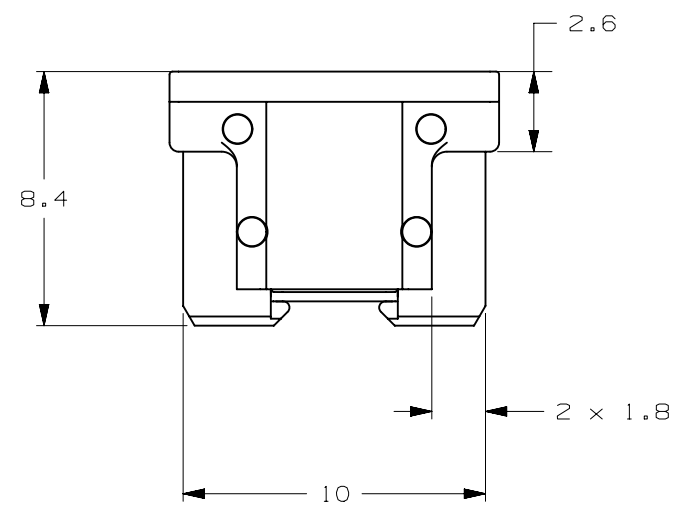

CURRENT RATE [ A ]	VERSIONS AND PART NUMBERS
3	0891002.NXS
5	0891005.NXS
7.5	089107.5NXS
10	0891010.NXS
15	0891015.NXS
20	0891020.NXS
25	0891025.NXS
30	0891030.NXS
35	0891035.NXS

LTR	DATE	REVISION	DRW
A	01/FEB/23	526135GCA - INITIAL RELEASE	OPL

ISOMETRIC VIEW

LP MINI 58V						
TERMINAL MATERIAL:	ZINC					
TERMINAL PLATING:	SILVER					
HOUSING MATERIAL:	PA66 (U.L. 94 FLAMMABILITY RATING - HB)					
LINEAR DIMENSIONS				ANGLES	RADII	
DIM	.5 - 6	6 - 30	30 - 120	120 - 400	±0.5°	±0.2
TOL	±0.1	±0.2	±0.3	±0.5		
3RD ANGLE PROJECTION		Littelfuse®		REVISION	DRWG. NO.	
		CHICAGO, USA 773-628-1000		A	WEB-0891000.NXS	