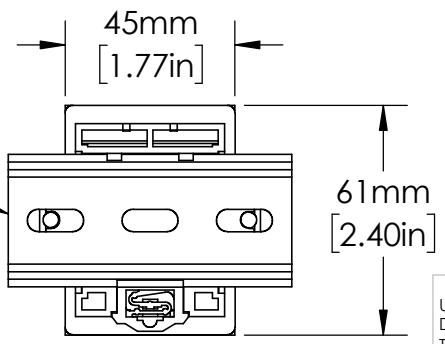

OT11PC
RELAY SOCKET

35mm
DIN RAIL

UNLESS NOTED OTHERWISE
DIMENSIONS ARE IN INCHES
TOLERANCES:
TWO PLACE DECIMAL ±0.05
NOT DRAWN TO SCALE

MATERIAL	
NAME	DATE
DRAWN BY J.MOLER 03/17/23	

DESCRIPTION: MALFUNCTION TIME DELAY	
PART NUMBER: TRDU SERIES	REV A
WEIGHT:	SHEET 1 OF 1