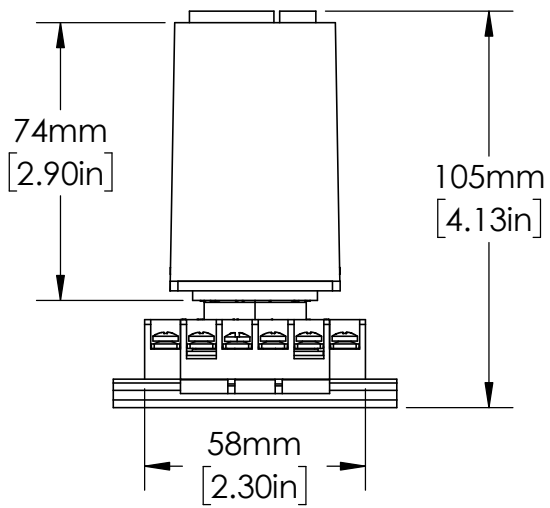

OT11PC
RELAY SOCKET

35mm
DIN RAIL

UNLESS NOTED OTHERWISE
DIMENSIONS ARE IN INCHES
TOLERANCES:
TWO PLACE DECIMAL ±0.05
NOT DRAWN TO SCALE

MATERIAL	
NAME	DATE
DRAWN BY J.MOLER 03/17/23	

DESCRIPTION: MALFUNCTION TIME DELAY	
PART NUMBER: TRDU SERIES	REV A
WEIGHT:	SHEET 1 OF 1