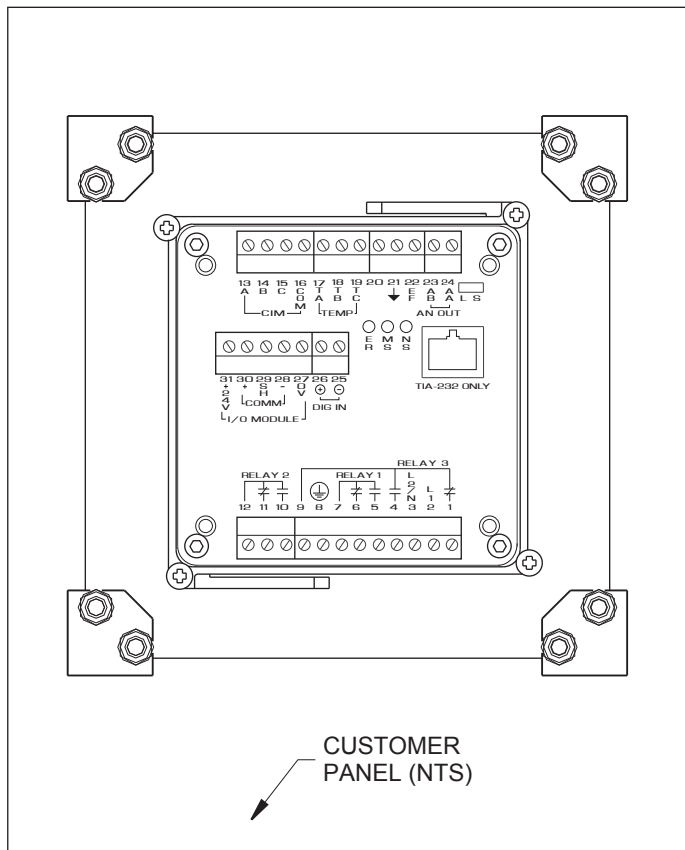

PMA-17 SPRECHER & SCHUH CET 4 ADAPTER FOR MPU-32

FRONT VIEW
 CUSTOMER PANEL NOT SHOWN

CUSTOMER PANEL

CUSTOMER PANEL (NTS)