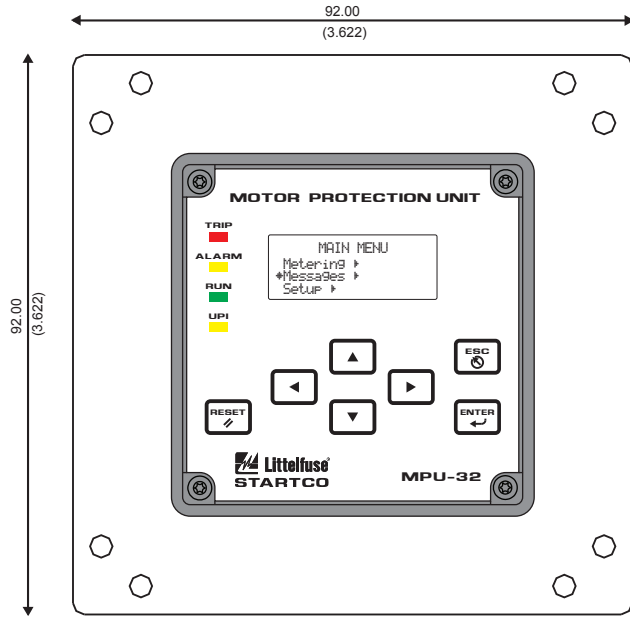

PMA-17 SPRECHER & SCHUH CET 4 ADAPTER FOR MPU-32

FRONT VIEW
 CUSTOMER PANEL NOT SHOWN

CUSTOMER PANEL

CUSTOMER PANEL (NTS)