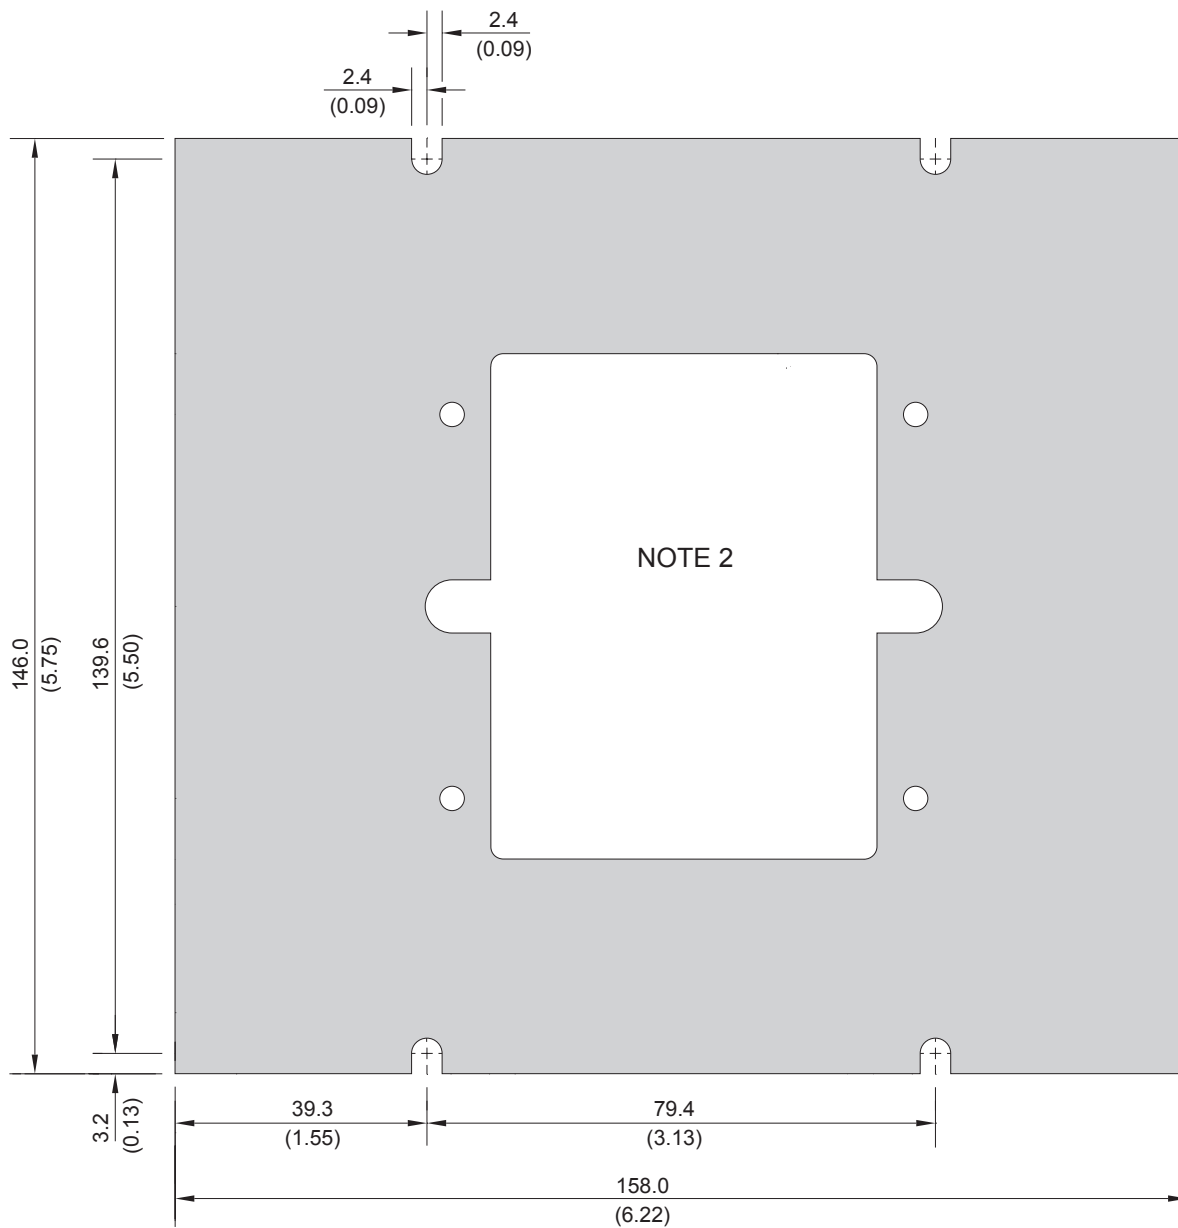

PMA-6 FPL-GFRM ADAPTER FOR SE-701, SE-703, SE-704, OR SE-601

FRONT VIEW

NOTES:

1. Dimensions in millimetres (inches).
2. PMA-55 or PMA-60 required.
3. Ground-fault monitor must be ordered separately with full part number.