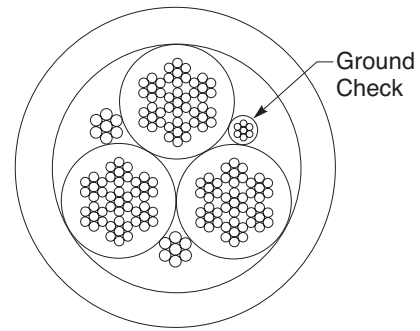

TRAILING CABLE TYPES

TYPE G

TYPE G-GC

TYPE G-BGC

TYPE SHC-GC

TRAILING CABLE TYPES

Three-Conductor Round Cable With a Central Grounding Conductor for Underground Coal Mining Applications, Up to 5 kV