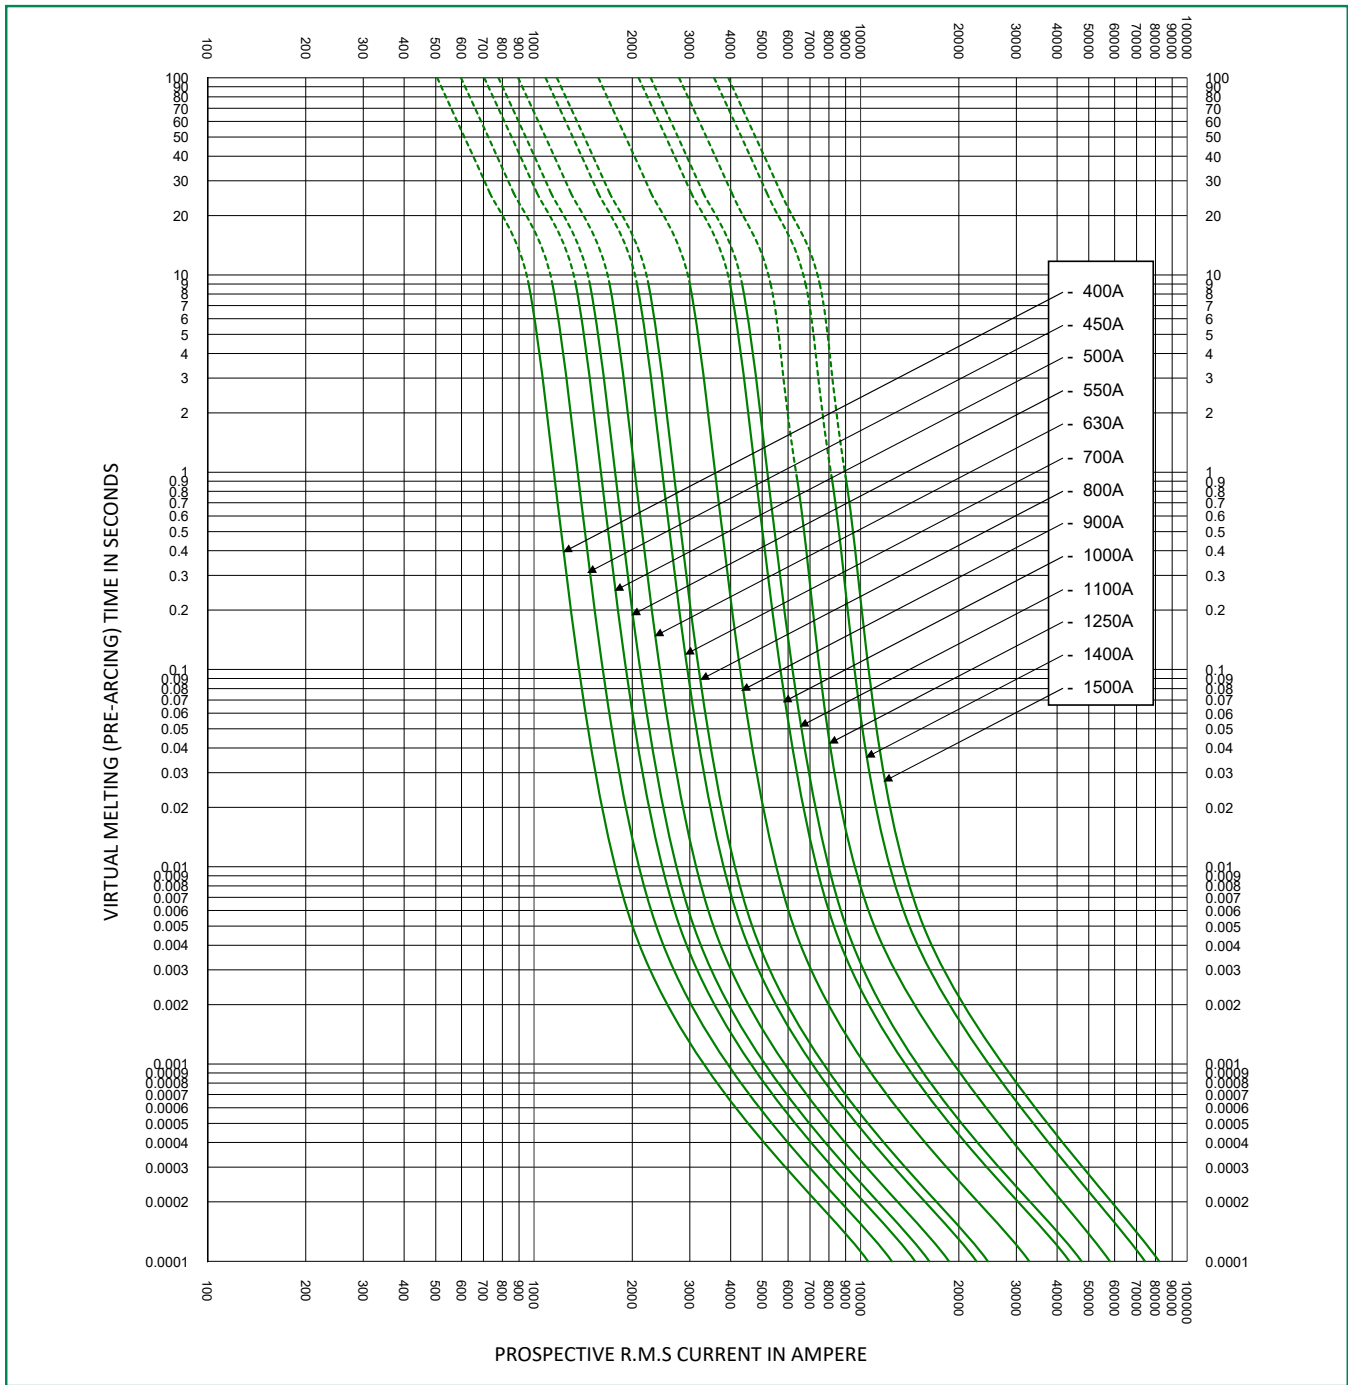

POWR-SPEED® Fuse

PSR SERIES HIGH-SPEED SQUARE BODY

Time Current Curve (32 Case Size)

* Dc minimum breaking capacity = 9 x I_n