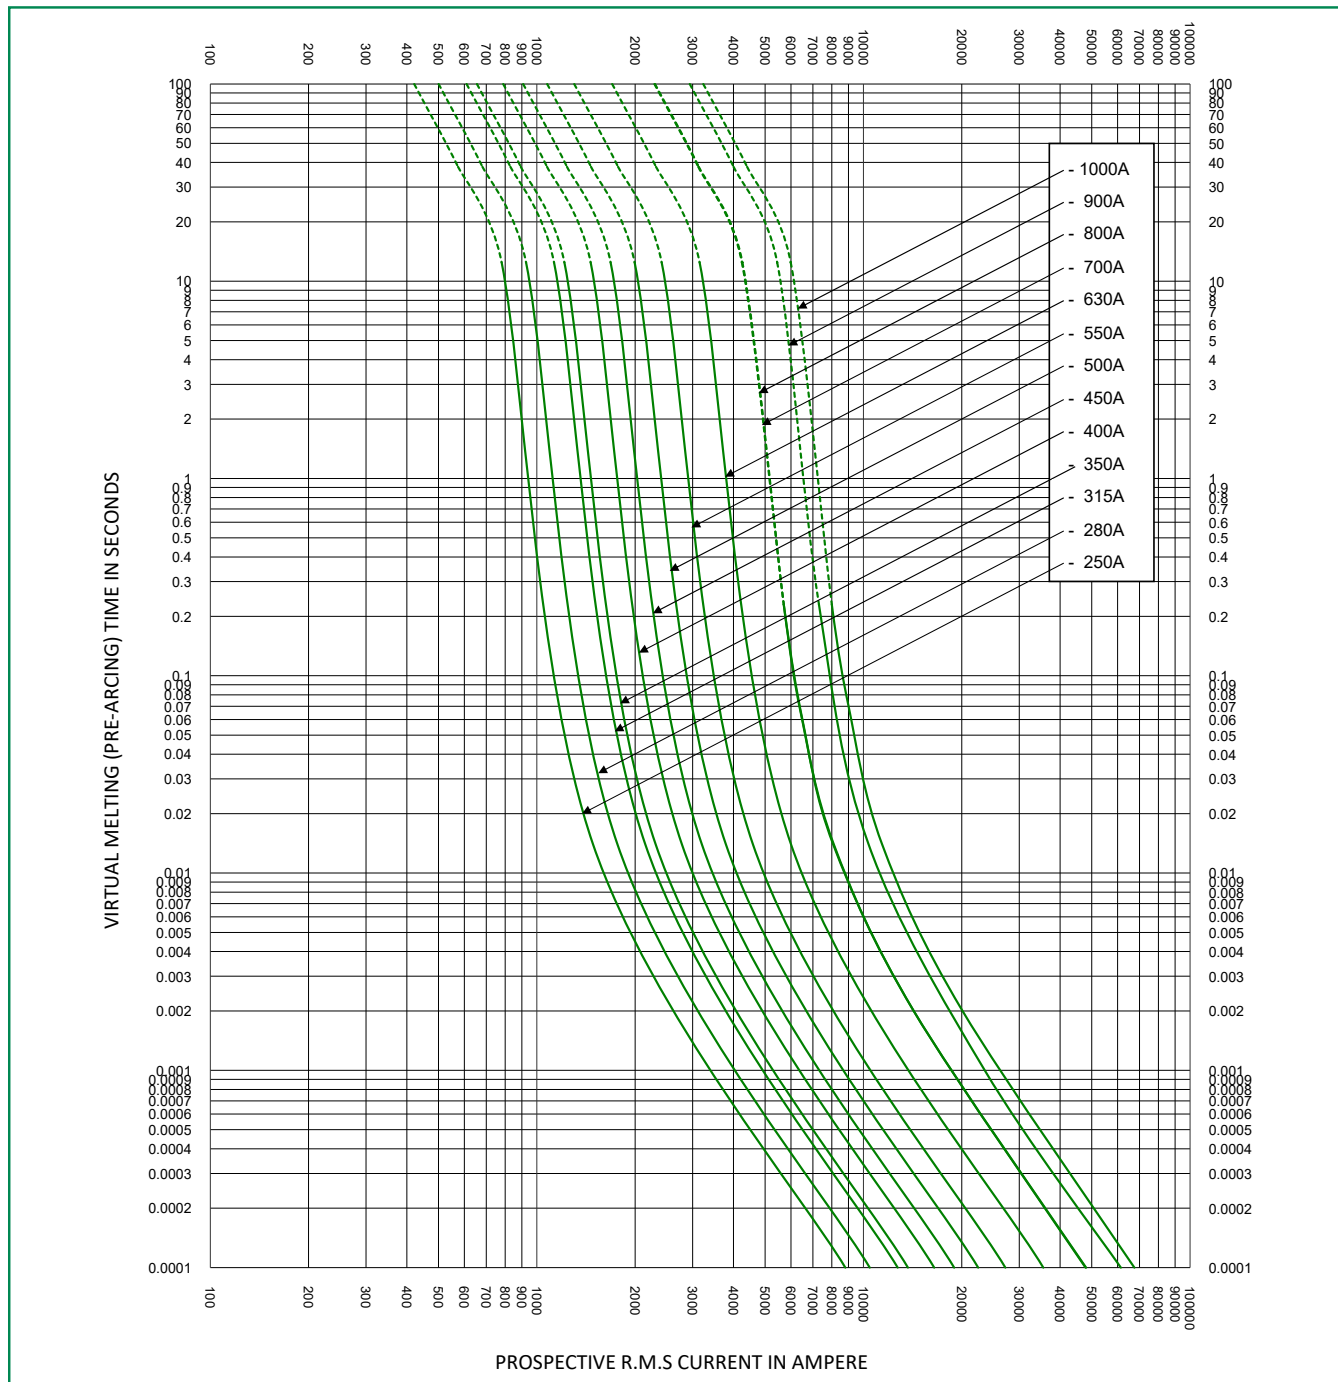

POWR-SPEED® Fuse

PSR SERIES HIGH-SPEED SQUARE BODY

Time Current Curve (72 Case Size)

* Dc minimum breaking capacity = 9 x I_n