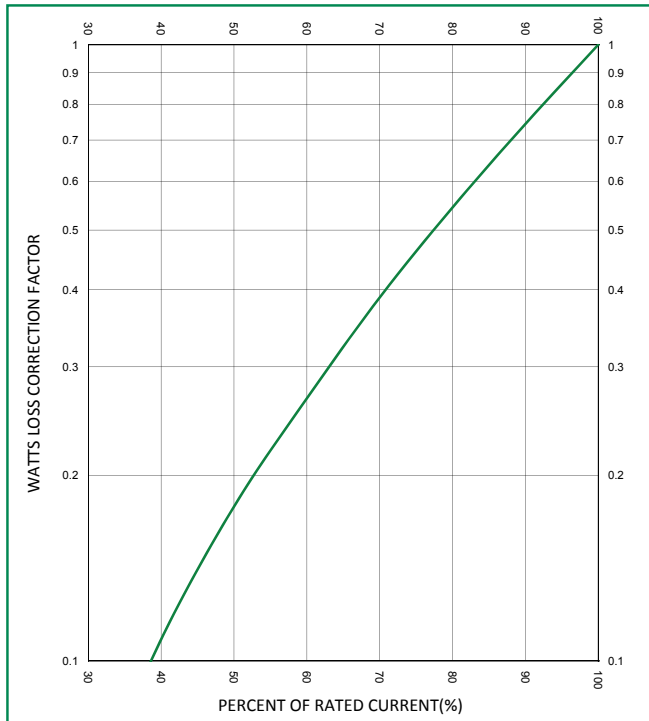

Watts Loss Correction Factor Curve

Disclaimer Notice – Information furnished is believed to be accurate and reliable. However, users should independently evaluate the suitability of and test each product selected for their own applications. Littelfuse products are not designed for, and may not be used in, all applications. Read complete Disclaimer Notice at www.littelfuse.com/product-disclaimer.