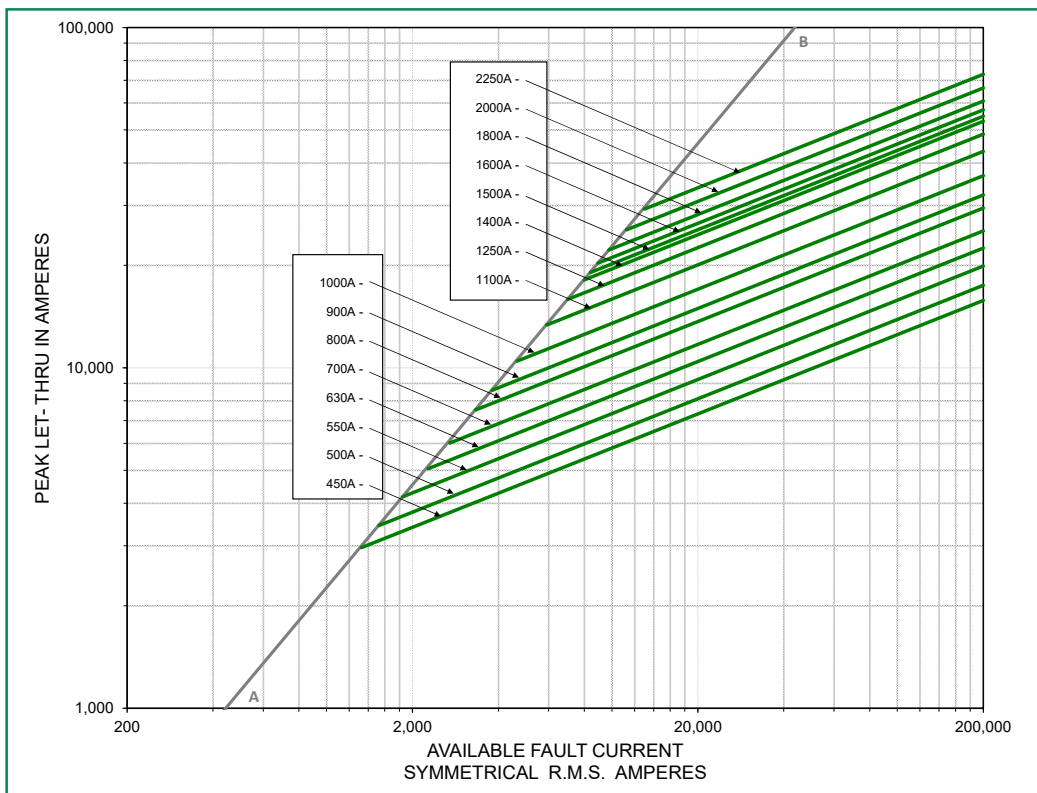

Peak Let-Thru Curve (33 Case Size)