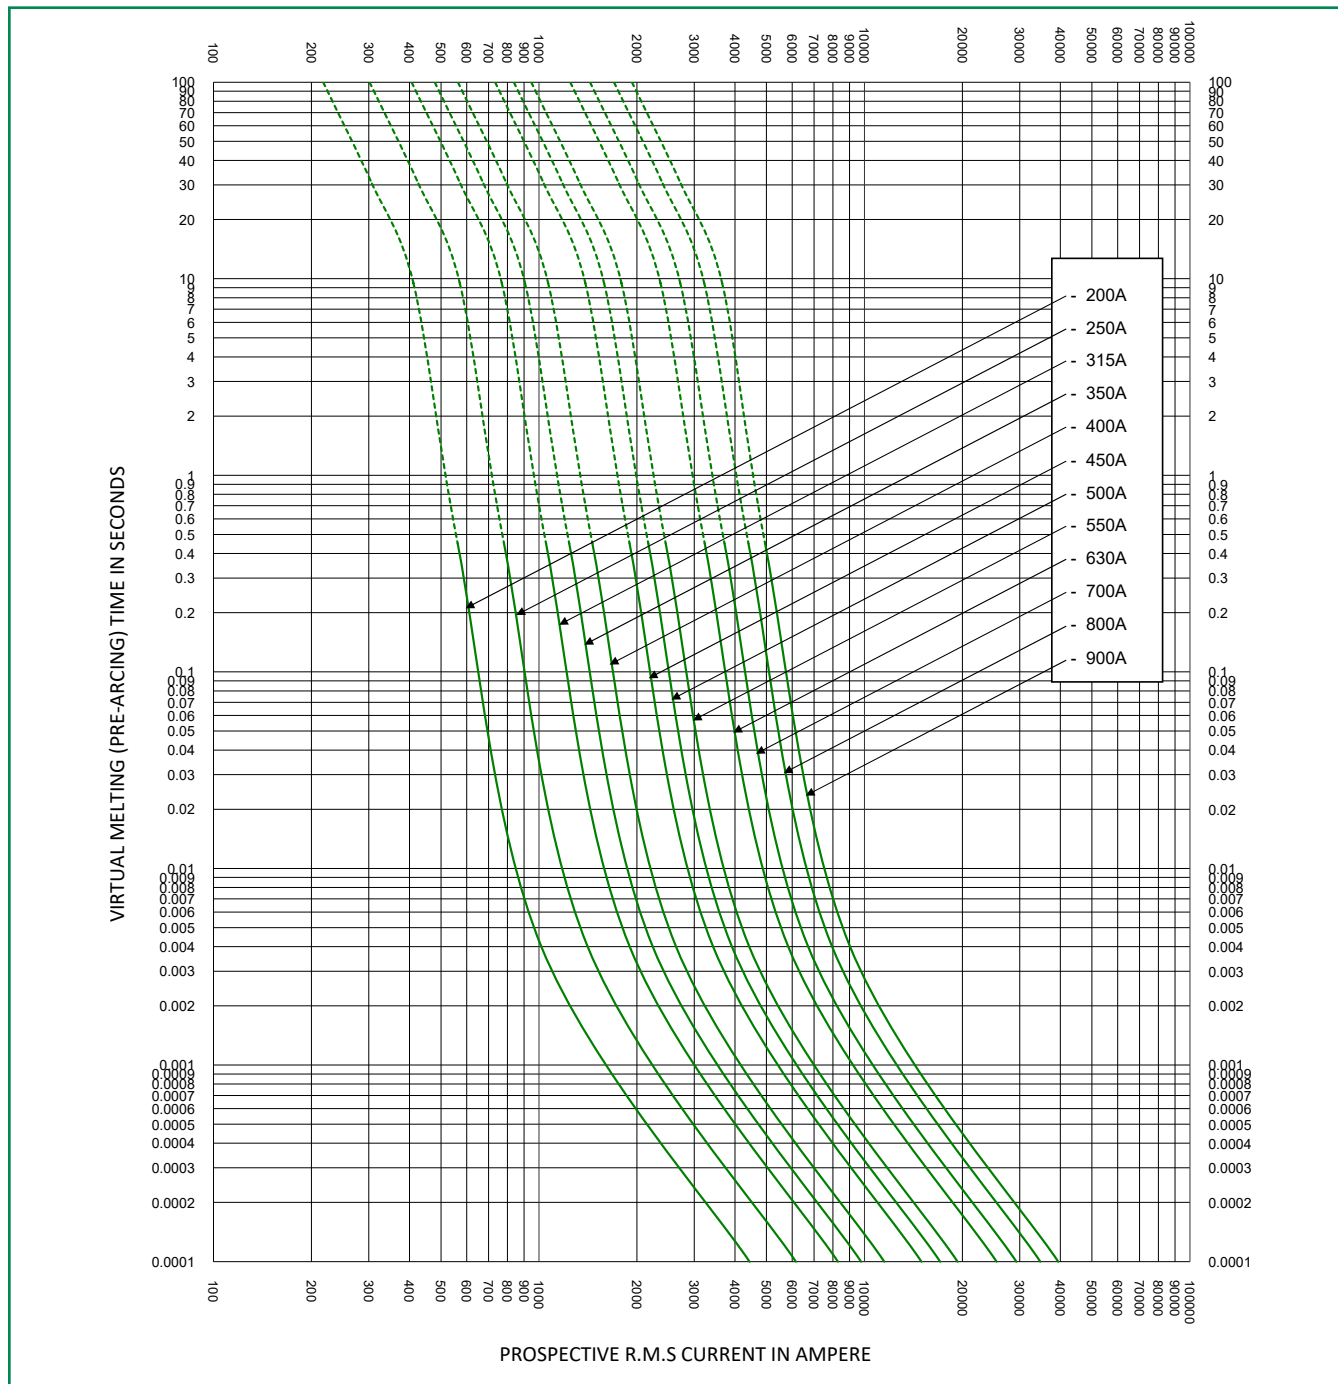

POWR-SPEED® Fuse

PSR SERIES HIGH-SPEED SQUARE BODY

Time Current Curve (31 Case Size)

* Dc minimum breaking capacity = 9 x In