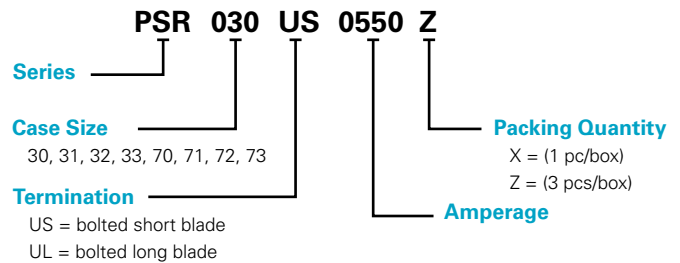

Ordering Part Number

Catalog Number

SERIES	CASE SIZE	TERMINATION	AMPERAGE	CATALOG NUMBER	ORDERING PART NUMBER
PSR	030	US	0550	PSR030US0550	PSR030US0550Z

Recommended Accessories

Microswitch: MS3H1000C (Case Size 30 to 33)
MS7H1500C (Case Size 70 to 73)

Fuseblock: LSCR series

Web Resources

Download technical documents: [Littelfuse.com/PSR](https://www.littelfuse.com/PSR)
Note: high-speed fuses are designed for fixed installations. They are not intended for use in moving vehicle applications.