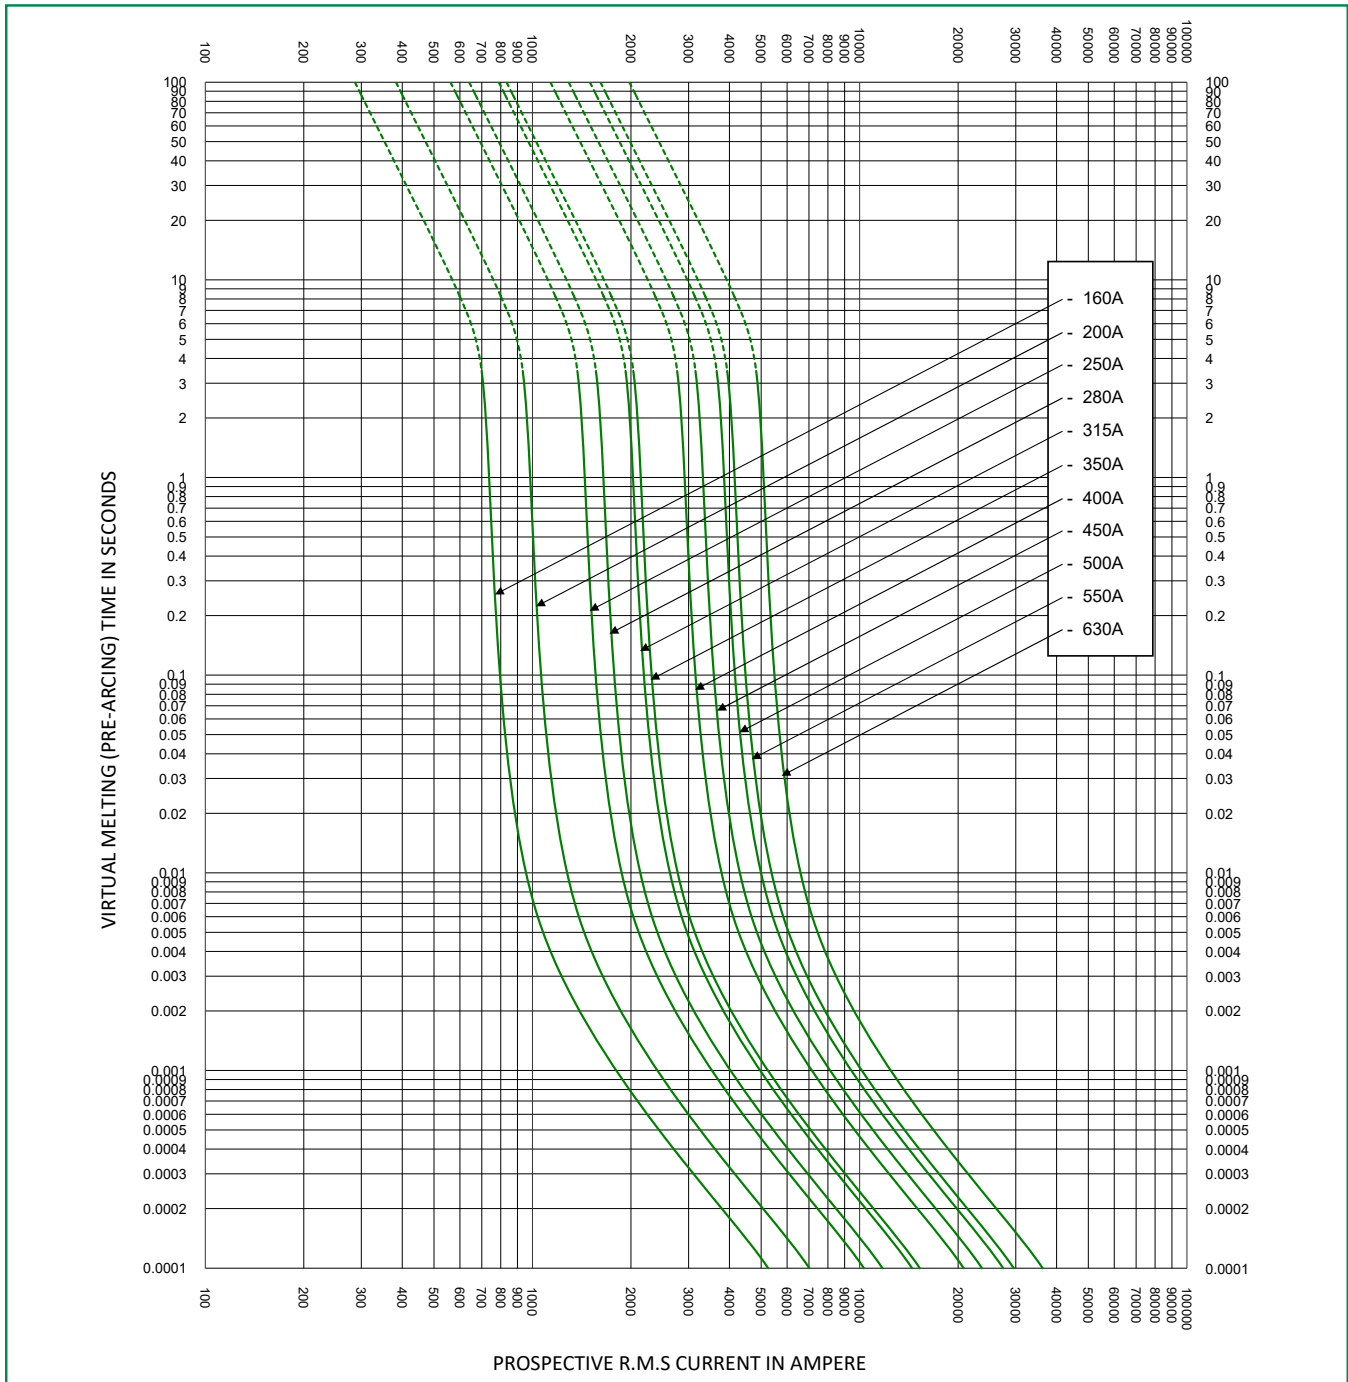

Time Current Curve (71 Case Size)

* Dc minimum breaking capacity = 9 x In