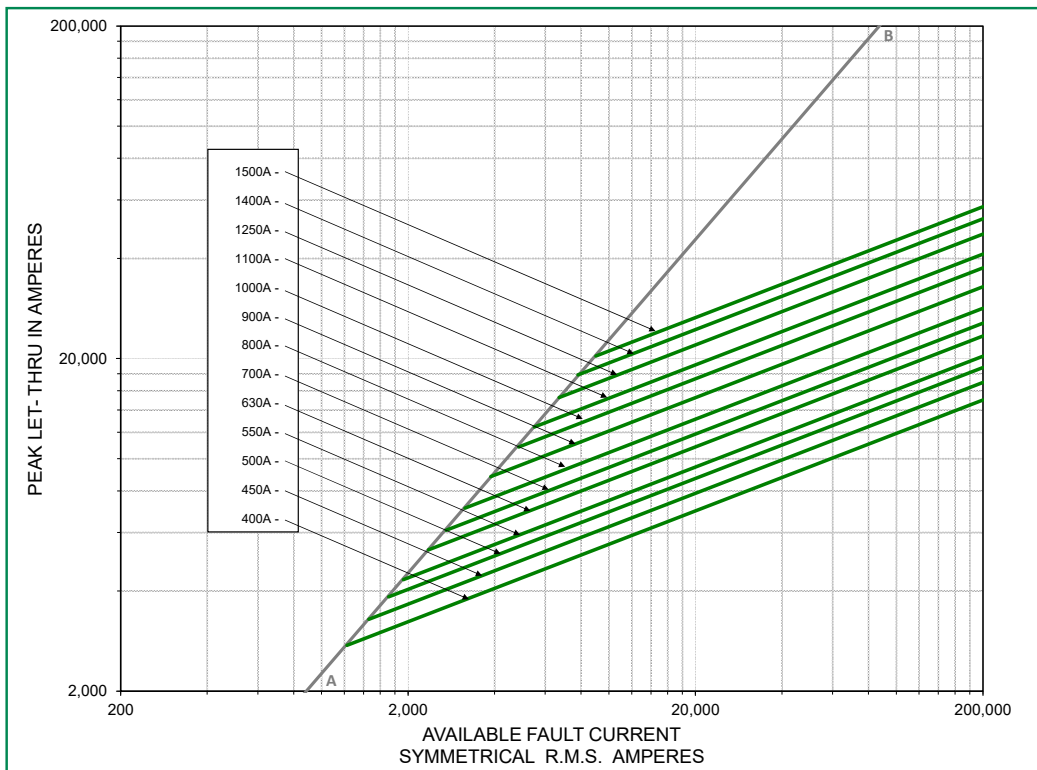

### Time Current Curve (73 Case Size)

\* Dc minimum breaking capacity = 9 x I<sub>n</sub>

**Peak Let-Through Curve (30 Case Size)**

**Peak Let-Through Curve (31 Case Size)**

**Peak Let-Thru Curve (32 Case Size)**