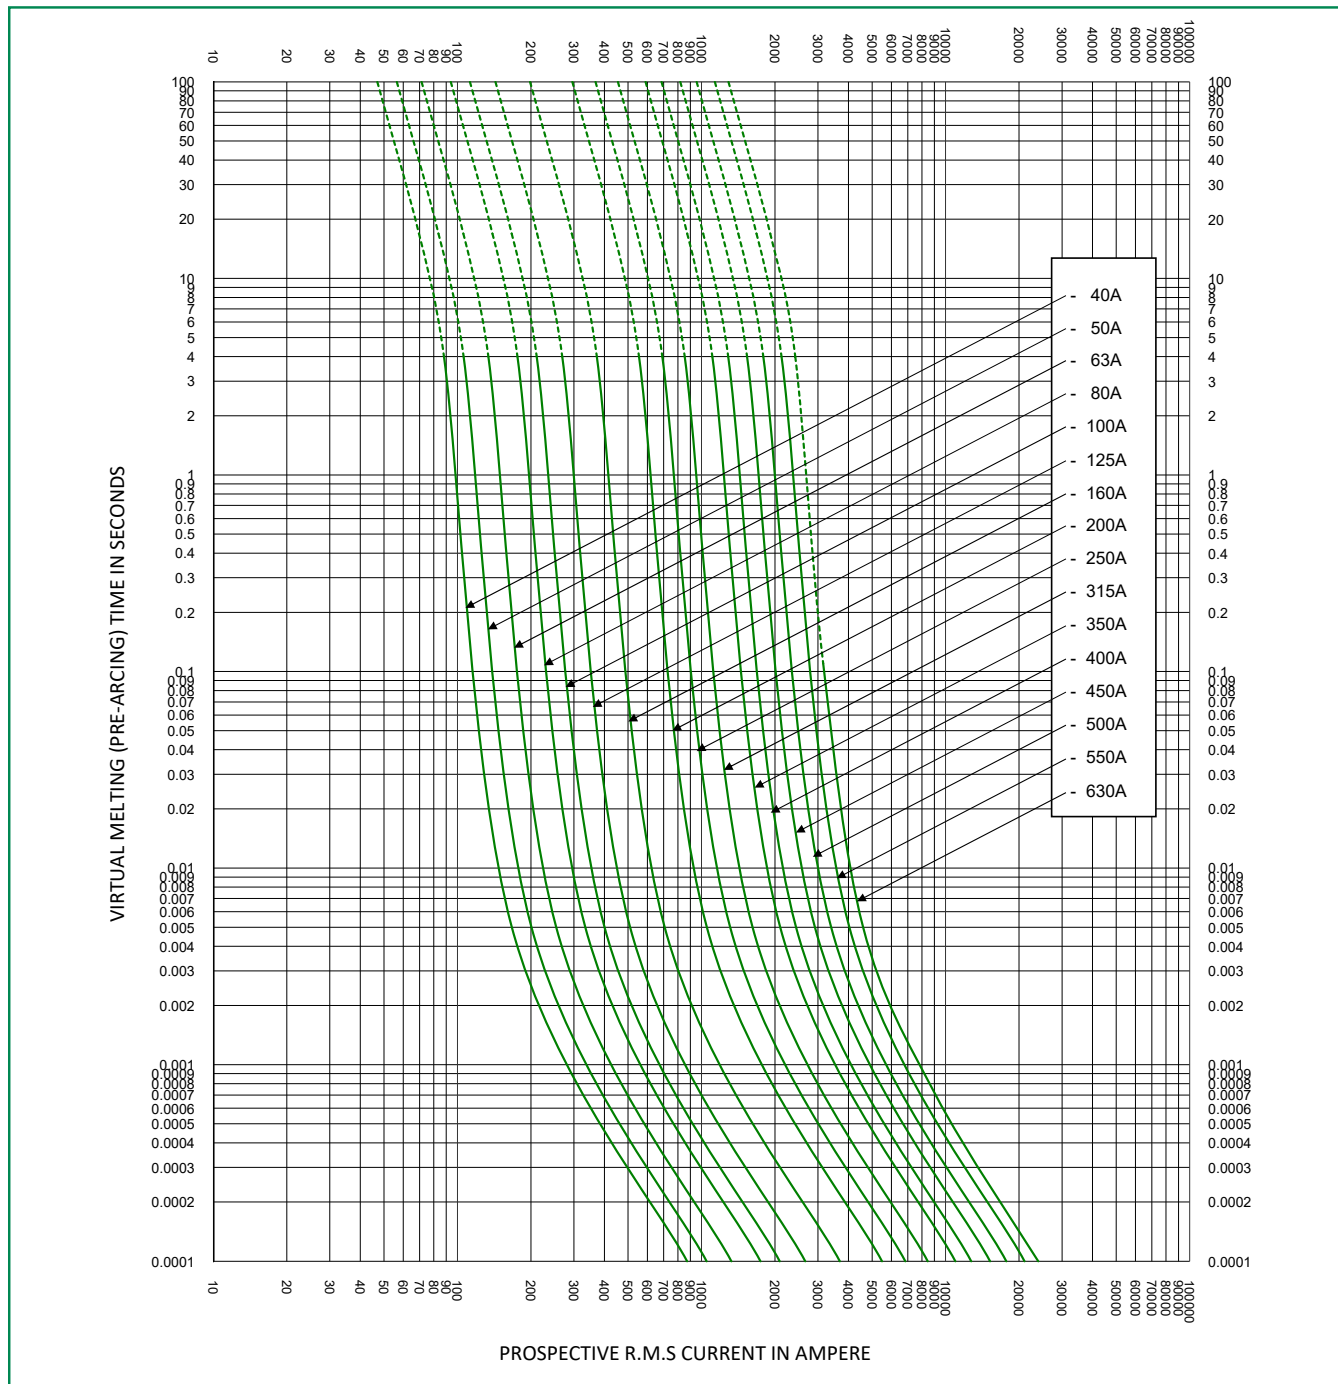

POWR-SPEED® Fuse

PSR SERIES HIGH-SPEED SQUARE BODY

Time Current Curve (30 Case Size)

* Dc minimum breaking capacity = 9 x I_n