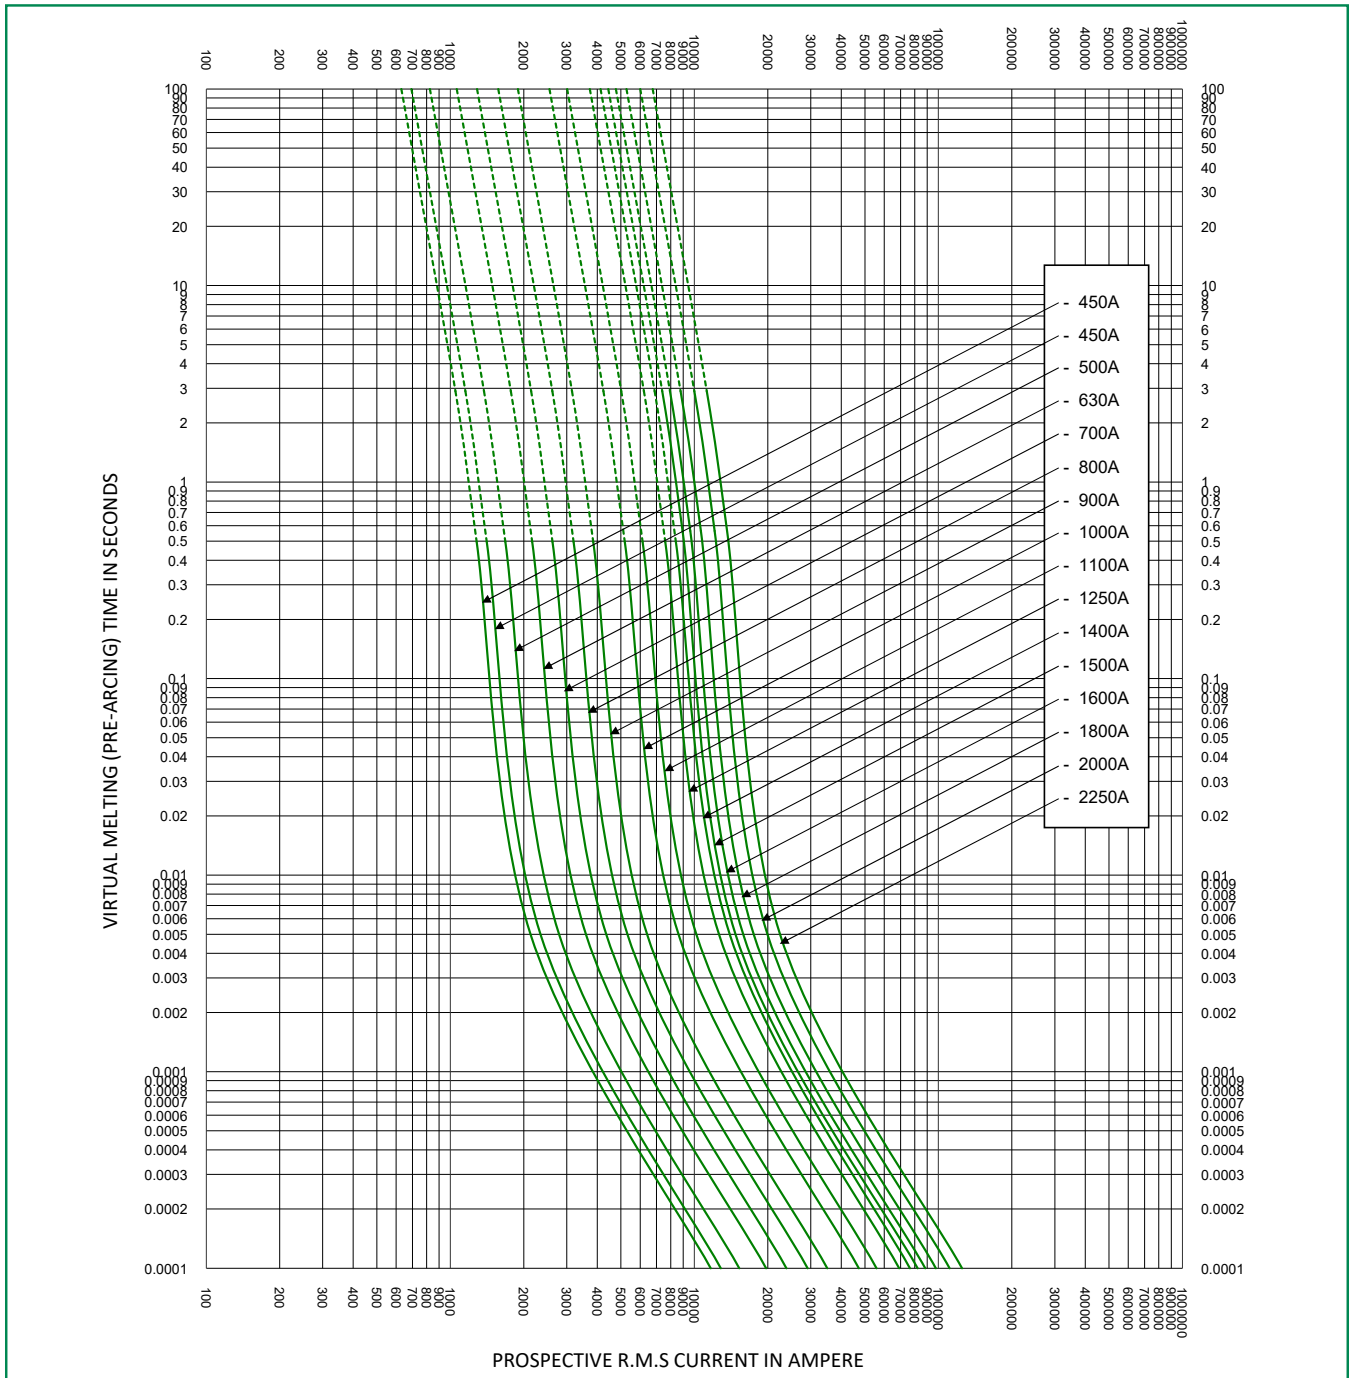

POWR-SPEED® Fuse

PSR SERIES HIGH-SPEED SQUARE BODY

Time Current Curve (33 Case Size)

* Dc minimum breaking capacity = 9 x In