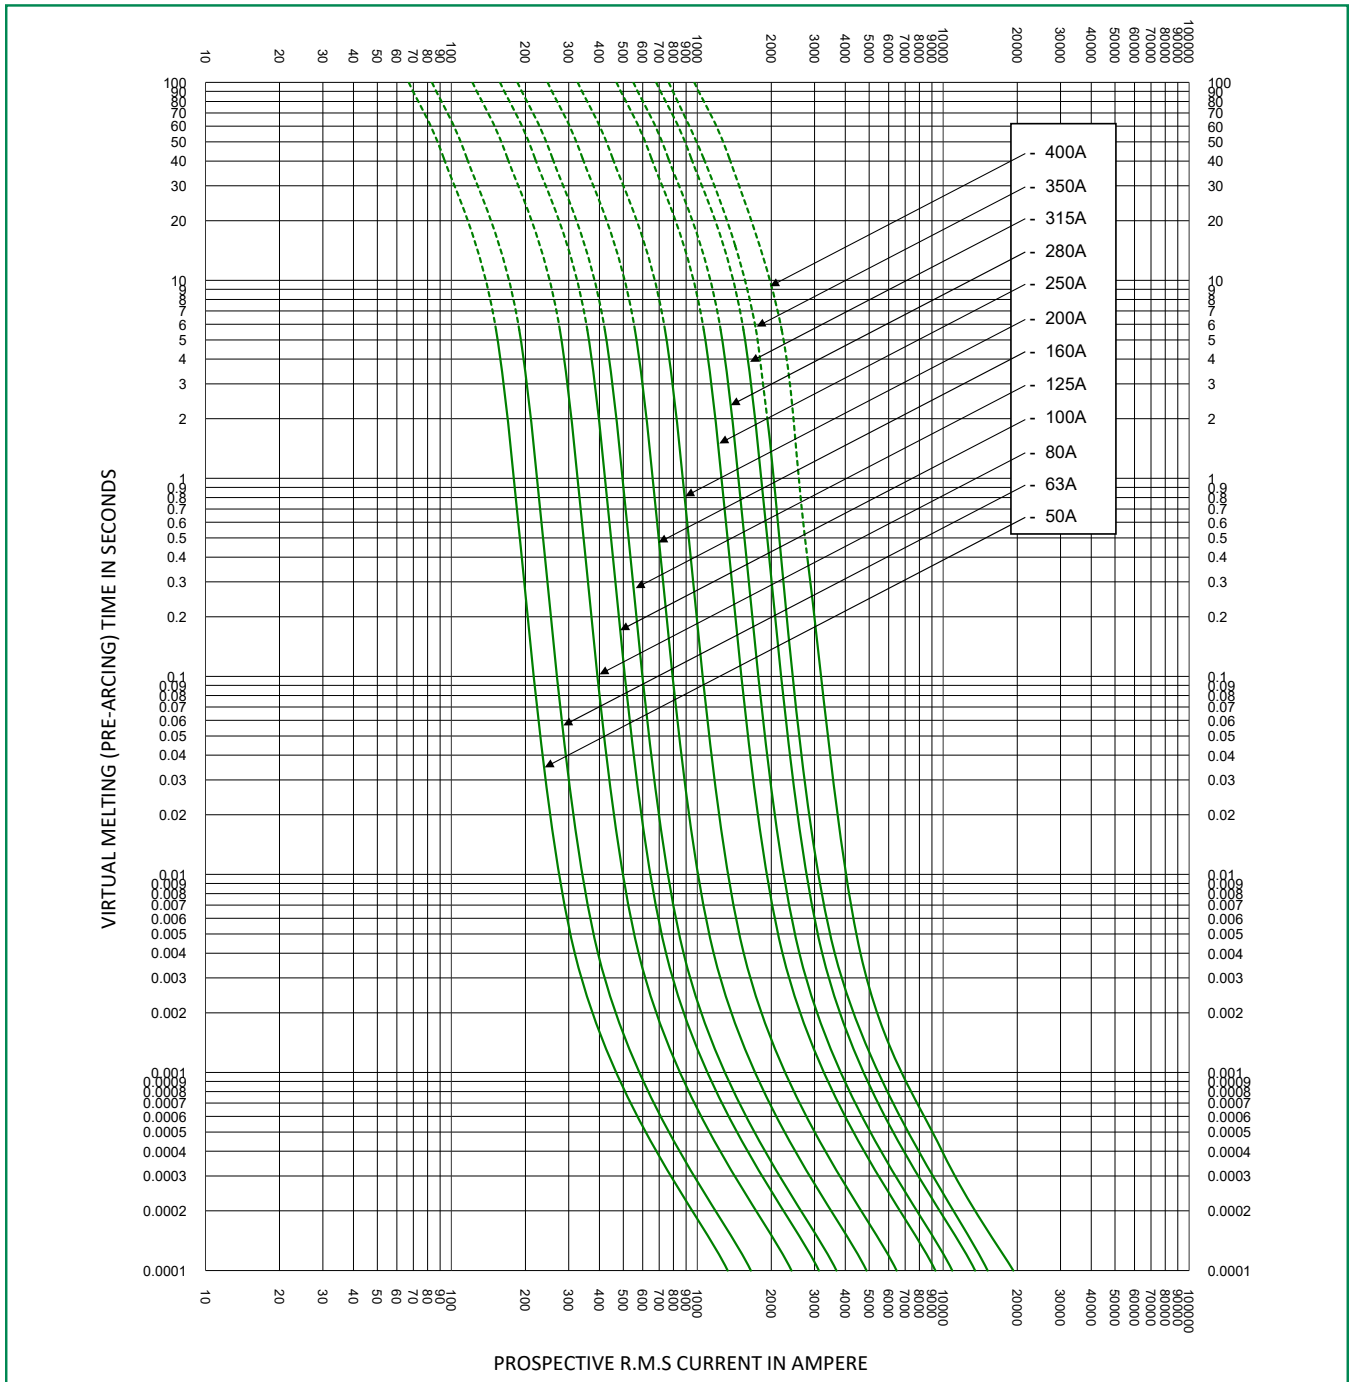

POWR-SPEED® Fuse

PSR SERIES HIGH-SPEED SQUARE BODY

Time Current Curve (70 Case Size)

* Dc minimum breaking capacity = 9 x I_n