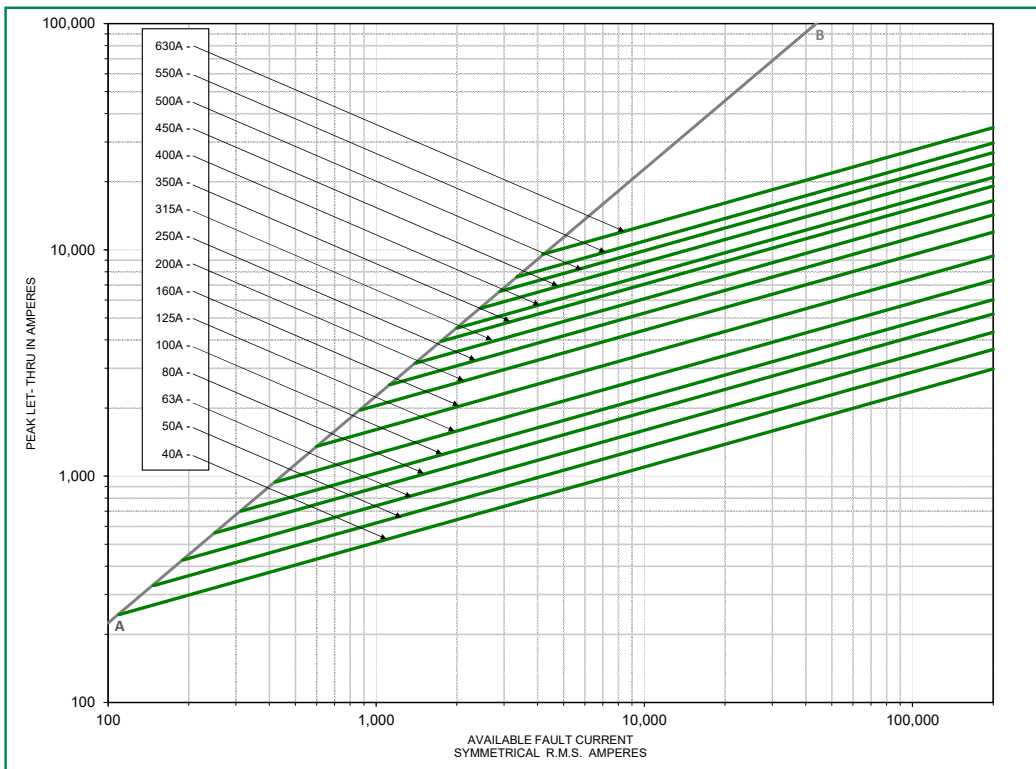

Peak Let-Through Curve (30 Case Size)