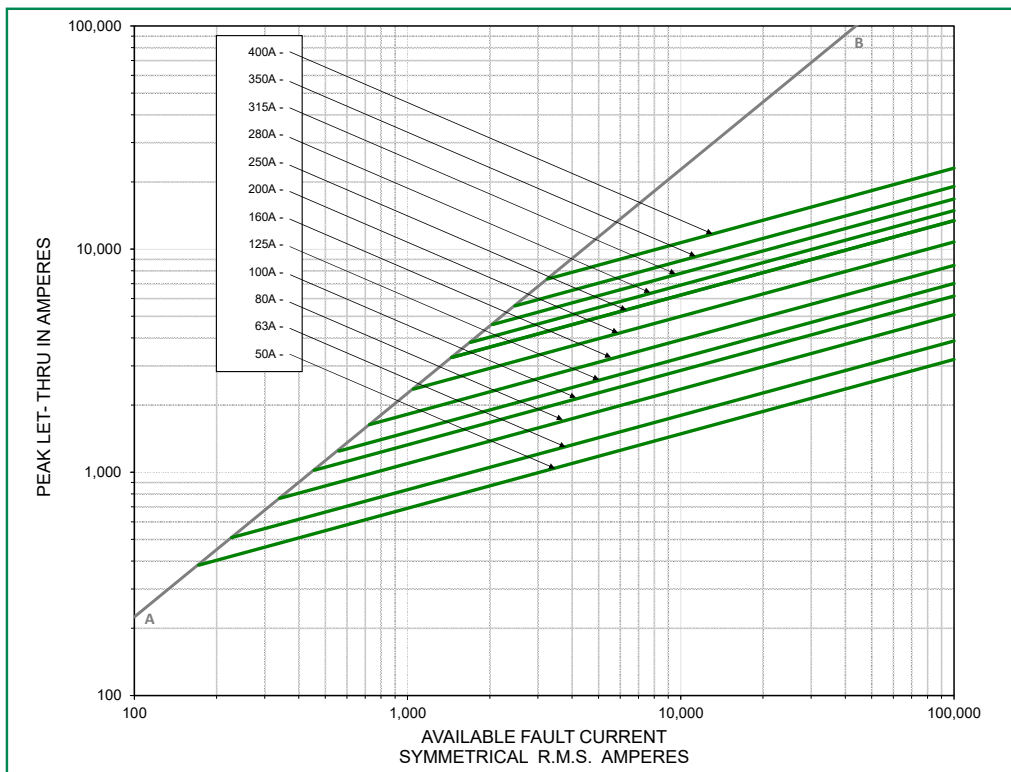

Peak Let-Thru Curve (70 Case Size)