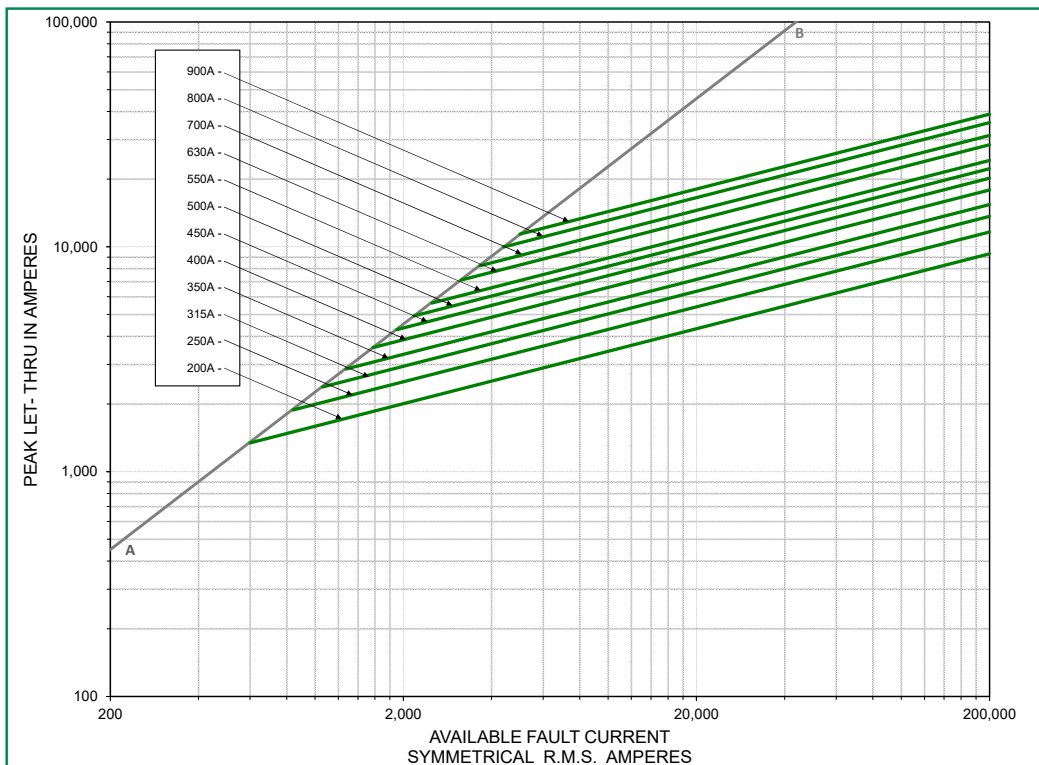

### Time Current Curve (73 Case Size)

\* Dc minimum breaking capacity = 9 x I<sub>n</sub>

**Peak Let-Through Curve (30 Case Size)**

**Peak Let-Through Curve (31 Case Size)**

**Peak Let-Thru Curve (32 Case Size)**