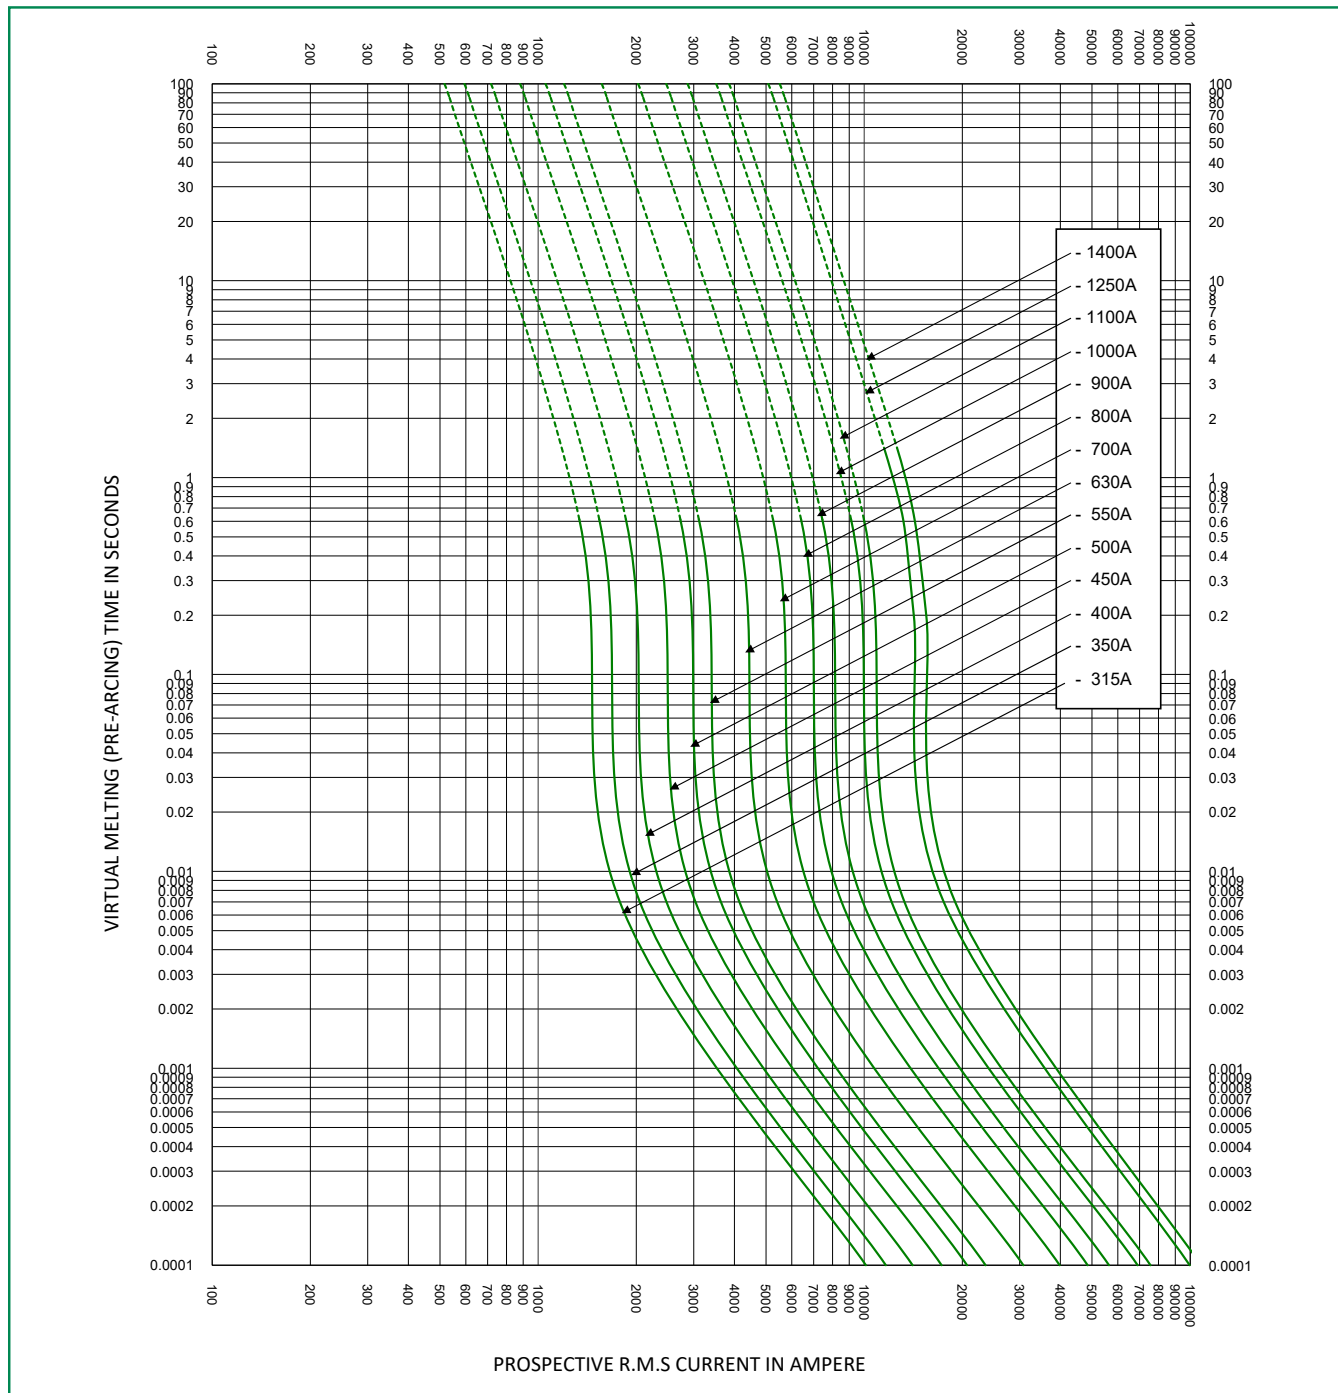

POWR-SPEED® Fuse

PSR SERIES HIGH-SPEED SQUARE BODY

Time Current Curve (73 Case Size)

* Dc minimum breaking capacity = 9 x I_n