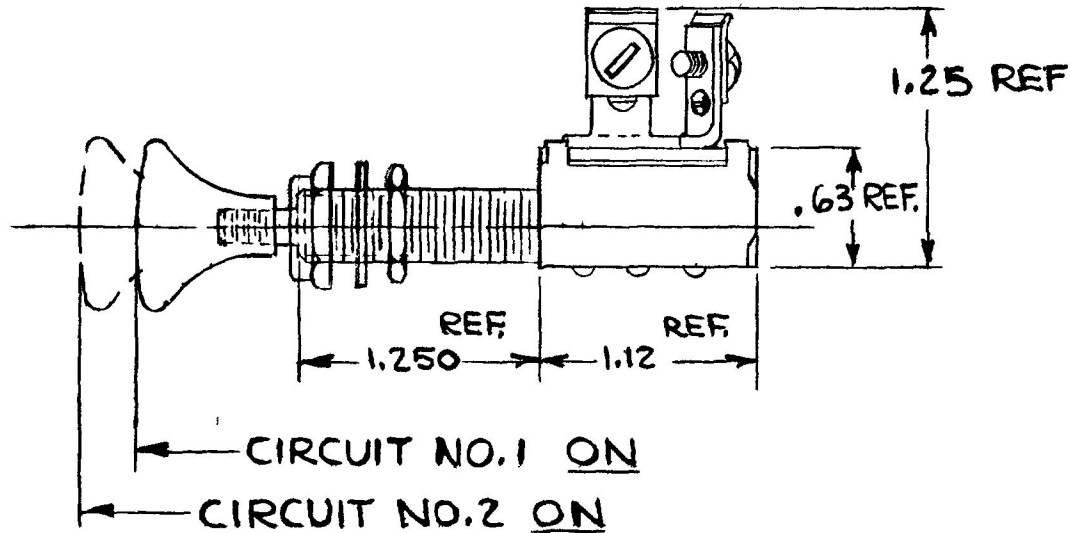

COLE-HERSEE CO.

DO NOT SCALE

LET	WAS	DATE	BY	LET	WAS	DATE	BY	MATERIAL	DRAWN	CHECKED	APPR V D	SCALE	USED ON	DATE DRAWN
								H	JP	LPG		FULL		1-13-58
								H	COLE-HERSEE COMPANY					DATE BLUEPRINT
									BOSTON MASS 02127 USA					
				D	88530/18923	1-2-76	WJH	TOLERANCE UNLESS SPECIFIED 2 DECIMAL 010 3 DECIMAL 005 ANGULAR 2	NAME PUSH-PULL SWITCH					PART NO M-630
				C	REDRAWN NO CHANGE	1-28-70	BL							