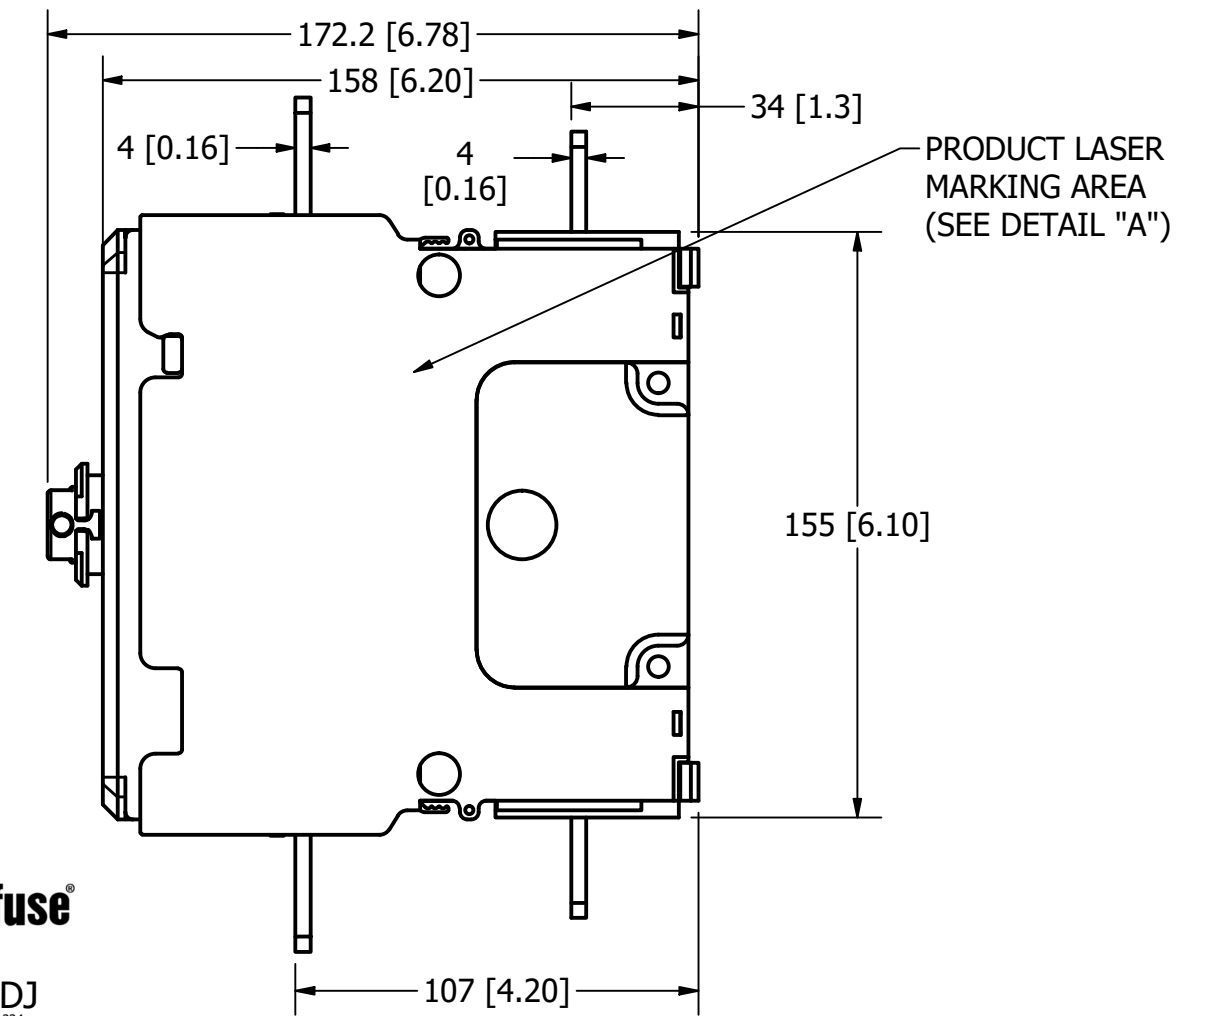

PART NUMBER	UPC CODE
LM31003DJ	07945831081

REVISION		
REV	DATE	DESCRIPTION
A	5/4/23	526430GCP - RELEASE PER EM3380 MRY

**LM31003DJ**  
L: 0123456789; NS: 01234

UL 98  
600Vac 100A 50/60Hz  
General purpose switch  
**Use Cu wire only**  
75°C 3AWG 300MCM Wire  
Terminal Torque 159 LB.IN.  
With KIT Terminal Lugs LDM3TLU11  
Motor-Circuit Switch

3 Ø	Vac	240	480	600
MAX	HP	30	60	75
STD	HP	15	25	30

Suitable for use on a circuit capable of delivering not more than 200kA R.M.S symmetrical, 600V max. Use class J fuses.

Max. fuse size **100A**

The starting current of motors of more than the standard horsepower ratings may require the use of fuses with appropriate time-delay characteristics.

1	NO	COMPONENT NO	DESCRIPTION	QTY/M	U/M
<b>BILL OF MATERIAL</b>					
<S>			CRITICAL CHARACTERISTIC FOR PART SAFETY/COMPLIANCE		
●			DENOTES CRITICAL CHARACTERISTICS.		
CPK			DENOTES CPK DIMENSIONS, -MINIMUM CPK VALUE		
(ST)			DENOTES A CHARACTERISTIC THAT PROVIDES AN INDICATION OF PROCESS PERFORMANCE. PROCEDURE FOR MEASUREMENT AND TRACKING TO BE DEFINED IN LITTELFUSE INSPECTION INSTRUCTIONS.		
CP			DENOTES CP DIMENSIONS, -MINIMUM CP VALUE MUST BE WITHIN THE DIMENSIONAL LIMITATIONS SHOWN ON DRAWING AND INITIALLY LOCATED TO ALLOW FOR MAXIMUM TOOL LIFE.		<b>C</b>
MATL SPEC			FINISH		
DRW	myork	DATE	1/5/2023	SCALE	NTS
			FINISH GOOD WT		GRAMS/PIECE
UNLESS OTHERWISE SPECIFIED, DIMENSIONS ARE IN MILLIMETERS, DIMENSIONS IN BRACKETS [ ] ARE INCHES DIMENSIONING AND DO NOT INCLUDE PLATING. TOLERANCING TO BE INTERPRETED IN ACCORDANCE WITH ANSI Y14.5M-1994					
3RD ANGLE PROJECTION					
TITLE CLASS J 100A DISCONNECT 3P WITH DETACHABLE NEUTRAL OUTLINE					
<b>Littelfuse</b> CHICAGO, ILLINOIS 60631			REVISION	DRWG NO.	SHEET 1 OF 1
			A	OL-LM31003DJ	