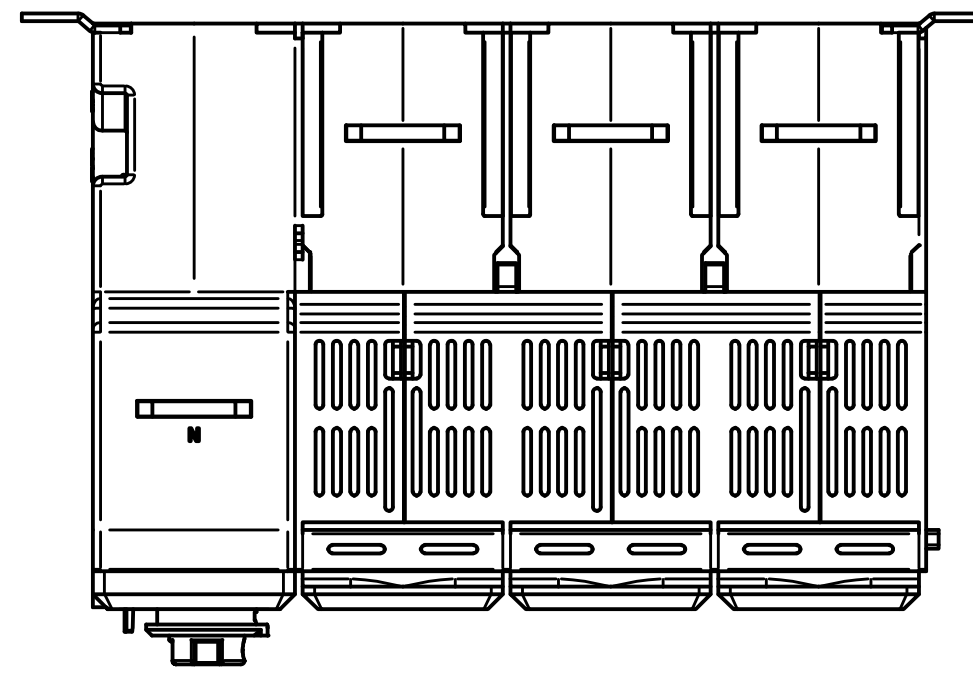

PART NUMBER	UPC CODE
LM31003DJ	07945831081

REVISION		
REV	DATE	DESCRIPTION
A	5/4/23	526430GCP - RELEASE PER EM3380 MRY

**LM31003DJ**  
L: 0123456789; NS: 01234

UL 98  
600Vac 100A 50/60Hz  
General purpose switch  
**Use Cu wire only**  
75°C 3AWG 300MCM Wire  
Terminal Torque 159 LB.IN.  
With KIT Terminal Lugs LDM3TLU11  
Motor-Circuit Switch

1	NO	COMPONENT NO	DESCRIPTION	QTY/M	U/M
<b>BILL OF MATERIAL</b>					
<S>			CRITICAL CHARACTERISTIC FOR PART SAFETY/COMPLIANCE		
●			DENOTES CRITICAL CHARACTERISTICS.		
CPK			DENOTES CPK DIMENSIONS, -MINIMUM CPK VALUE		
(ST)			DENOTES A CHARACTERISTIC THAT PROVIDES AN INDICATION OF PROCESS PERFORMANCE. PROCEDURE FOR MEASUREMENT AND TRACKING TO BE DEFINED IN LITTELFUSE INSPECTION INSTRUCTIONS.		
CP			DENOTES CP DIMENSIONS, -MINIMUM CP VALUE MUST BE WITHIN THE DIMENSIONAL LIMITATIONS SHOWN ON DRAWING AND INITIALLY LOCATED TO ALLOW FOR MAXIMUM TOOL LIFE.		<b>C</b>
MATL SPEC			FINISH		
DRW	myork	DATE	1/5/2023	SCALE	NTS
			FINISH GOOD WT		GRAMS/PIECE
UNLESS OTHERWISE SPECIFIED, DIMENSIONS ARE IN MILLIMETERS, DIMENSIONS IN BRACKETS [ ] ARE INCHES DIMENSIONING AND DO NOT INCLUDE PLATING. TOLERANCING TO BE INTERPRETED IN ACCORDANCE WITH ANSI Y14.5M-1994					
3RD ANGLE PROJECTION					
TITLE CLASS J 100A DISCONNECT 3P WITH DETACHABLE NEUTRAL OUTLINE					
<b>Littelfuse</b> CHICAGO, ILLINOIS 60631			REVISION	DRWG NO.	SHEET 1 OF 1
			A	OL-LM31003DJ	