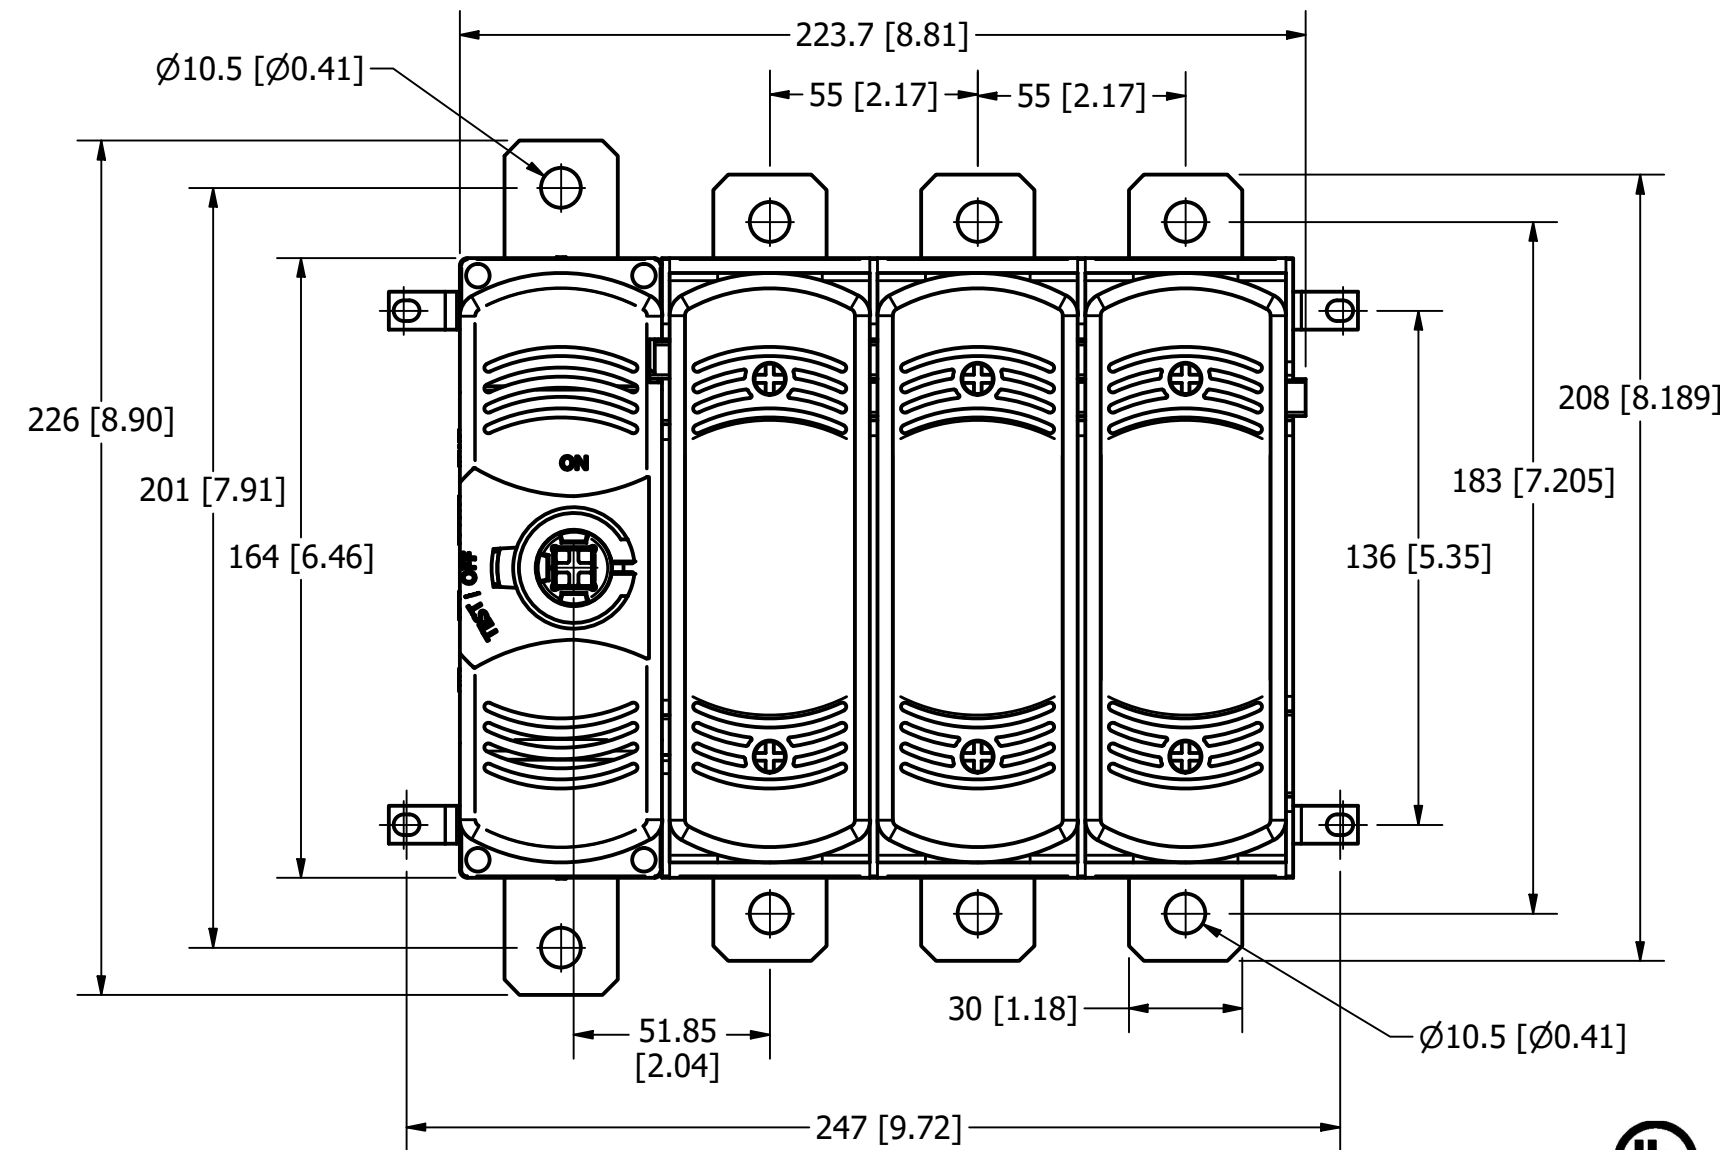

PART NUMBER	UPC CODE
LM31003DJ	07945831081

REVISION		
REV	DATE	DESCRIPTION
A	5/4/23	526430GCP - RELEASE PER EM3380 MRY

**LM31003DJ**  
L: 0123456789; NS: 01234

UL 98  
600Vac 100A 50/60Hz  
General purpose switch  
**Use Cu wire only**  
75°C 3AWG 300MCM Wire  
Terminal Torque 159 LB.IN.  
With KIT Terminal Lugs LDM3TLU11  
Motor-Circuit Switch

3 Ø	Vac	240	480	600
MAX	HP	30	60	75
STD	HP	15	25	30

Suitable for use on a circuit capable of delivering not more than 200kA R.M.S symmetrical, 600V max. Use class J fuses.

Max. fuse size **100A**

The starting current of motors of more than the standard horsepower ratings may require the use of fuses with appropriate time-delay characteristics.

1	NO	COMPONENT NO	DESCRIPTION	QTY/M	U/M
<b>BILL OF MATERIAL</b>					
<S>			CRITICAL CHARACTERISTIC FOR PART SAFETY/COMPLIANCE		
●			DENOTES CRITICAL CHARACTERISTICS.		
CPK			DENOTES CPK DIMENSIONS, -MINIMUM CPK VALUE		
(ST)			DENOTES A CHARACTERISTIC THAT PROVIDES AN INDICATION OF PROCESS PERFORMANCE. PROCEDURE FOR MEASUREMENT AND TRACKING TO BE DEFINED IN LITTELFUSE INSPECTION INSTRUCTIONS.		
CP			DENOTES CP DIMENSIONS, -MINIMUM CP VALUE MUST BE WITHIN THE DIMENSIONAL LIMITATIONS SHOWN ON DRAWING AND INITIALLY LOCATED TO ALLOW FOR MAXIMUM TOOL LIFE.		<b>C</b>
MATL SPEC			FINISH		
DRW	myork	DATE	1/5/2023	SCALE	NTS
			FINISH GOOD WT		GRAMS/PIECE
UNLESS OTHERWISE SPECIFIED, DIMENSIONS ARE IN MILLIMETERS, DIMENSIONS IN BRACKETS [ ] ARE INCHES DIMENSIONING AND DO NOT INCLUDE PLATING. TOLERANCING TO BE INTERPRETED IN ACCORDANCE WITH ANSI Y14.5M-1994					
3RD ANGLE PROJECTION					
TITLE CLASS J 100A DISCONNECT 3P WITH DETACHABLE NEUTRAL OUTLINE					
<b>Littelfuse</b> CHICAGO, ILLINOIS 60631			REVISION	DRWG NO.	SHEET 1 OF 1
			A	OL-LM31003DJ	