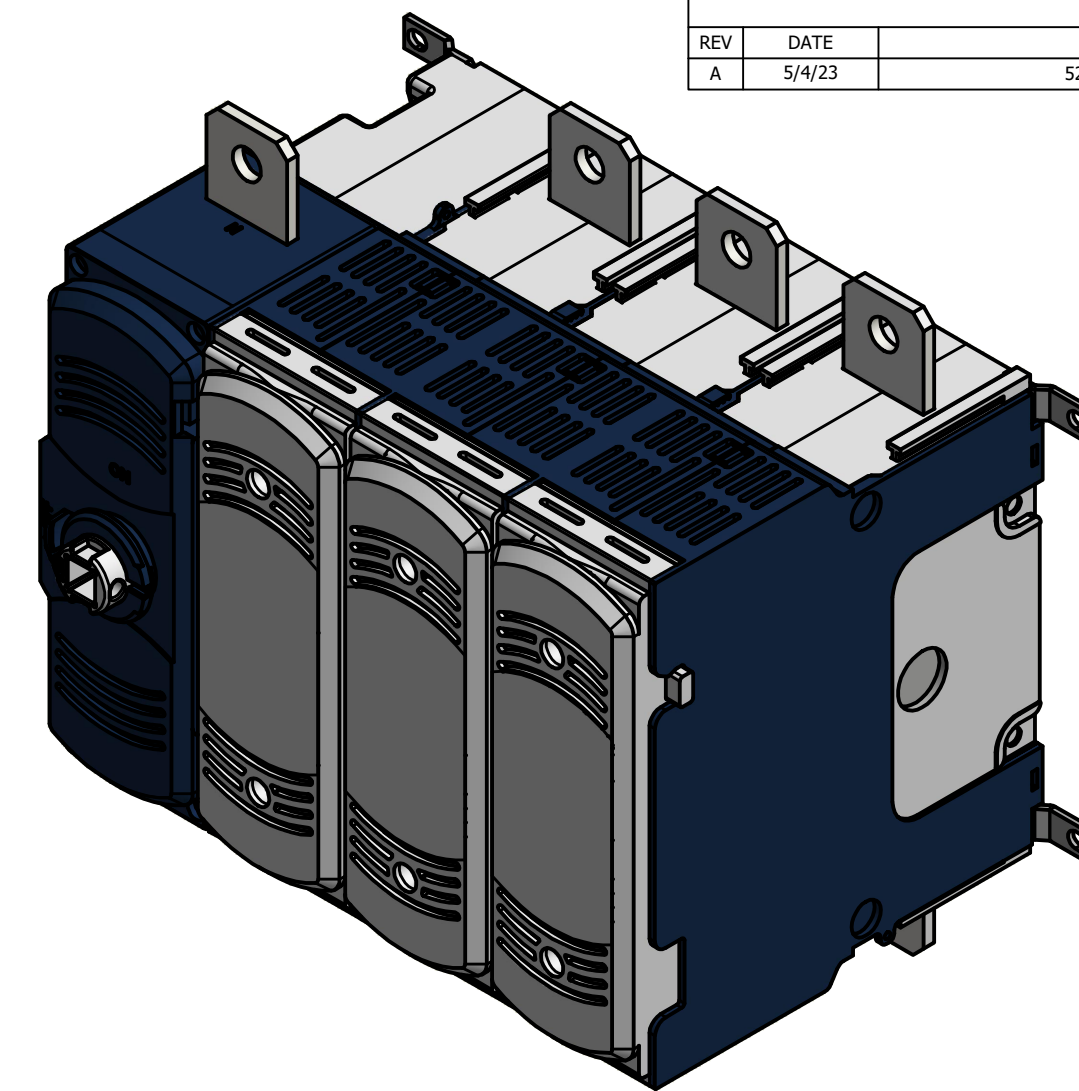

PART NUMBER	UPC CODE
LM31003DJ	07945831081

REVISION		
REV	DATE	DESCRIPTION
A	5/4/23	526430GCP - RELEASE PER EM3380 MRY

**LM31003DJ**  
L: 0123456789; NS: 01234

UL 98  
600Vac 100A 50/60Hz  
General purpose switch  
**Use Cu wire only**  
75°C 3AWG 300MCM Wire  
Terminal Torque 159 LB.IN.  
With KIT Terminal Lugs LDM3TLU11  
Motor-Circuit Switch

3 Ø	Vac	240	480	600
MAX	HP	30	60	75
STD	HP	15	25	30

Suitable for use on a circuit capable of delivering not more than 200kA R.M.S symmetrical, 600V max. Use class J fuses.

Max. fuse size **100A**

The starting current of motors of more than the standard horsepower ratings may require the use of fuses with appropriate time-delay characteristics.

1	NO	COMPONENT NO	DESCRIPTION	QTY/M	U/M
<b>BILL OF MATERIAL</b>					
<S>			CRITICAL CHARACTERISTIC FOR PART SAFETY/COMPLIANCE		
●			DENOTES CRITICAL CHARACTERISTICS.		
CPK			DENOTES CPK DIMENSIONS, -MINIMUM CPK VALUE		
(ST)			DENOTES A CHARACTERISTIC THAT PROVIDES AN INDICATION OF PROCESS PERFORMANCE. PROCEDURE FOR MEASUREMENT AND TRACKING TO BE DEFINED IN LITTELFUSE INSPECTION INSTRUCTIONS.		
CP			DENOTES CP DIMENSIONS, -MINIMUM CP VALUE MUST BE WITHIN THE DIMENSIONAL LIMITATIONS SHOWN ON DRAWING AND INITIALLY LOCATED TO ALLOW FOR MAXIMUM TOOL LIFE.		<b>C</b>
MATL SPEC			FINISH		
DRW	myork	DATE	1/5/2023	SCALE	NTS
			FINISH GOOD WT		GRAMS/PIECE
UNLESS OTHERWISE SPECIFIED, DIMENSIONS ARE IN MILLIMETERS, DIMENSIONS IN BRACKETS [ ] ARE INCHES DIMENSIONING AND DO NOT INCLUDE PLATING. TOLERANCING TO BE INTERPRETED IN ACCORDANCE WITH ANSI Y14.5M-1994					
3RD ANGLE PROJECTION					
TITLE CLASS J 100A DISCONNECT 3P WITH DETACHABLE NEUTRAL OUTLINE					
<b>Littelfuse</b> CHICAGO, ILLINOIS 60631			REVISION	DRWG NO.	SHEET 1 OF 1
			A	OL-LM31003DJ	