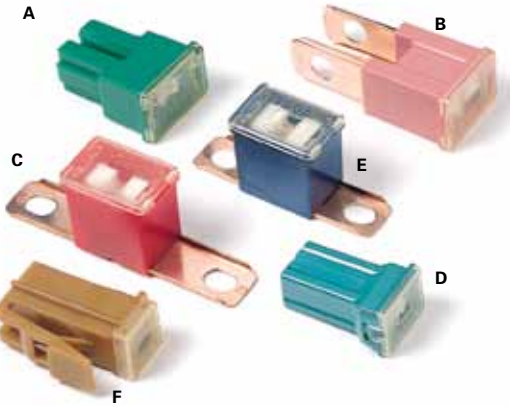

# PAL Auto Link Fuses

Commonly found on many Japanese and Domestic built vehicles in current ratings up to 140 amperes. Available with female connector, male connector, bent connector and locking female connector. Color coded to indicate amp rating.

## A. AUTO LINK PAL FEMALE TERMINAL

COLOR CODE	CURRENT RATING (A)	BOXED		CARDED		
		MATERIAL #	CATALOG #	MATERIAL #	CATALOG #	NEW PACKAGING MATERIAL #
Blue	20A	0PAL020.X	PAL020	0PAL020.XP	PAL020BP	0PAL020.XPA
Pink	30A	0PAL030.X	PAL030	0PAL030.XP	PAL030BP	0PAL030.XPA
Green	40A	0PAL040.X	PAL040	0PAL040.XP	PAL040BP	0PAL040.XPA
Red	50A	0PAL050.X	PAL050	0PAL050.XP	PAL050BP	0PAL050.XPA
Yellow	60A	0PAL060.X	PAL060	0PAL060.XP	PAL060BP	0PAL060.XPA

## B. AUTO LINK PAL STRAIGHT MALE TERMINAL

COLOR CODE	CURRENT RATING (A)	BOXED		CARDED		
		MATERIAL #	CATALOG #	MATERIAL #	CATALOG #	NEW PACKAGING MATERIAL #
Pink	30A	0PAL130.X	PAL130	0PAL130.XP	PAL130BP	0PAL130.XPA
Yellow	60A	0PAL160.X	PAL160	0PAL160.XP	PAL160BP	0PAL160.XPA
Black	80A	0PAL180.X	PAL180	0PAL180.XP	PAL180BP	0PAL180.XPA
Blue	100A	0PAL1100X	PAL1100	0PAL1100XP	PAL1100BP	0PAL1100XPA
Gray	120A	0PAL1120X	PAL1120	0PAL1120XP	PAL1120BP	0PAL1120XPA

## C. AUTO LINK PAL 13/16" BENT MALE TERMINAL

COLOR CODE	CURRENT RATING (A)	BOXED		CARDED		
		MATERIAL #	CATALOG #	MATERIAL #	CATALOG #	NEW PACKAGING MATERIAL #
Pink	30A	0PAL230.X	PAL230	0PAL230.XP	PAL230BP	0PAL230.XPA
Green	40A	0PAL240.X	PAL240	0PAL240.XP	PAL240BP	0PAL240.XPA
Red	50A	0PAL250.X	PAL250	0PAL250.XP	PAL250BP	0PAL250.XPA
Yellow	60A	0PAL260.X	PAL260	0PAL260.XP	PAL260BP	0PAL260.XPA
Brown	70A	0PAL270.X	PAL270	0PAL270.XP	PAL270BP	0PAL270.XPA
Black	80A	0PAL280.X	PAL280	0PAL280.XP	PAL280BP	0PAL280.XPA
Blue	100A	0PAL2100X	PAL2100	0PAL2100XP	PAL2100BP	0PAL2100XPA
Gray	120A	0PAL2120X	PAL2120	0PAL2120XP	PAL2120BP	0PAL2120XPA
Purple	140A			0PAL2140XP	PAL2140BP	0PAL2140XPA