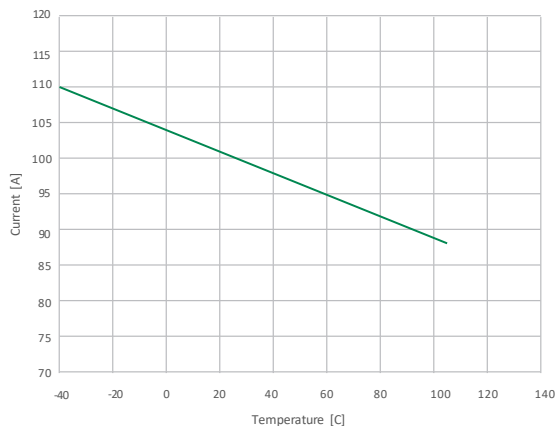

Rated 32 V DC

Time-Current Characteristic

% of Rating	Opening Time Min. / Max. (s)
110	360,000 / -
135	0.75 / 600
200	0.15 / 5
350	0.08 / 0.25
600	0.03 / 0.1

Typical Derating Curves

Please contact Littelfuse® for Details Regarding Derating Test Set Up