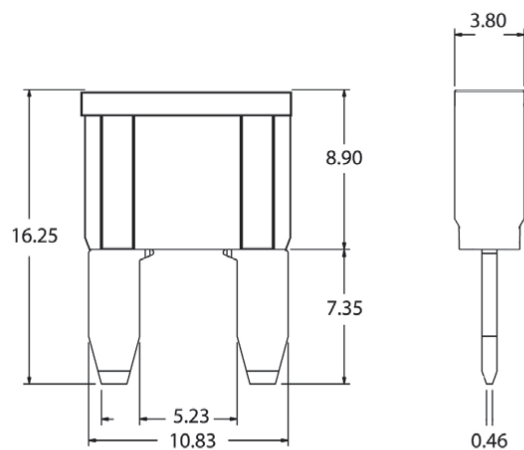

**SMART
GLOW** Fuse®

Indicator MINI Smart Glow fuse

Rated 32 V DC

Dimensions

Dimensions in mm. Please refer to the outline drawing for dimensions and tolerances.

**SMART
GLOW** Fuse®

Indicator MINI Smart Glow fuse