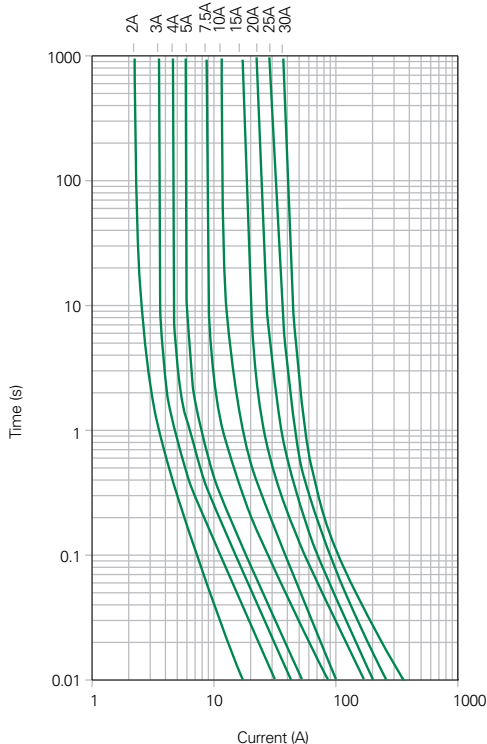

**SMART
GLOW** Fuse®

Indicator MINI Smart Glow fuse

Rated 32 V DC

Dimensions

Dimensions in mm. Please refer to the outline drawing for dimensions and tolerances.

**SMART
GLOW** Fuse®

Indicator MINI Smart Glow fuse

Rated 32 V DC

Time-Current Characteristic

% of Rating	Opening Time Min. / Max. (s)
110	360,000 / -
135	0.75 / 600
200	0.15 / 5
350	0.08 / 0.25
600	0.03 / 0.1

Typical Derating Curves

Please contact Littelfuse® for Details Regarding Derating Test Set Up