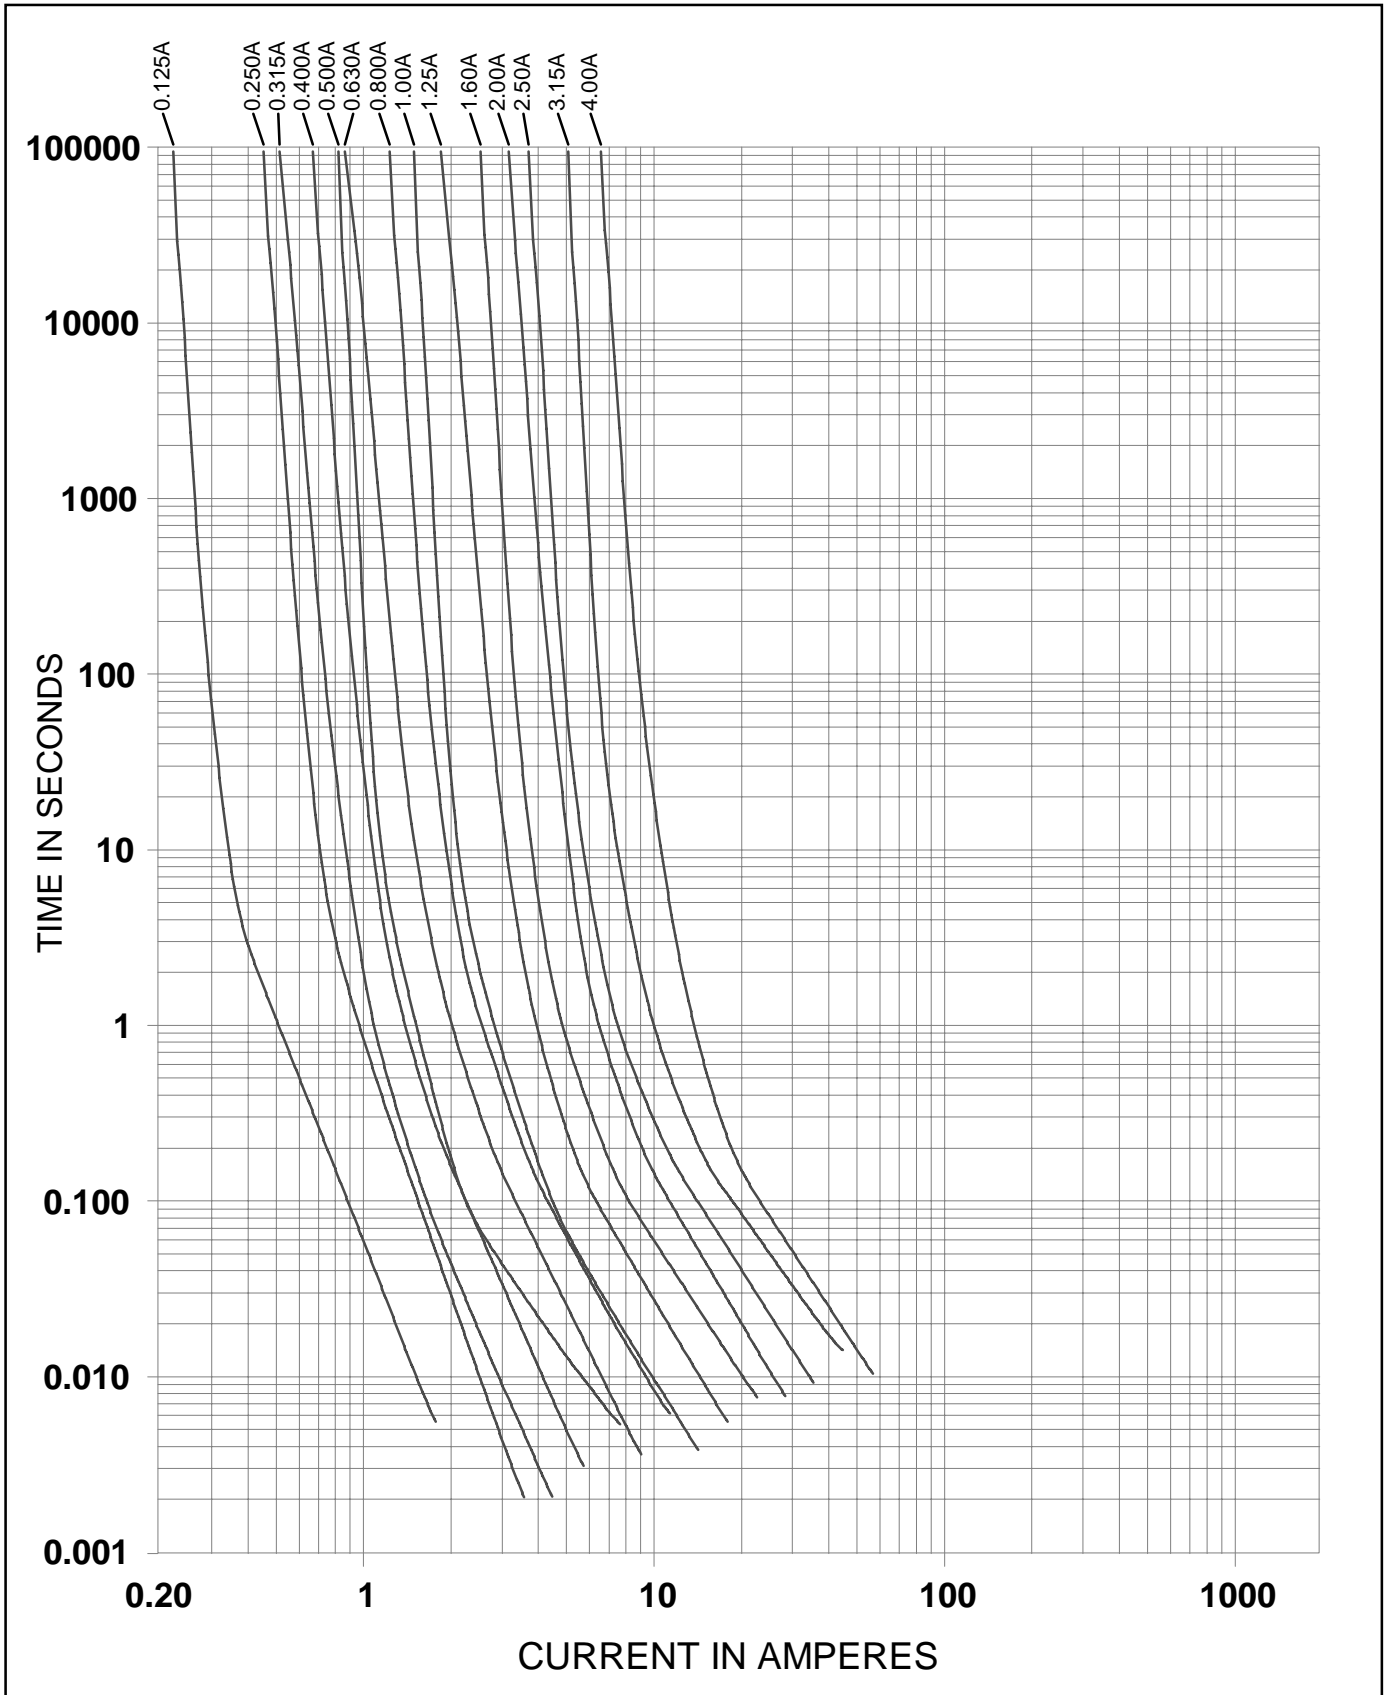

# Littelfuse®

MP Time Lag Fuse  
398 Series  
n. genormt

Specifications are subject to change without notice.

Note: 1.00 means the number one with two decimal places.

AKL V3.9 06.04.04