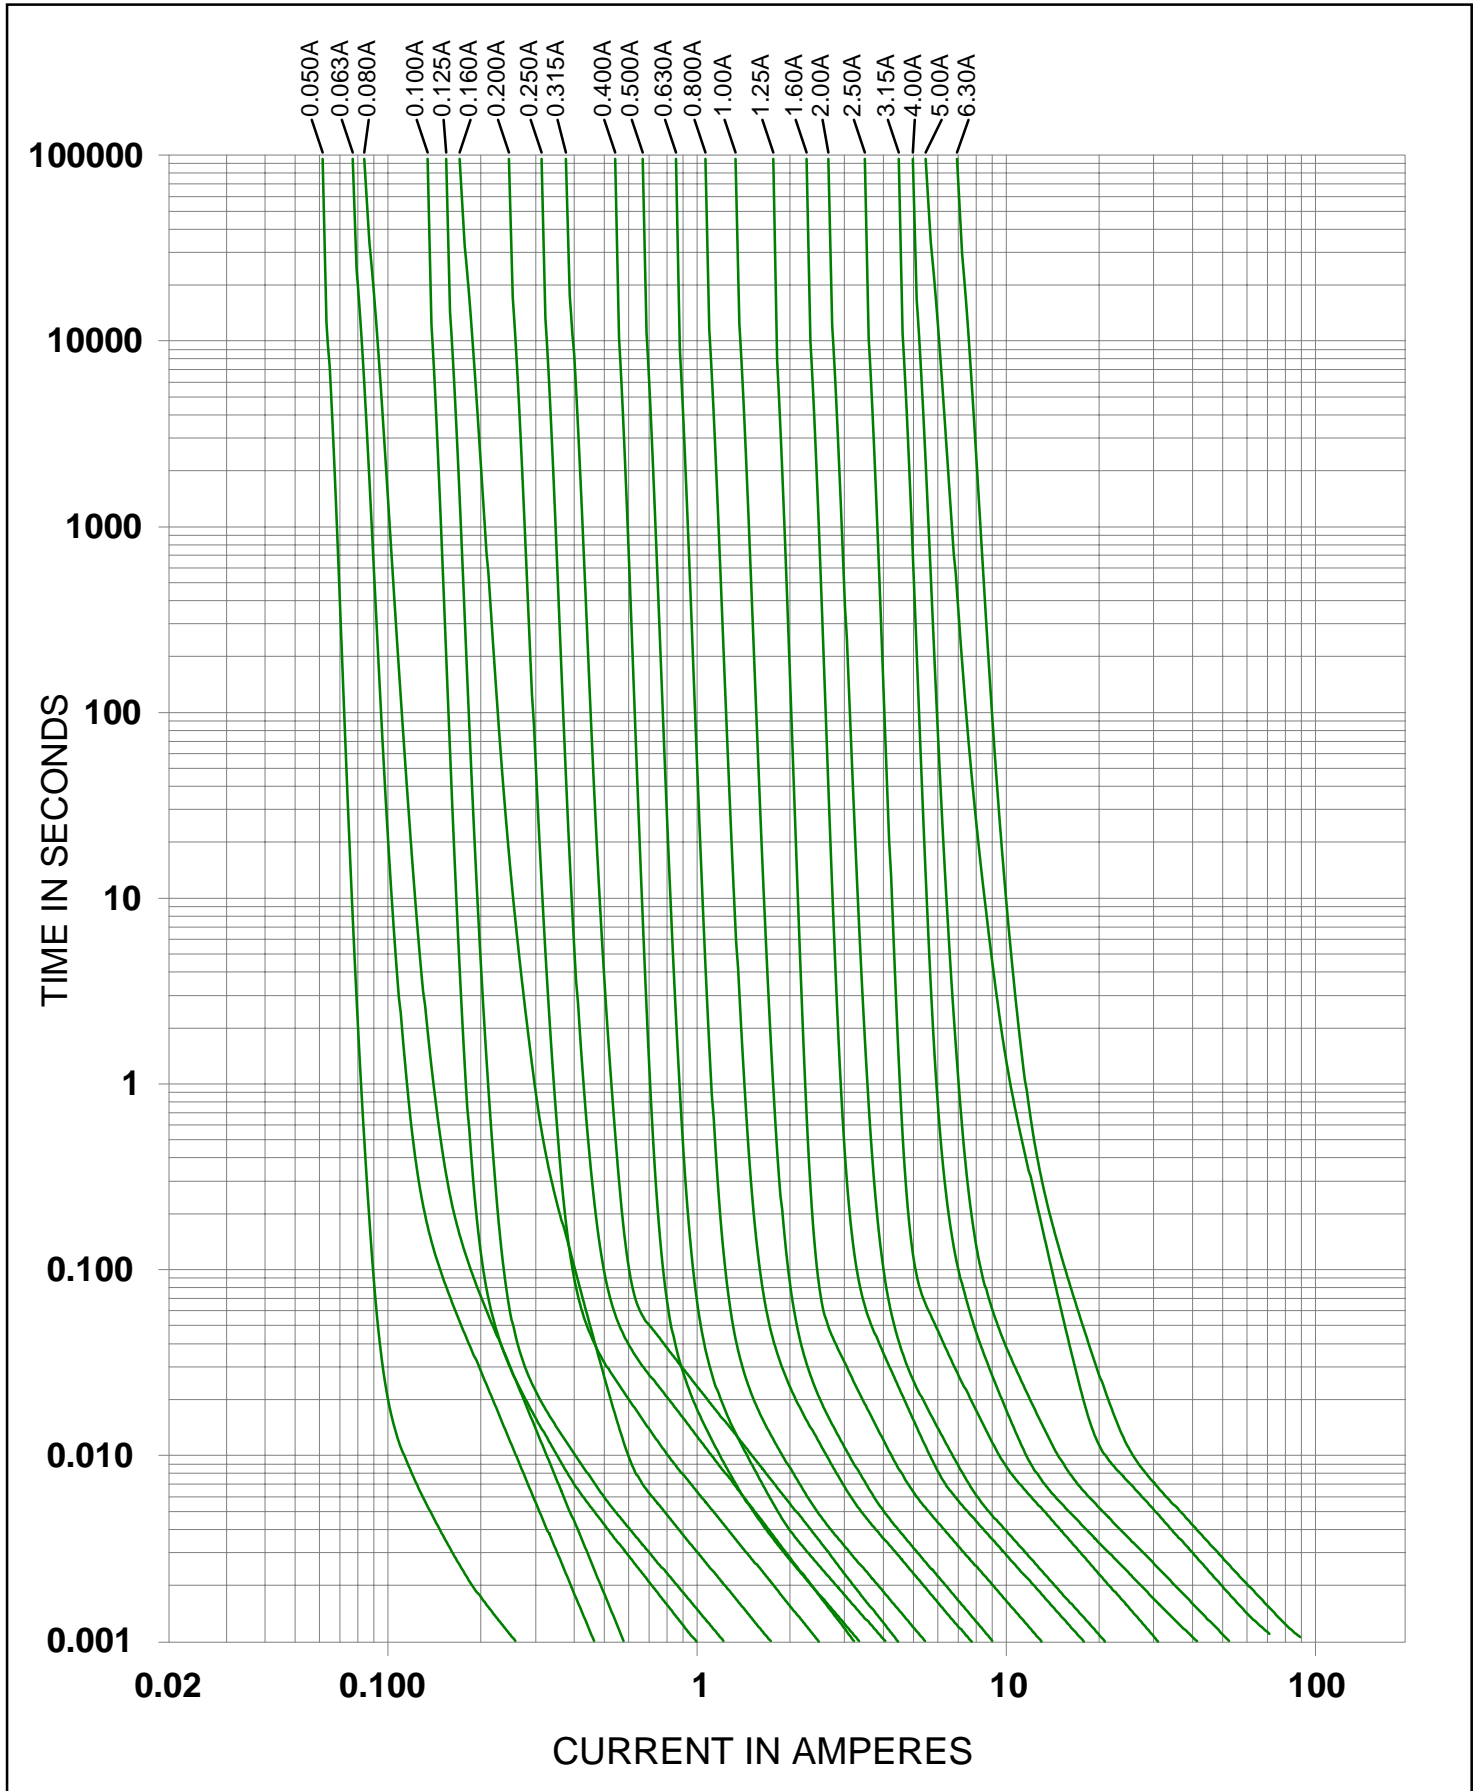

Littelfuse[®]

TE5[®] Fast-Acting Fuse
395 Series
UL248 subminiature

Specifications are subject to change without notice.