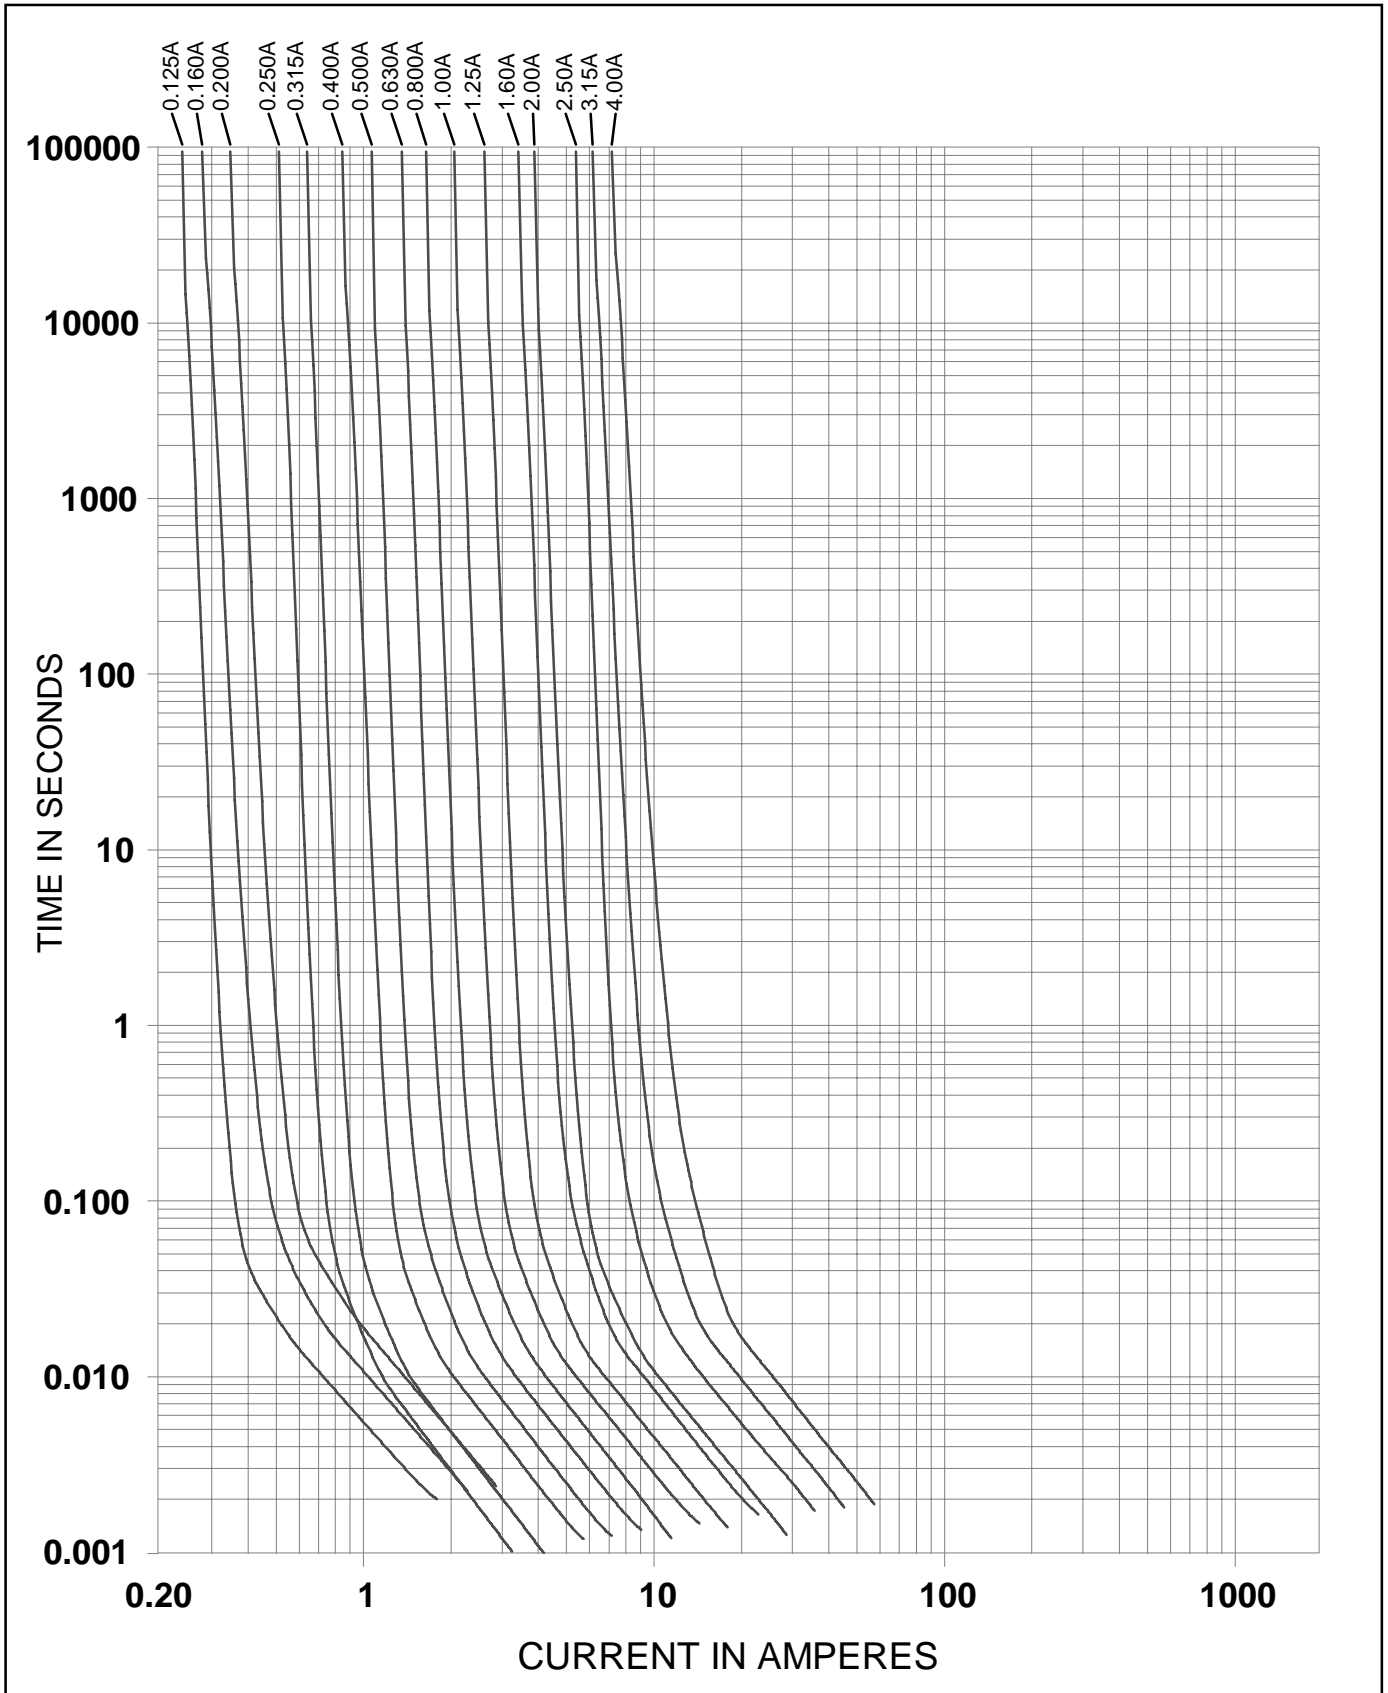

Littelfuse®

SP Fast-Acting Fuse

391 Series

n. genormt

Specifications are subject to change without notice.