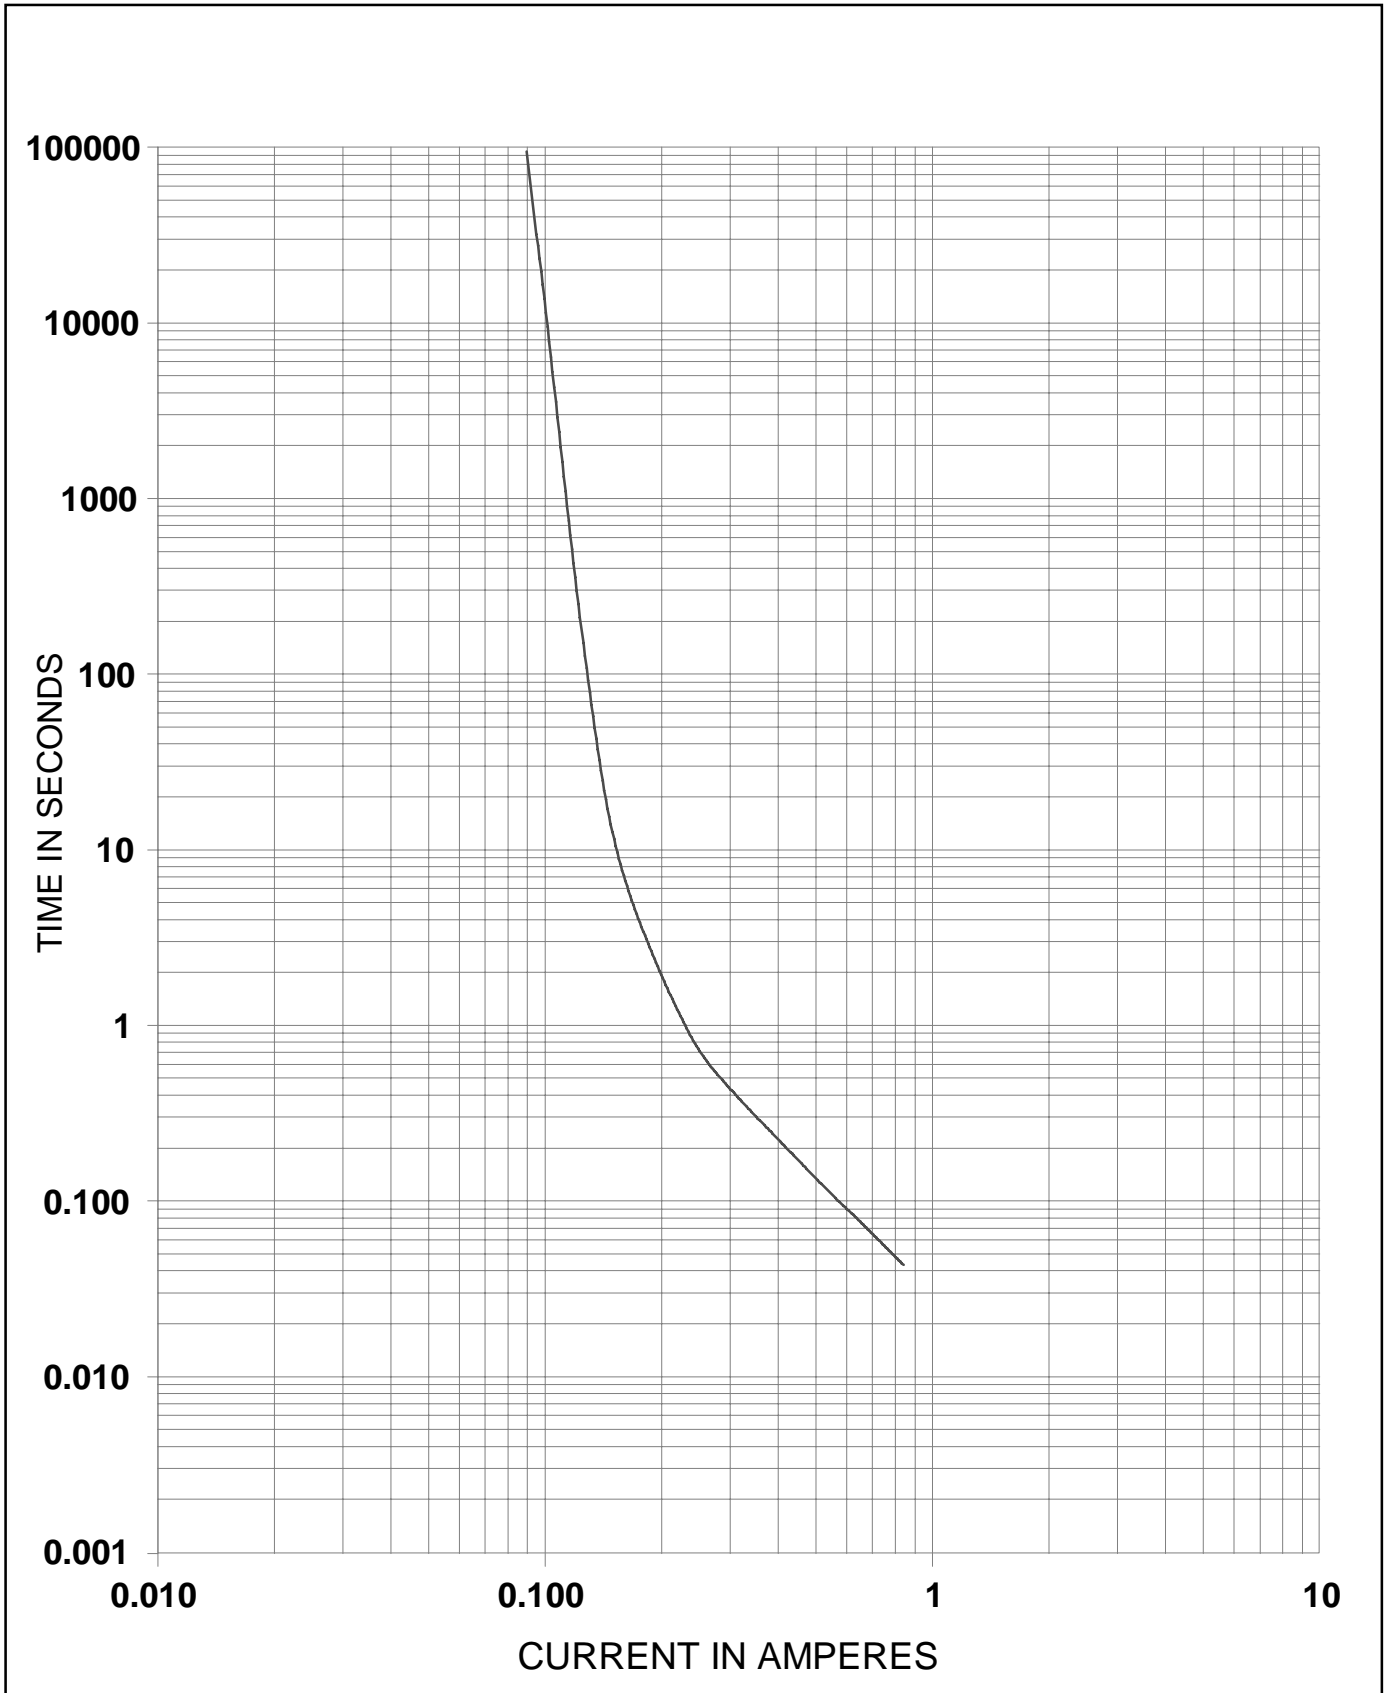

Littelfuse[®]

TE5[®] Time Lag Fuse
389 60mA
n. genormt

Specifications are subject to change without notice.