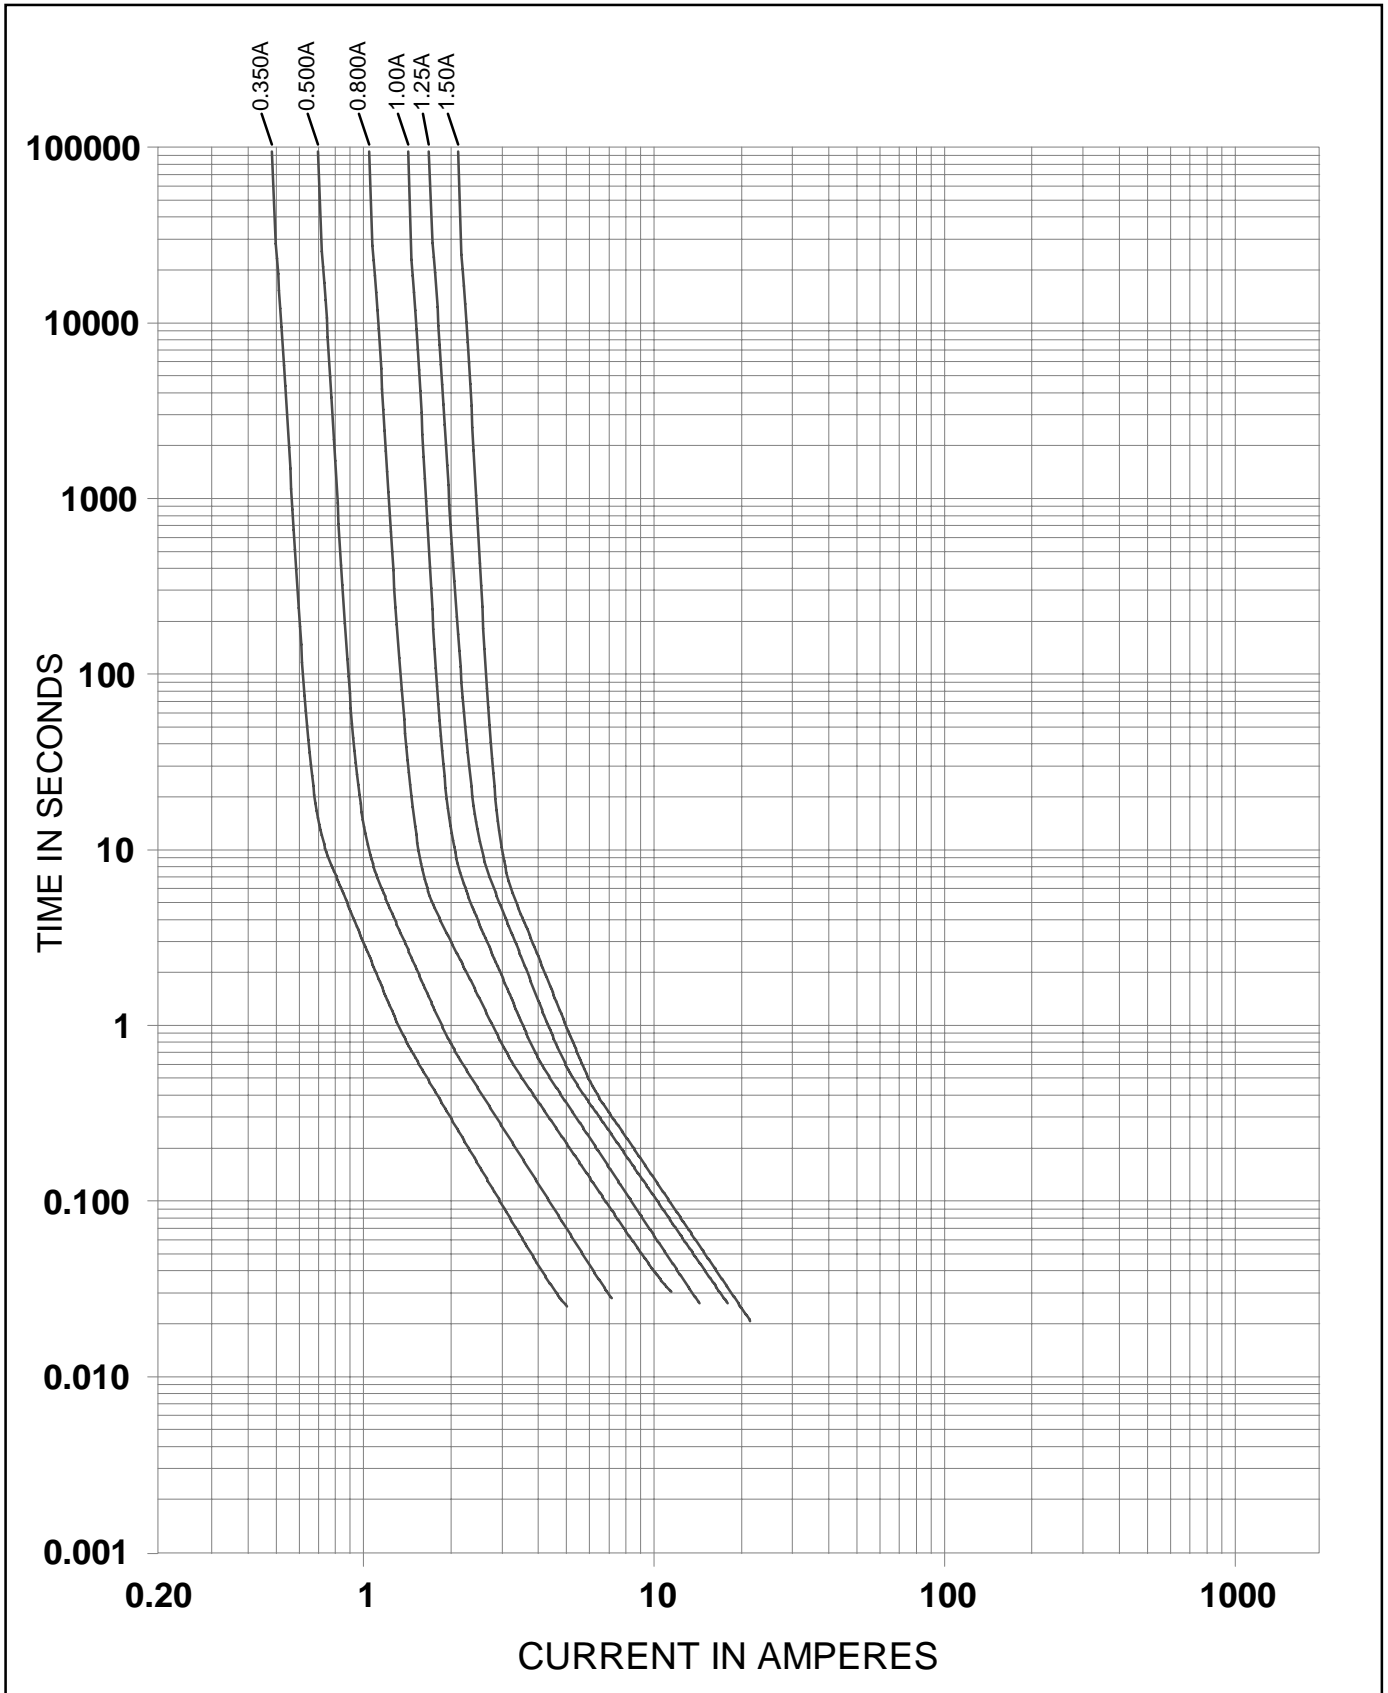

Littelfuse®

TE5® Time Lag Fuse
385 Series
UL248 subminiature

Specifications are subject to change without notice.