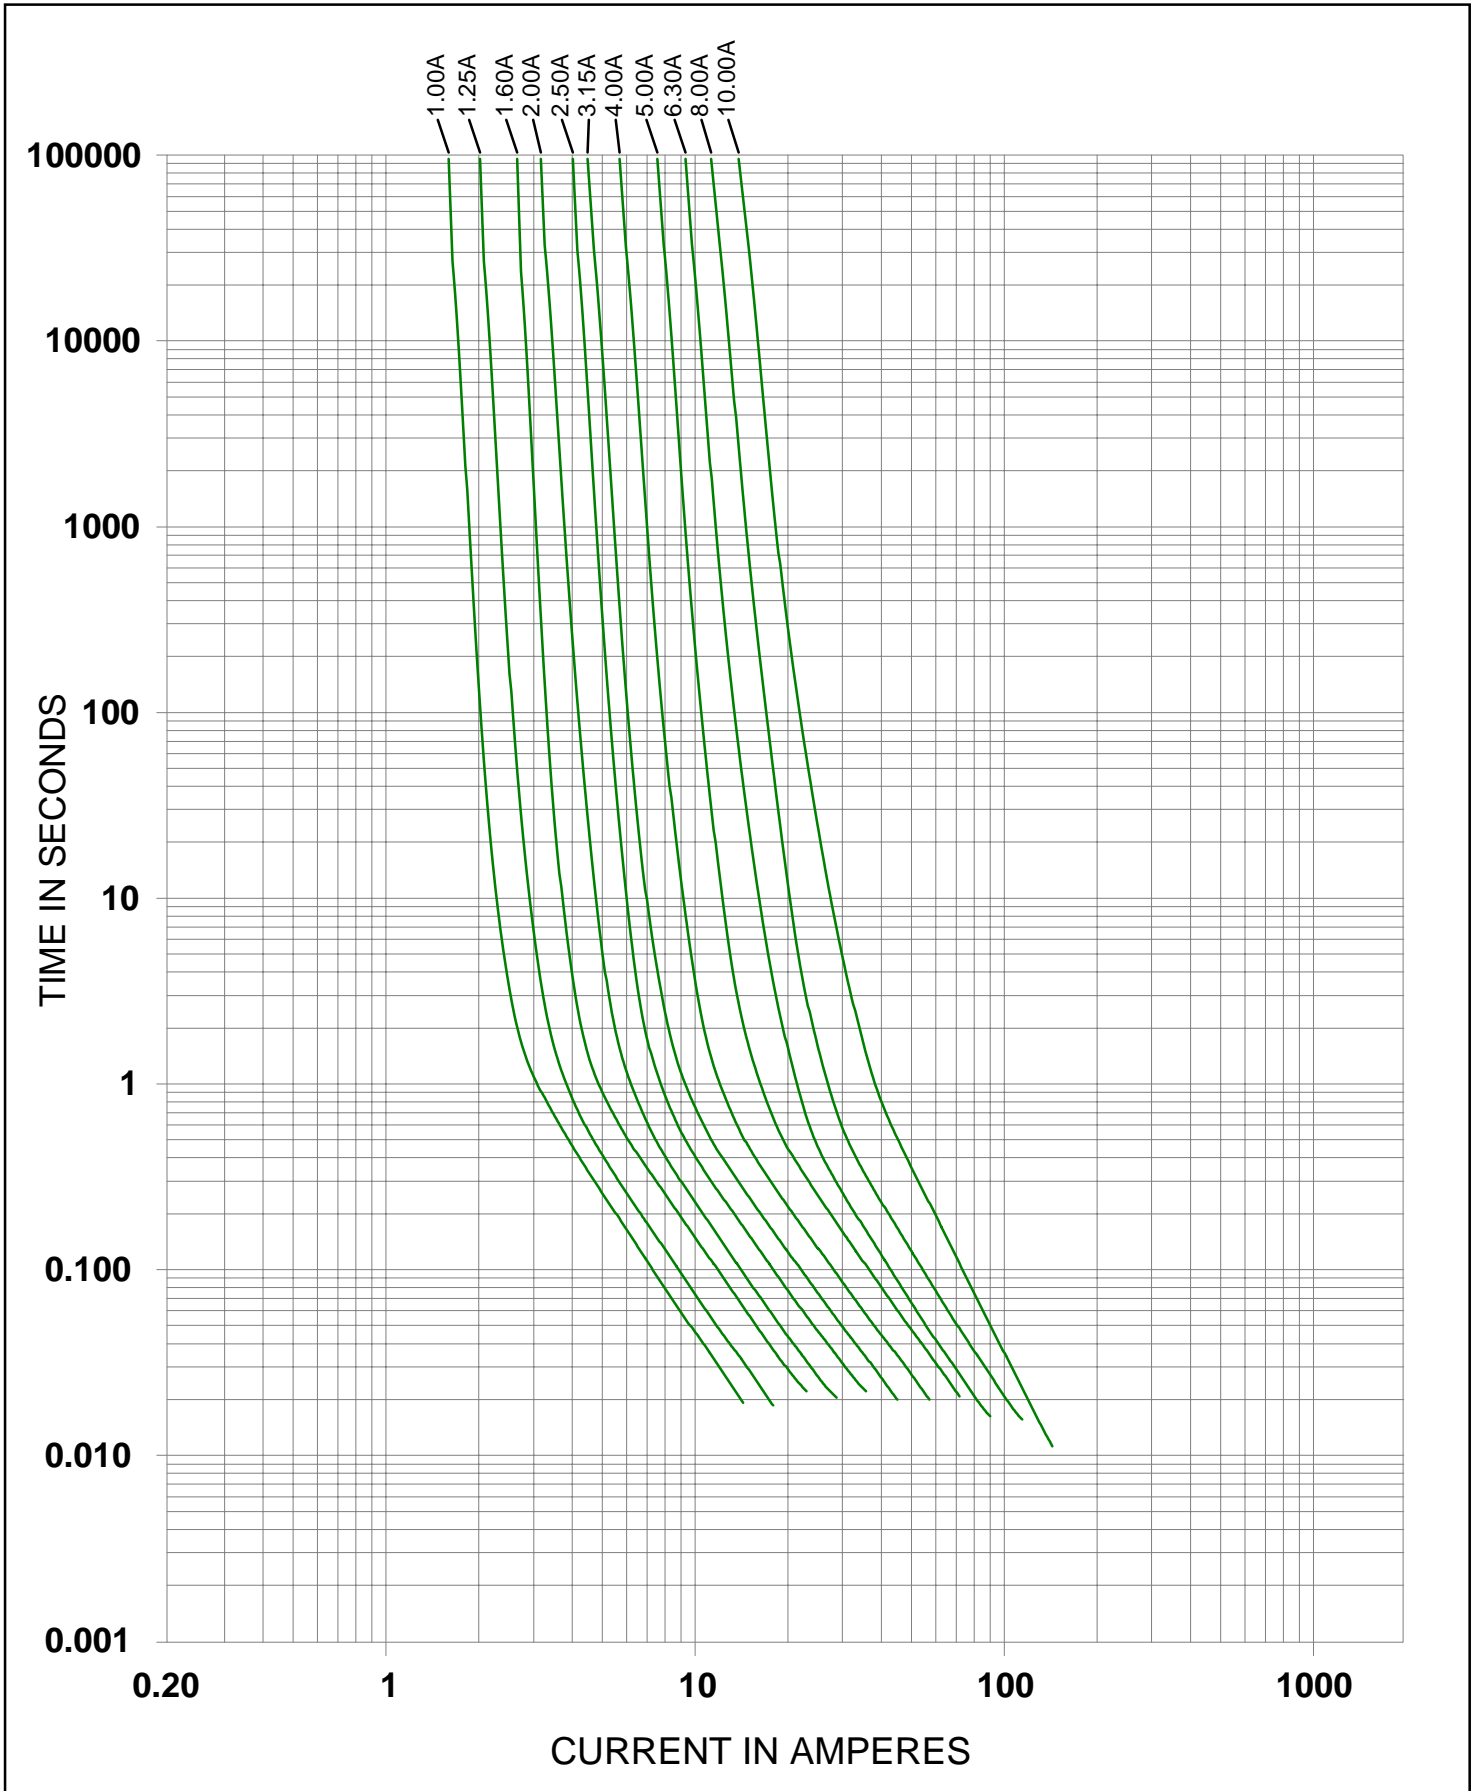

# Littelfuse®

TR5® Time Lag Fuse  
382 Series  
IEC127-3/4

Specifications are subject to change without notice.

Note: 1.00 means the number one with two decimal places.

AKL V3.9 06.01.23