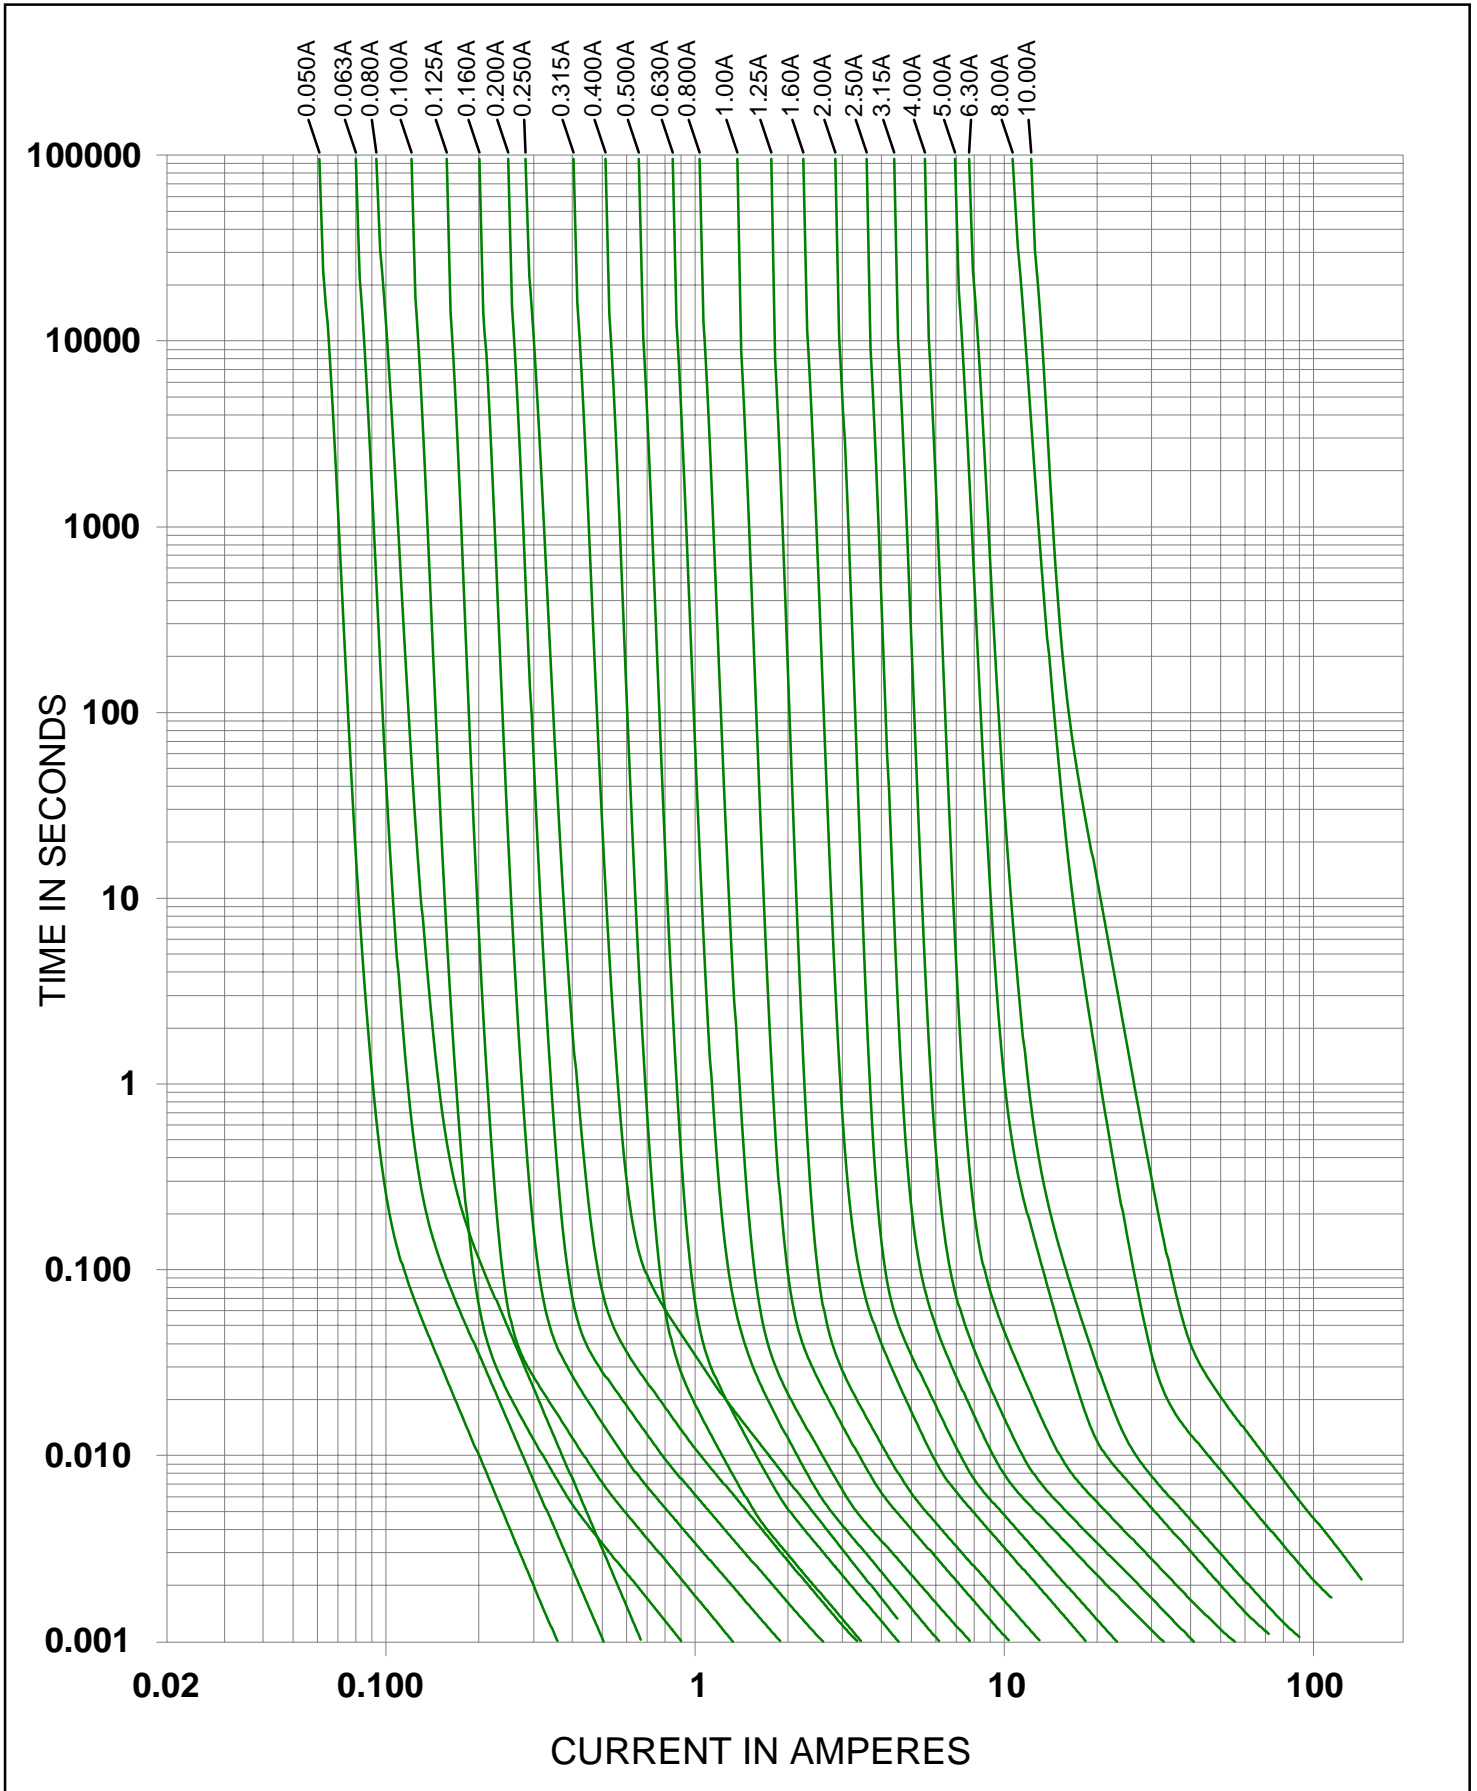

# Littelfuse<sup>®</sup>

TR5<sup>®</sup> Fast-Acting Fuse  
373 Series  
UL248 subminiature

Specifications are subject to change without notice.