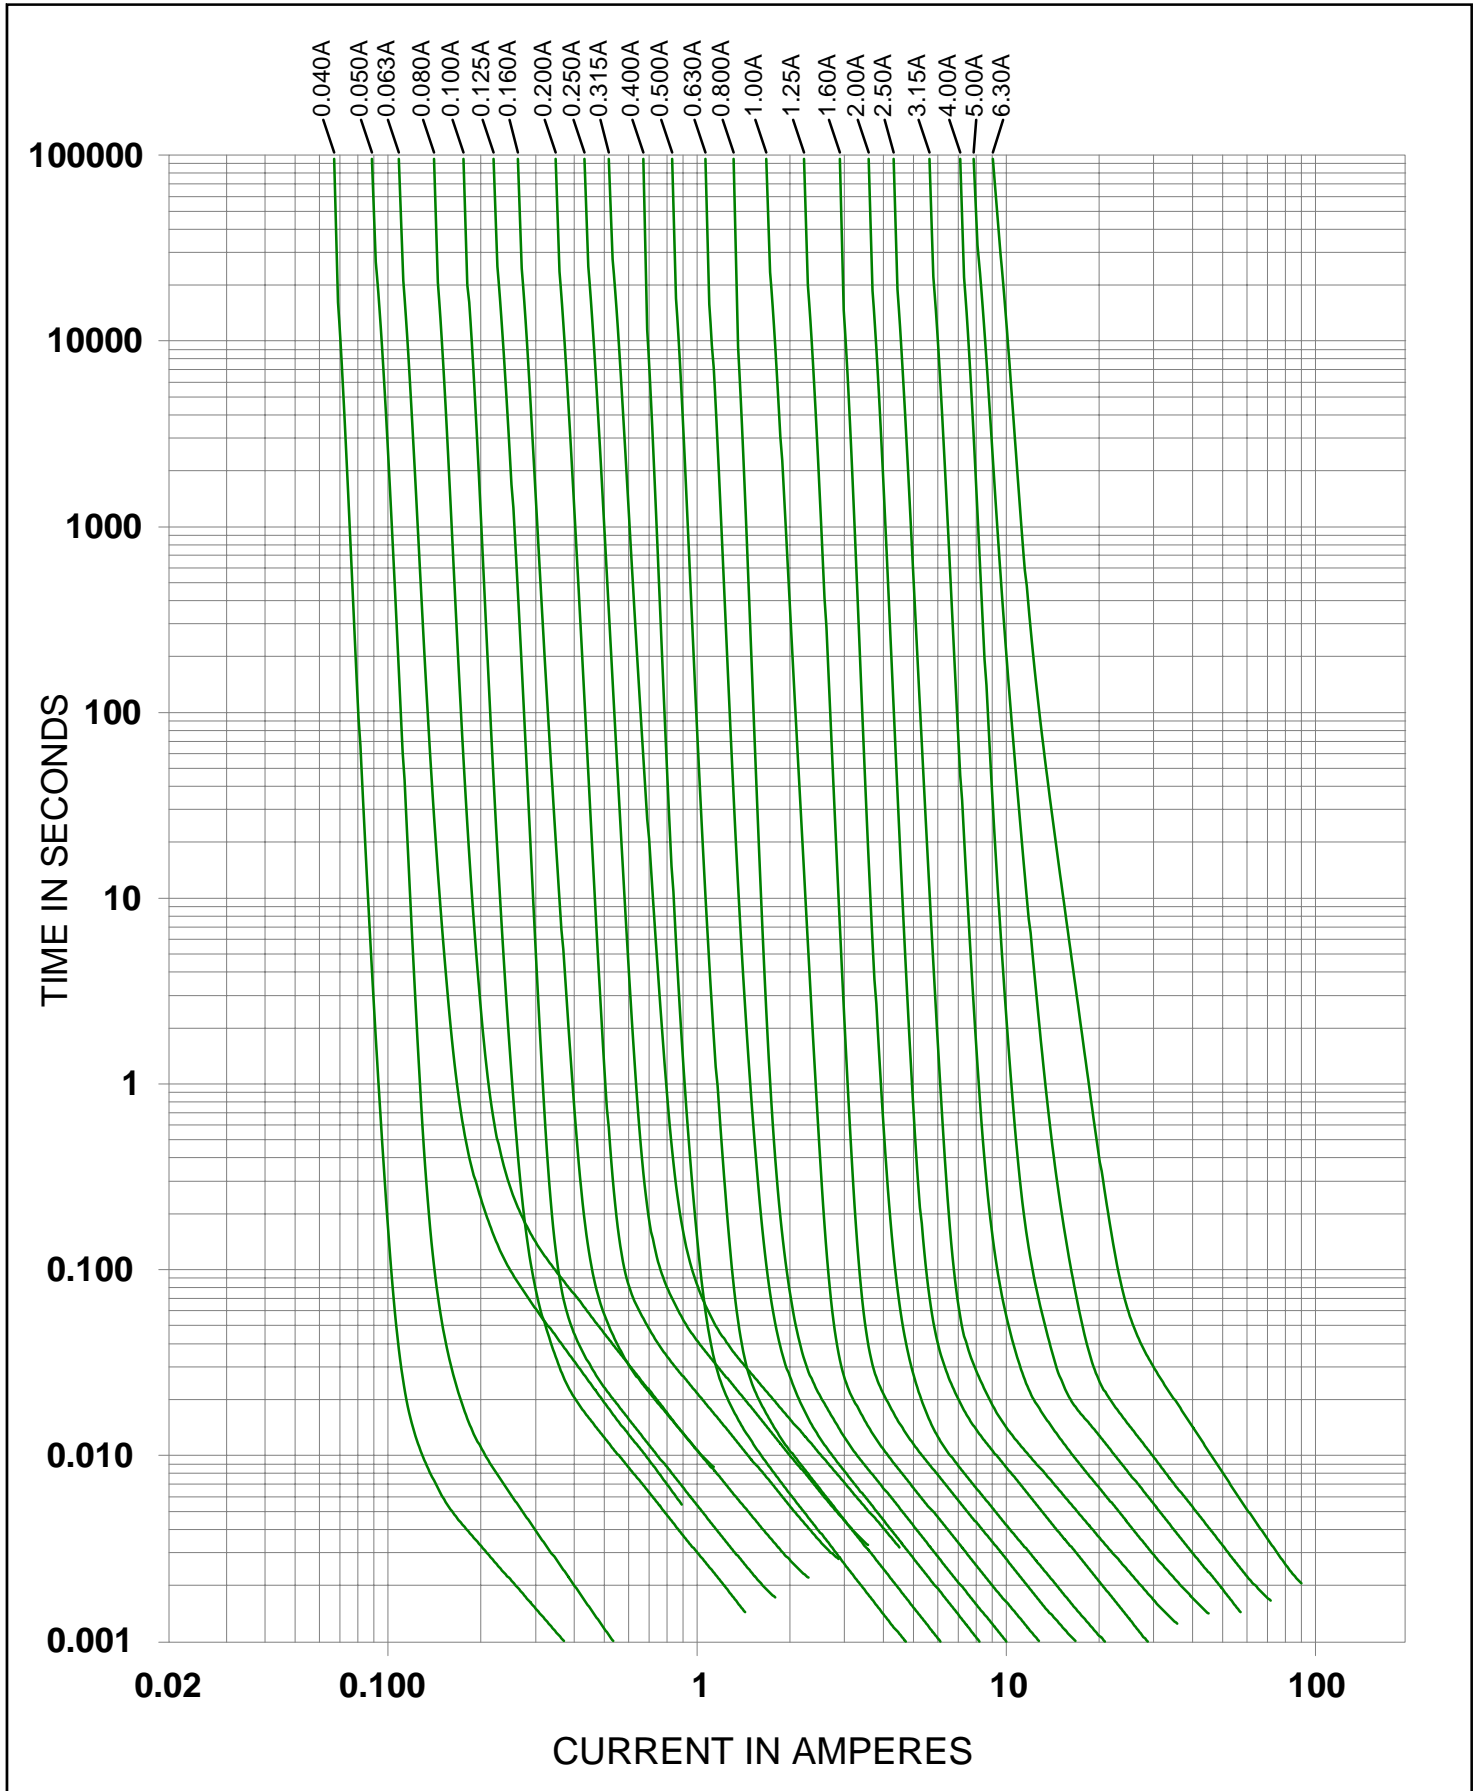

Littelfuse[®]

TR5[®] Fast-Acting Fuse
370 Series
IEC127-3/3

Specifications are subject to change without notice.