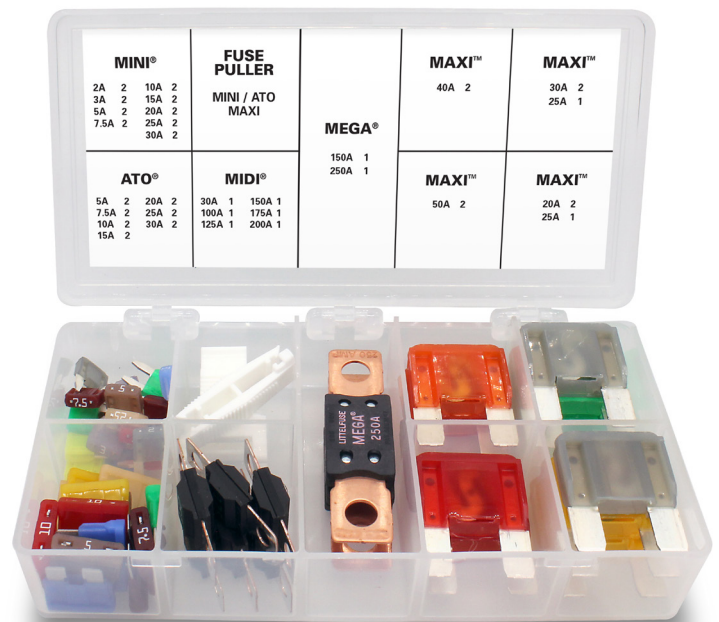

# COMMERCIAL & FLEET VEHICLE EMERGENCY FUSE KIT

The Federal Motor Carrier Safety Regulations (FMCSR), specify minimum standards for commercial vehicle components such as lighting, electrical equipment, brakes, and windows. FMCSR, Title 49 CFR Part 393.95, Subpart H specifies **all power units in commercial service must carry safety equipment such as spare fuses.**

Littelfuse® offers a complete Commercial & Fleet Vehicle Emergency Fuse Kit providing compliance and protection on the road. This convenient kit contains the proper amperage fuses for all vehicle types along with blade fuse pullers. For more information on these regulations, visit:

[www.ntea.com/NTEA/Industry/RegulatoryRequirements](http://www.ntea.com/NTEA/Industry/RegulatoryRequirements)

Commercial & Fleet Vehicle  
Emergency Fuse Kit Contents:  
Part No: 00941003Z

- |              |               |               |                     |
|--------------|---------------|---------------|---------------------|
| (2) ATO 5A   | (2) MINI 2A   | (1) MIDI 30A  | (2) MAXI 20A        |
| (2) ATO 7.5A | (2) MINI 3A   | (1) MIDI 100A | (2) MAXI 25A        |
| (2) ATO 10A  | (2) MINI 5A   | (1) MIDI 125A | (2) MAXI 30A        |
| (2) ATO 15A  | (2) MINI 7.5A | (1) MIDI 150A | (2) MAXI 40A        |
| (2) ATO 20A  | (2) MINI 10A  | (1) MIDI 175A | (2) MAXI 50A        |
| (2) ATO 25A  | (2) MINI 15A  | (1) MIDI 200A |                     |
| (2) ATO 30A  | (2) MINI 20A  |               | (1) ATO/MINI Puller |
|              | (2) MINI 25A  | (1) MEGA 150A | (1) MAXI Puller     |
|              | (2) MINI 30A  | (1) MEGA 250A |                     |

## OTHER EMERGENCY KITS AVAILABLE FROM LITTELFUSE®

MINI®  
Emergency Fuse Kit  
Part No: 00940363ZP

Motorcycle Glass  
Emergency Fuse Kit  
Part No: 00940365ZP

Motorcycle ATO®  
Emergency Fuse Kit  
Part No: 00940366ZP