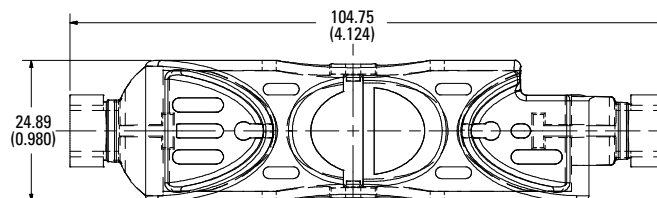

* Part number shown excludes reference to number of poles and terminal type

† Cover is not compatible with 70-100 A JLS series fuses

LF SERIES FUSE BLOCK COVERS

Dimensions in mm (inches)

Class H/R

250 V 30 A

250 V 60 A

250 V 100 A

600 V 30 A

600 V 60 A

600 V 100 A

Also available at Littelfuse.com/fuseblocks

LF SERIES FUSE BLOCK COVERS

Dimensions in mm (inches)

Class J

600 V 30 A

600 V 60 A

600 V 100 A

Dimensions in mm (inches)

Class T

300 V 30 A

300 V 60 A