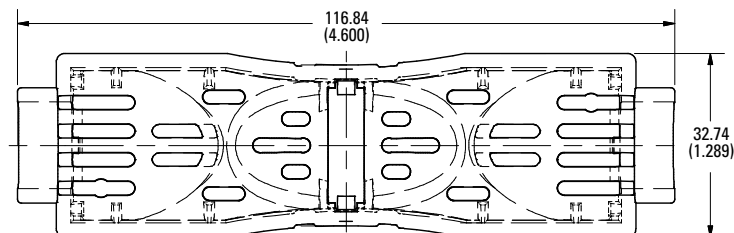

250 V 60 A

250 V 100 A

600 V 30 A

600 V 60 A

600 V 100 A

Also available at Littelfuse.com/fuseblocks

LF SERIES FUSE BLOCK COVERS

Dimensions in mm (inches)

Class J

600 V 30 A

600 V 60 A

600 V 100 A

Dimensions in mm (inches)

Class T

300 V 30 A

300 V 60 A

300 V 100 A

Also available at Littelfuse.com/fuseblocks

LF SERIES FUSE BLOCK COVERS

Dimensions in mm (inches)

Class T

600 V 30 A

600 V 60 A

600 V 100 A