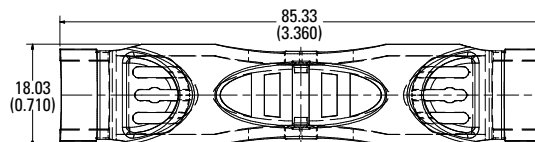

250 V 60 A

250 V 100 A

600 V 30 A

600 V 60 A

600 V 100 A

Also available at Littelfuse.com/fuseblocks

LF SERIES FUSE BLOCK COVERS

Dimensions in mm (inches)

Class J

600 V 30 A

600 V 60 A

600 V 100 A

Dimensions in mm (inches)

Class T

300 V 30 A

300 V 60 A

300 V 100 A

Also available at Littelfuse.com/fuseblocks

LF SERIES FUSE BLOCK COVERS

Dimensions in mm (inches)

Class T

600 V 30 A

600 V 60 A

600 V 100 A