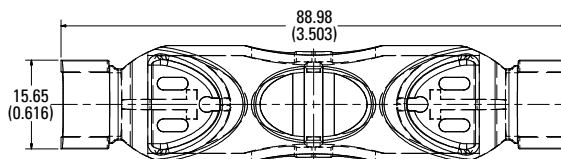

250 V 60 A

250 V 100 A

600 V 30 A

600 V 60 A

600 V 100 A

Also available at Littelfuse.com/fuseblocks

LF SERIES FUSE BLOCK COVERS

Dimensions in mm (inches)

Class J

600 V 30 A

600 V 60 A

600 V 100 A

Dimensions in mm (inches)

Class T

300 V 30 A

300 V 60 A

300 V 100 A

Also available at Littelfuse.com/fuseblocks

LF SERIES FUSE BLOCK COVERS

Dimensions in mm (inches)

Class T

600 V 30 A

600 V 60 A

600 V 100 A