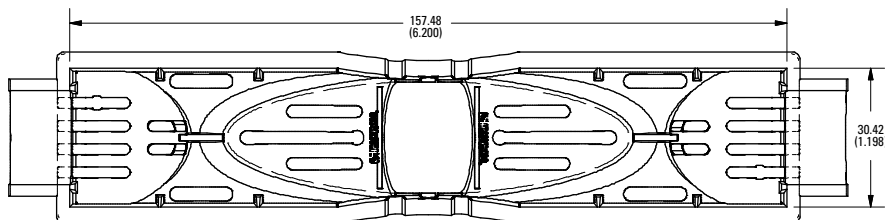

Class J

600 V 30 A

600 V 60 A

600 V 100 A

Dimensions in mm (inches)

Class T

300 V 30 A

300 V 60 A

300 V 100 A

Also available at Littelfuse.com/fuseblocks

LF SERIES FUSE BLOCK COVERS

Dimensions in mm (inches)

Class T

600 V 30 A

600 V 60 A

600 V 100 A

600 V 200 A

600 V 400 A

600 V 600 A

Dimensions in mm (inches)

Class CD

600 V 60 A

Also available at Littelfuse.com/fuseblocks