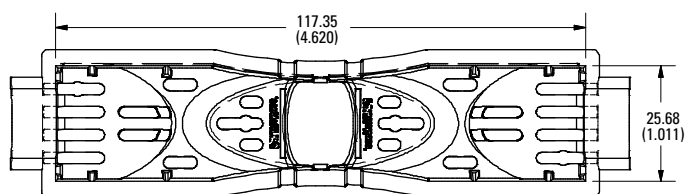

Class J

600 V 30 A

600 V 60 A

600 V 100 A

Dimensions in mm (inches)

Class T

300 V 30 A

300 V 60 A

300 V 100 A

Also available at Littelfuse.com/fuseblocks

LF SERIES FUSE BLOCK COVERS

Dimensions in mm (inches)

Class T

600 V 30 A

600 V 60 A

600 V 100 A

600 V 200 A

600 V 400 A

600 V 600 A

Dimensions in mm (inches)

Class CD

600 V 60 A

Also available at Littelfuse.com/fuseblocks