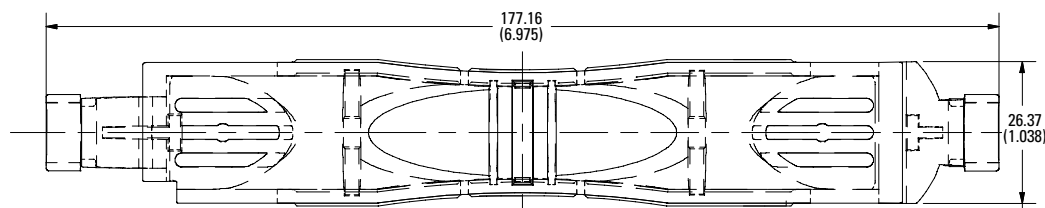

Web Resources

Downloadable CAD drawings, dimensions and other technical information, visit Littelfuse.com/fuseblocks

Ordering Information

UL CLASS	FUSE BLOCK BASE PART NUMBER*	VOLTAGE	AMPERAGE	COVER ORDERING NUMBER
Class H/R	LFH25030 / LFR25030	250	30	LFH25030FBC
Class H/R	LFH25060 / LFR25030	250	60	LFH25060FBC
Class H/R	LFH25100 / LFR25100	250	100	LFH25100FBC
Class H/R	LFH60030 / LFR60030	600	30	LFH60030FBC
Class H/R	LFH60060 / LFR60060	600	60	LFH60060FBC
Class H/R	LFH60100 / LFR60100	600	100	LFH60100FBC
Class J	LFJ60030	600	30	LFJ60030FBC
Class J	LFJ60060	600	60	LFJ60060FBC
Class J	LFJ60100	600	100	LFJ60100FBC†
Class T	LFT30030	300	30	LFT30030FBC
Class T	LFT30060	300	60	LFT30060FBC
Class T	LFT30100	300	100	LFT30100FBC
Class T	LFT60030	600	30	LFT60030FBC
Class T	LFT60060	600	60	LFT60060FBC
Class T	LFT60100	600	100	LT60100FBC
Class T	LFT60200	600	200	LT60200FBC
Class T	LFT60400	600	400	LT60400FBC
Class T	LFT60600	600	600	LT60600FBC
Class CD	LFC60060	600	60	LFC60060FBC
Class CC	L60030C	600	30	SPL001

* Part number shown excludes reference to number of poles and terminal type

† Cover is not compatible with 70-100 A JLS series fuses

LF SERIES FUSE BLOCK COVERS

Dimensions in mm (inches)

Class H/R

250 V 30 A

250 V 60 A

250 V 100 A

600 V 30 A

600 V 60 A

600 V 100 A

Also available at Littelfuse.com/fuseblocks

LF SERIES FUSE BLOCK COVERS

Dimensions in mm (inches)