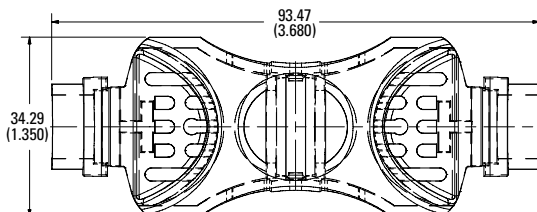

Class J

600 V 30 A

600 V 60 A

600 V 100 A

Dimensions in mm (inches)

Class T

300 V 30 A

300 V 60 A

300 V 100 A

Also available at Littelfuse.com/fuseblocks

LF SERIES FUSE BLOCK COVERS

Dimensions in mm (inches)

Class T

600 V 30 A

600 V 60 A

600 V 100 A

600 V 200 A

600 V 400 A

600 V 600 A

Dimensions in mm (inches)

Class CD

600 V 60 A

Also available at Littelfuse.com/fuseblocks