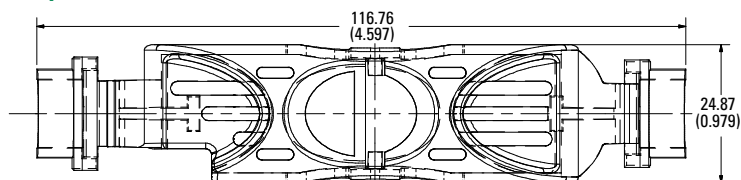

300 V 100 A

Also available at Littelfuse.com/fuseblocks

LF SERIES FUSE BLOCK COVERS

Dimensions in mm (inches)

Class T

600 V 30 A

600 V 60 A

600 V 100 A

600 V 200 A

600 V 400 A

600 V 600 A

Dimensions in mm (inches)

Class CD

600 V 60 A

Also available at Littelfuse.com/fuseblocks