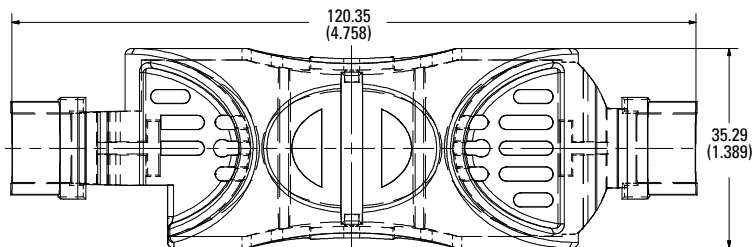

* Part number shown excludes reference to number of poles and terminal type

† Cover is not compatible with 70-100 A JLS series fuses

LF SERIES FUSE BLOCK COVERS

Dimensions in mm (inches)

Class H/R

250 V 30 A

250 V 60 A

250 V 100 A

600 V 30 A

600 V 60 A

600 V 100 A

Also available at Littelfuse.com/fuseblocks

LF SERIES FUSE BLOCK COVERS

Dimensions in mm (inches)

Class J

600 V 30 A

600 V 60 A

600 V 100 A

Dimensions in mm (inches)

Class T

300 V 30 A

300 V 60 A