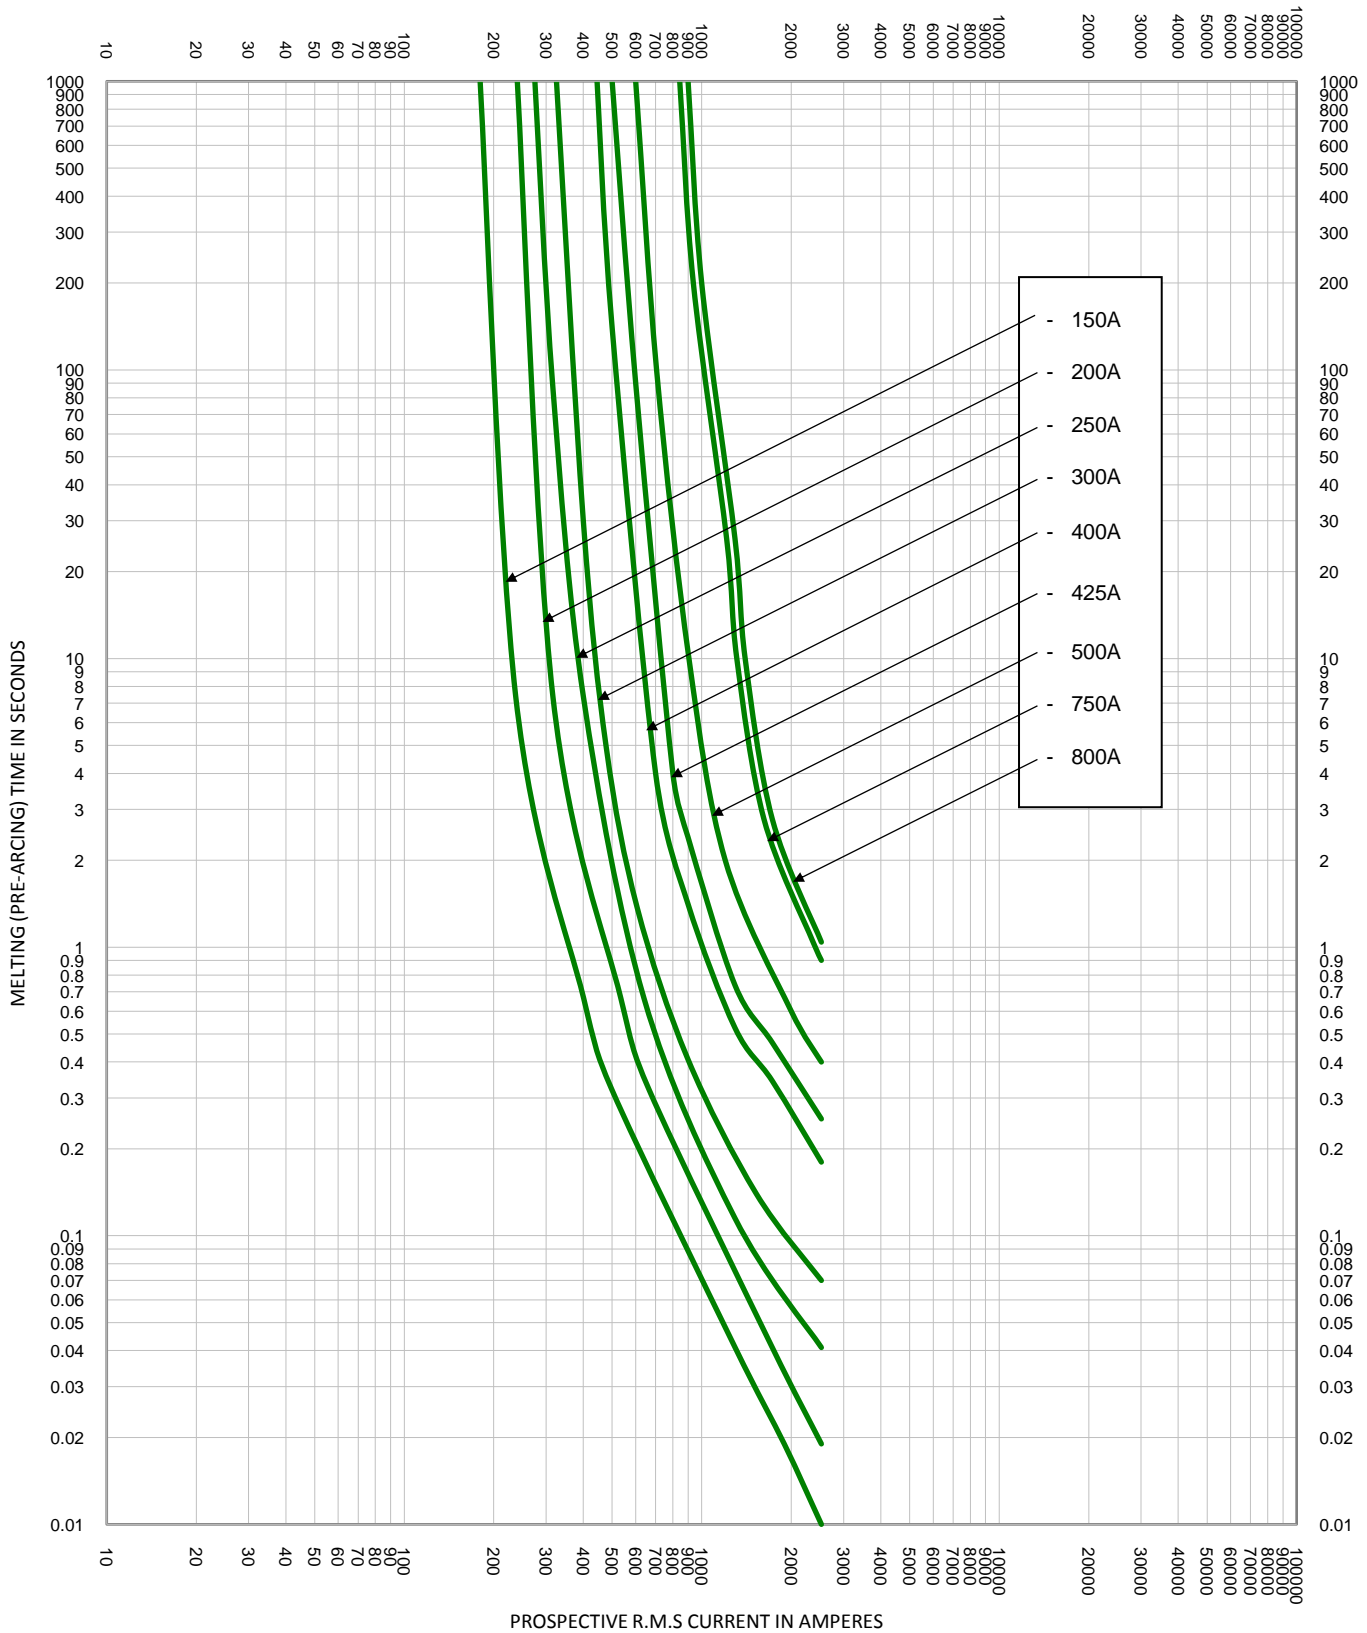

TEST VOLTAGE:	TIME CONSTANT/POWER FACTOR:	FUSE CATALOG NUMBER:
BASIS FOR DATA:		581 35A - 800A

	DRAWN BY: LLL DATE: 2/14/2013 REVISION: C
	DRAWING NO.: FCC01-581 SHEET 2 OF 3

TIME CURRENT CHARACTERISTIC CURVES

TEST VOLTAGE:	TIME CONSTANT/POWER FACTOR:	FUSE CATALOG NUMBER:
BASIS FOR DATA:		581 35A - 800A
		DRAWN BY: LLL
		DATE: 2/14/2013
		REVISION: C
TIME CURRENT CHARACTERISTIC CURVES		DRAWING NO.: FCC01-581 SHEET 3 OF 3