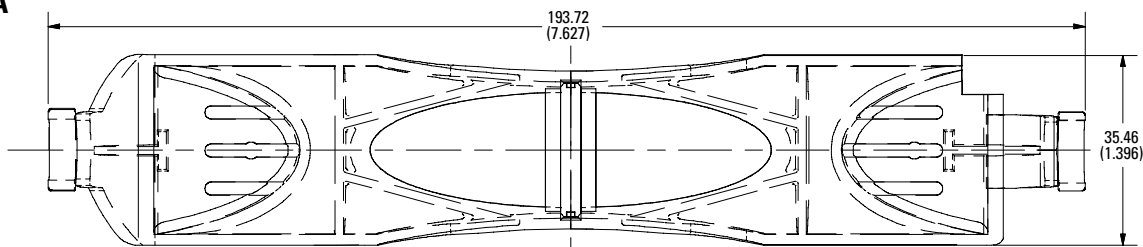

250 V 60 A

250 V 100 A

600 V 30 A

600 V 60 A

600 V 100 A

Also available at Littelfuse.com/fuseblocks

LF SERIES FUSE BLOCK COVERS

Dimensions in mm (inches)

Class J

600 V 30 A

600 V 60 A

600 V 100 A

Dimensions in mm (inches)

Class T

300 V 30 A

300 V 60 A