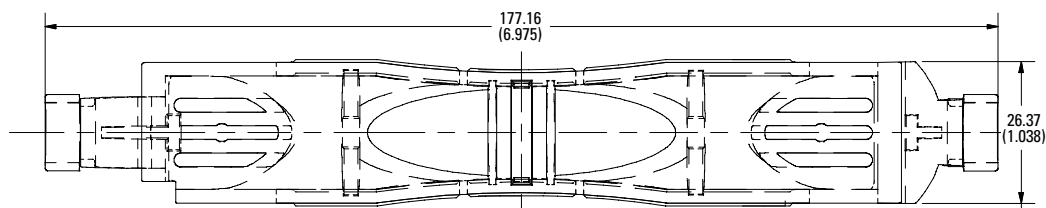

* Part number shown excludes reference to number of poles and terminal type

† Cover is not compatible with 70-100 A JLS series fuses

LF SERIES FUSE BLOCK COVERS

Dimensions in mm (inches)

Class H/R

250 V 30 A

250 V 60 A

250 V 100 A

600 V 30 A

600 V 60 A

600 V 100 A

Also available at Littelfuse.com/fuseblocks

LF SERIES FUSE BLOCK COVERS

Dimensions in mm (inches)