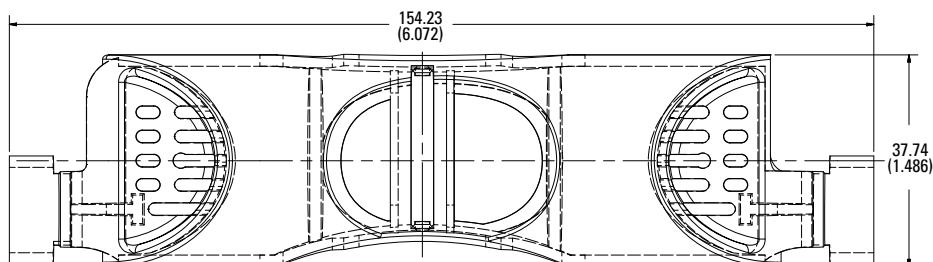

250 V 60 A

250 V 100 A

600 V 30 A

600 V 60 A

600 V 100 A

Also available at Littelfuse.com/fuseblocks

LF SERIES FUSE BLOCK COVERS

Dimensions in mm (inches)

Class J

600 V 30 A

600 V 60 A

600 V 100 A

Dimensions in mm (inches)

Class T

300 V 30 A

300 V 60 A

300 V 100 A

Also available at Littelfuse.com/fuseblocks

LF SERIES FUSE BLOCK COVERS

Dimensions in mm (inches)

Class T

600 V 30 A

600 V 60 A

600 V 100 A

600 V 200 A

600 V 400 A

600 V 600 A

Dimensions in mm (inches)

Class CD

600 V 60 A

Also available at Littelfuse.com/fuseblocks