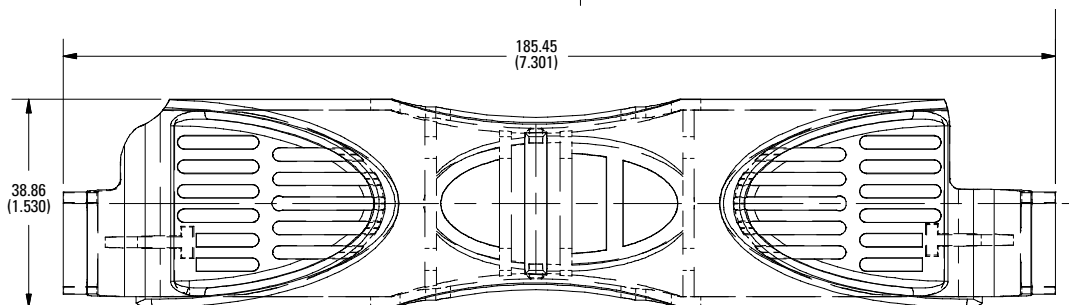

Web Resources

Downloadable CAD drawings, dimensions and other technical information, visit Littelfuse.com/fuseblocks

Ordering Information

UL CLASS	FUSE BLOCK BASE PART NUMBER*	VOLTAGE	AMPERAGE	COVER ORDERING NUMBER
Class H/R	LFH25030 / LFR25030	250	30	LFH25030FBC
Class H/R	LFH25060 / LFR25030	250	60	LFH25060FBC
Class H/R	LFH25100 / LFR25100	250	100	LFH25100FBC
Class H/R	LFH60030 / LFR60030	600	30	LFH60030FBC
Class H/R	LFH60060 / LFR60060	600	60	LFH60060FBC
Class H/R	LFH60100 / LFR60100	600	100	LFH60100FBC
Class J	LFJ60030	600	30	LFJ60030FBC
Class J	LFJ60060	600	60	LFJ60060FBC
Class J	LFJ60100	600	100	LFJ60100FBC†
Class T	LFT30030	300	30	LFT30030FBC
Class T	LFT30060	300	60	LFT30060FBC
Class T	LFT30100	300	100	LFT30100FBC
Class T	LFT60030	600	30	LFT60030FBC
Class T	LFT60060	600	60	LFT60060FBC
Class T	LFT60100	600	100	LT60100FBC
Class T	LFT60200	600	200	LT60200FBC
Class T	LFT60400	600	400	LT60400FBC
Class T	LFT60600	600	600	LT60600FBC
Class CD	LFC60060	600	60	LFC60060FBC
Class CC	L60030C	600	30	SPL001

* Part number shown excludes reference to number of poles and terminal type

† Cover is not compatible with 70-100 A JLS series fuses

LF SERIES FUSE BLOCK COVERS

Dimensions in mm (inches)

Class H/R

250 V 30 A

250 V 60 A

250 V 100 A

600 V 30 A

600 V 60 A

600 V 100 A

Also available at Littelfuse.com/fuseblocks

LF SERIES FUSE BLOCK COVERS

Dimensions in mm (inches)