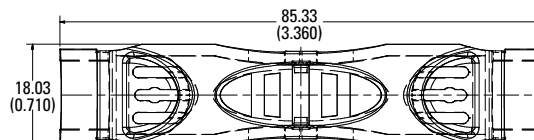

250 V 60 A

250 V 100 A

600 V 30 A

600 V 60 A

600 V 100 A

Also available at Littelfuse.com/fuseblocks

LF SERIES FUSE BLOCK COVERS

Dimensions in mm (inches)

Class J

600 V 30 A

600 V 60 A

600 V 100 A

Dimensions in mm (inches)

Class T

300 V 30 A

300 V 60 A

300 V 100 A

Also available at Littelfuse.com/fuseblocks

LF SERIES FUSE BLOCK COVERS

Dimensions in mm (inches)

Class T

600 V 30 A

600 V 60 A

600 V 100 A