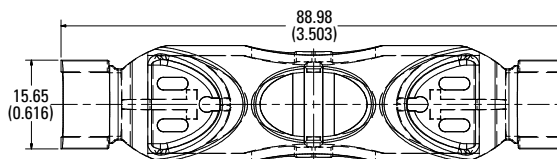

250 V 60 A

250 V 100 A

600 V 30 A

600 V 60 A

600 V 100 A

Also available at Littelfuse.com/fuseblocks

LF SERIES FUSE BLOCK COVERS

Dimensions in mm (inches)

Class J

600 V 30 A

600 V 60 A

600 V 100 A

Dimensions in mm (inches)

Class T

300 V 30 A

300 V 60 A

300 V 100 A

Also available at Littelfuse.com/fuseblocks

LF SERIES FUSE BLOCK COVERS

Dimensions in mm (inches)

Class T

600 V 30 A

600 V 60 A

600 V 100 A