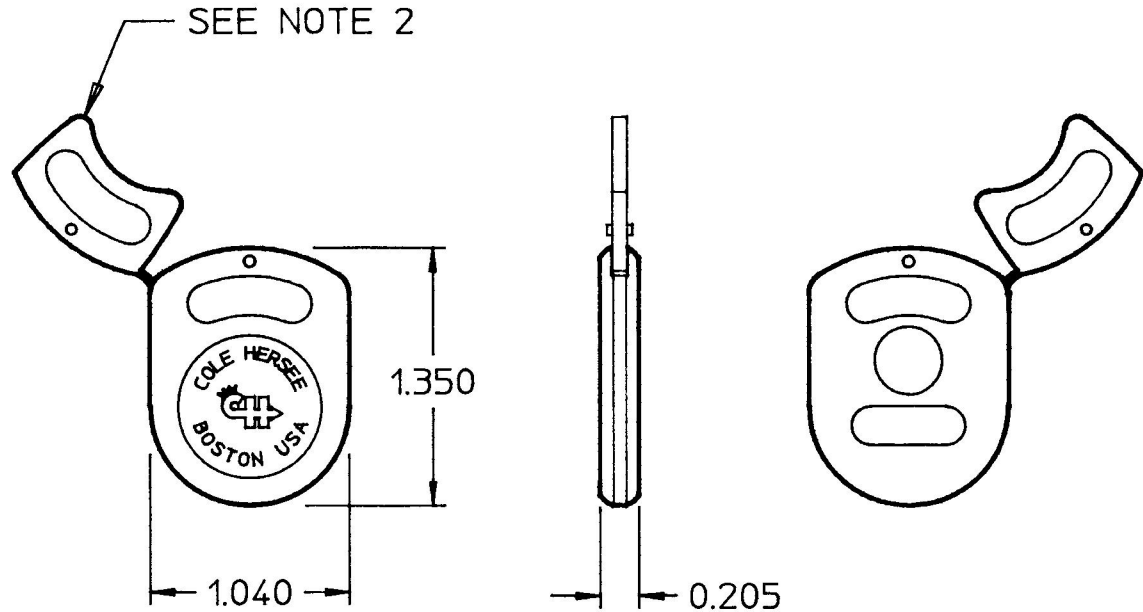

98635

CHART

98635-08	FLUORESCENT
98635-07	WHITE
98635-06	GREEN
98635-05	BLUE
98635-04	YELLOW
98635-03	RED
98635-02	BROWN
98635-01	BLACK
<b>PART NO.</b>	<b>COLOR</b>

NOTES:

1. MATERIAL: PLASTIC
2. LATCH CAN BE ON EITHER SIDE OF COVER
3. ALL DIMENSIONS ARE REFERENCE

**DO NOT SCALE**

LET.	WAS	DATE	BY	LET.	WAS	DATE	BY	MATERIAL	DRAWN	CHK	APVD	SCALE	DATE DRAWN
									MJT	RJF		1:1	7/21/93
								FINISH	 <b>Cole Hersee Co.</b> 20 OLD COLONY AVENUE, BOSTON, MA., U.S.A. 02127				DATE BLUEPRINTED
								TOLERANCES	<b>COVER, KEY</b>				<b>98635</b>
							ISSUED	DECIMAL ± ANGLE ±					