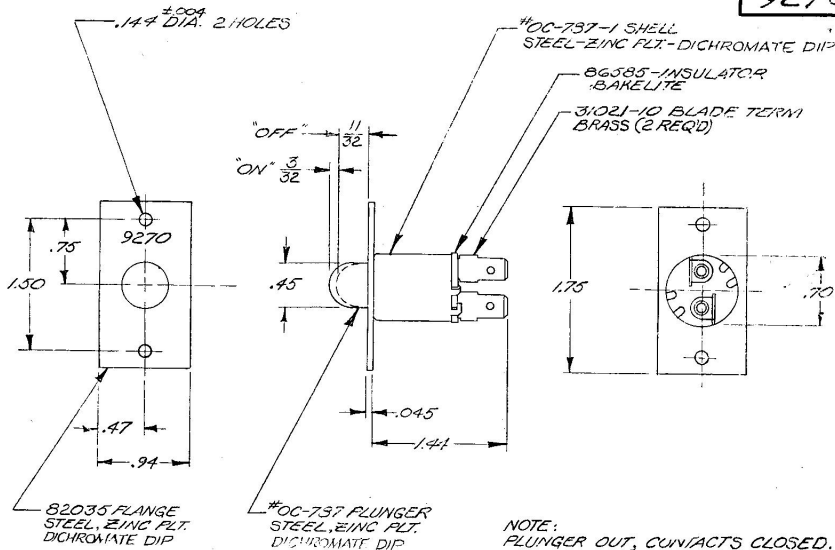

9270

VD-9001

Confidential Property of Cole Hersee

DO NOT SCALE

LET	WAS	DATE	BY	LET	WAS	DATE	BY	MATERIAL	DRAWN	CHECKED	APPR'D.	SCALE	DATE DRAWN
								NOTED	EA	✓	RS	FULL	9-2-60
								FINISH NOTED	COLE-HERSEE COMPANY BOSTON, MASS. 02127, U.S.A.				DATE BLUEPRINT
								TOLERANCES FRACTIONAL $\pm .015$ DECIMAL $\pm .010$	CONTROL VALVE SWITCH				9270
				F	RESUBMITTED NO CHANGE	11-21-72	JB						