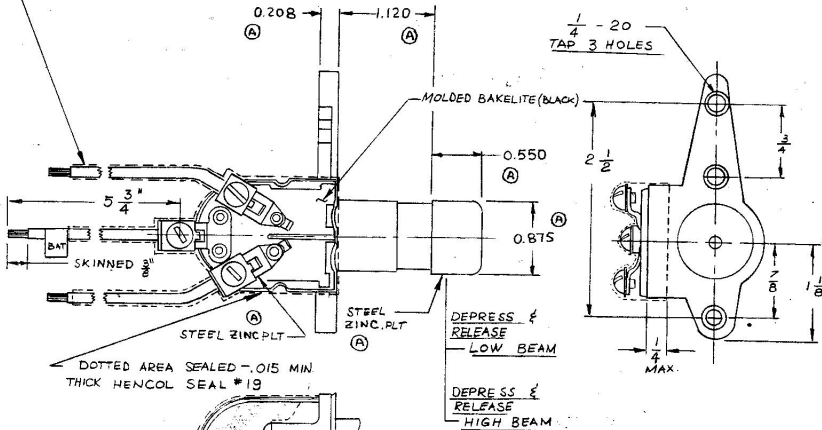

7700

#16 GA. BLACK PLASTIC COVERED WIRE

BOTTOM VIEW OF SWITCH
SHOWING AREA SEALED

Confidential Property of Cole Hersee

DO NOT SCALE

LET.	WAS	DATE	BY	LET.	WAS	DATE	BY	MATERIAL	DRAWN	CHECKED	APPROVD.	SCALE	DATE DRAWN
								NOTED	MK	Z		1:1	10-6-86
								FINISH					DATE BLUEPRINT
				A	ECN 02169	4/23/02	NLL	TOLERANCES	 Cole Hersee Co. <small>MANUFACTURED BY COLE HERSEE CO., 111 1ST ST.</small>				
					REDRAWN	10-6-86	ZU	DECIMAL ± 0.15 METRIC ± 0.10					DIMMER SWITCH