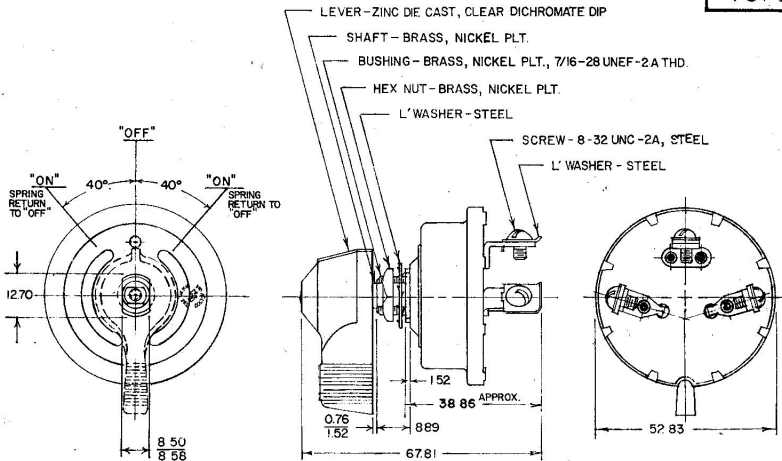

75701

Confidential Property of Cole Hersee

- NOTE:
- 1 CONTACT RIVETS TO BE SOLID SILVER
 - 2 DENOTES PHOS BRONZE SILVER LAMINATED RIVETS
 - 3 ALL STEEL PARTS PLATED

METRIC

DO NOT SCALE

LET	WAS	DATE	BY	LET	WAS	DATE	BY	MATERIAL	DRAWN	CHECKED	APPROV'D	SCALE	DATE DRAWN
								—//—	SB	FY	4-18-78	1:1	7-2-64
								FINISH	COLE-HERSEE COMPANY BOSTON, MASS. 02127, U.S.A.				DATE BLUEPRINT
				F	DM52	3/4/71	JN	—//—					DATE BLUEPRINT
				E	CASCO ZINC/25234	11/24/71	5H	TOLERANCES	3-POSITION ROTARY SWITCH				75701
				D	REDRAWN	2-27-78	FR	FRACTIONAL ±					
								DECIMAL ± .25					