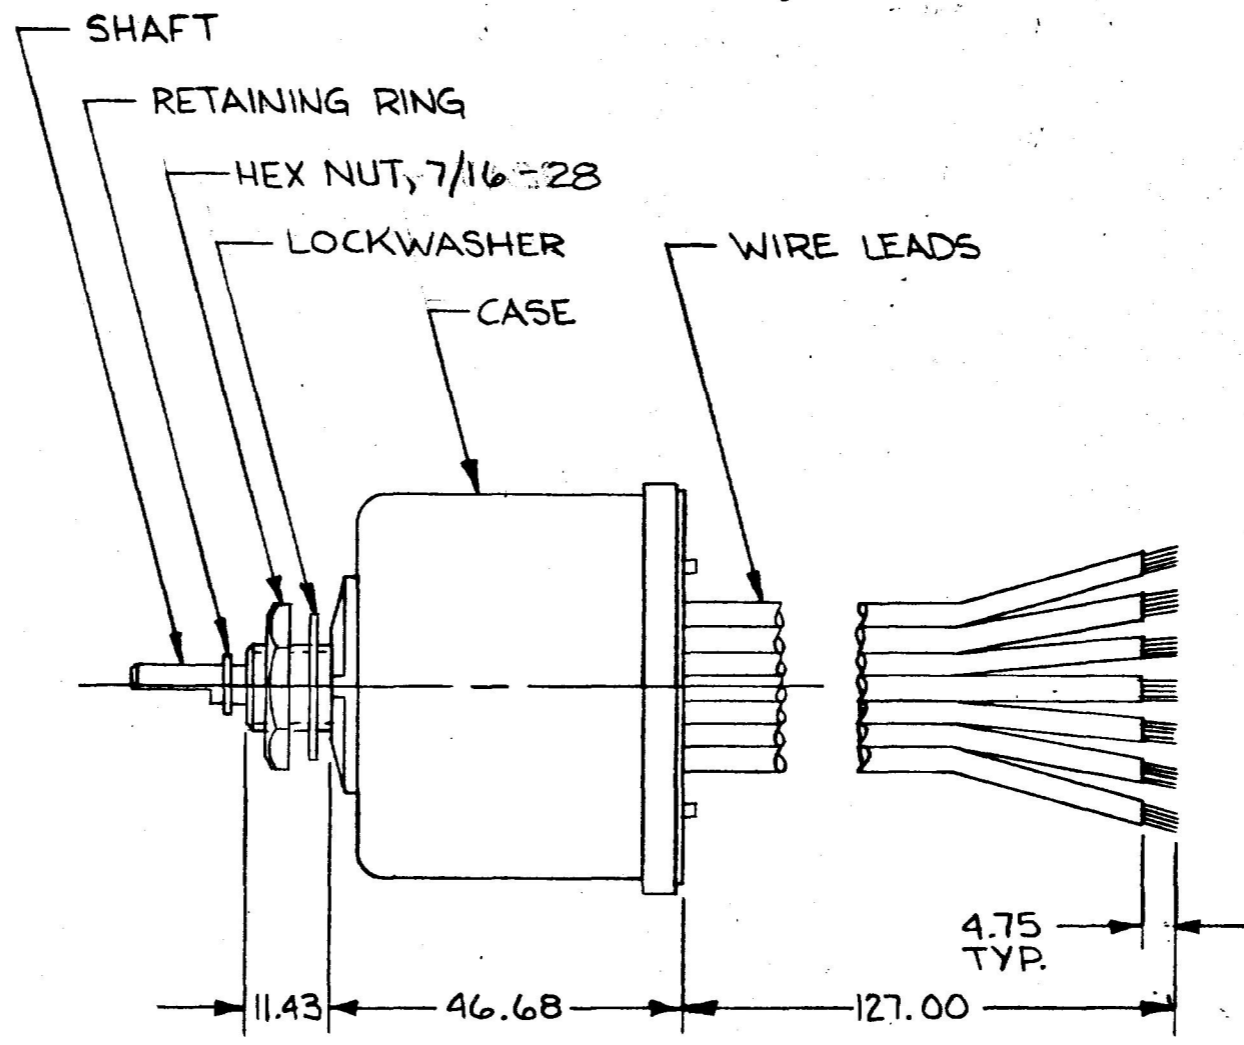

75601-06

COLE-HERSEE CO.

SWITCH CONNECTIONS		
COLOR	WIRE SIZE	CONNECT WIRE TO:
YELLOW	2.0 mm² (14 GA)	MOTOR LOW SPEED TERMINAL
WHITE	2.0 mm² (14 GA)	MOTOR HIGH SPEED TERMINAL
GREEN	2.0 mm² (14 GA)	MOTOR PARK TERMINAL
BLACK	0.8 mm² (18 GA)	GROUND (B-) THIS CONNECTION MUST BE MADE
BROWN	0.8 mm² (18 GA)	WASHER PUMP (B+ TERMINAL)
RED	2.0 mm² (14 GA)	B+ (THESE TWO WIRES MUST BE CONNECTED TOGETHER)
RED	0.8 mm² (18 GA)	

NOTES:

1. PUSH TO WASH, WASHER & WIPER CIRCUIT ACTIVATED (1-3 WIPES AFTER WASHER CIRCUIT IS DEACTIVATED).
2. ALL STEEL PARTS PLATED.
3. ALL DIMENSIONS ARE REF. ONLY.
4. 12 VOLTS D.C.
5. SEPARATE B+ AND GROUND CONNECTIONS MUST BE MADE TO THE WIPER MOTOR.

METRIC

LET.	WAS	DATE	BY	LET.	WAS	DATE	BY	MATERIAL	DRAWN	CHECKED	APPRVD.	SCALE	DATE DRAWN
								#	LZ			1:1	3-18-87
								FINISH					DATE BLUEPRINT
								TOLERANCES	WINDSHIELDWIPER & WASHER SWITCH PM MOTOR				75601-06
								DECIMAL ± METRIC ±					
				A	ECN 24882	7-22-91	A						
					ISSUED	3-23-87	A