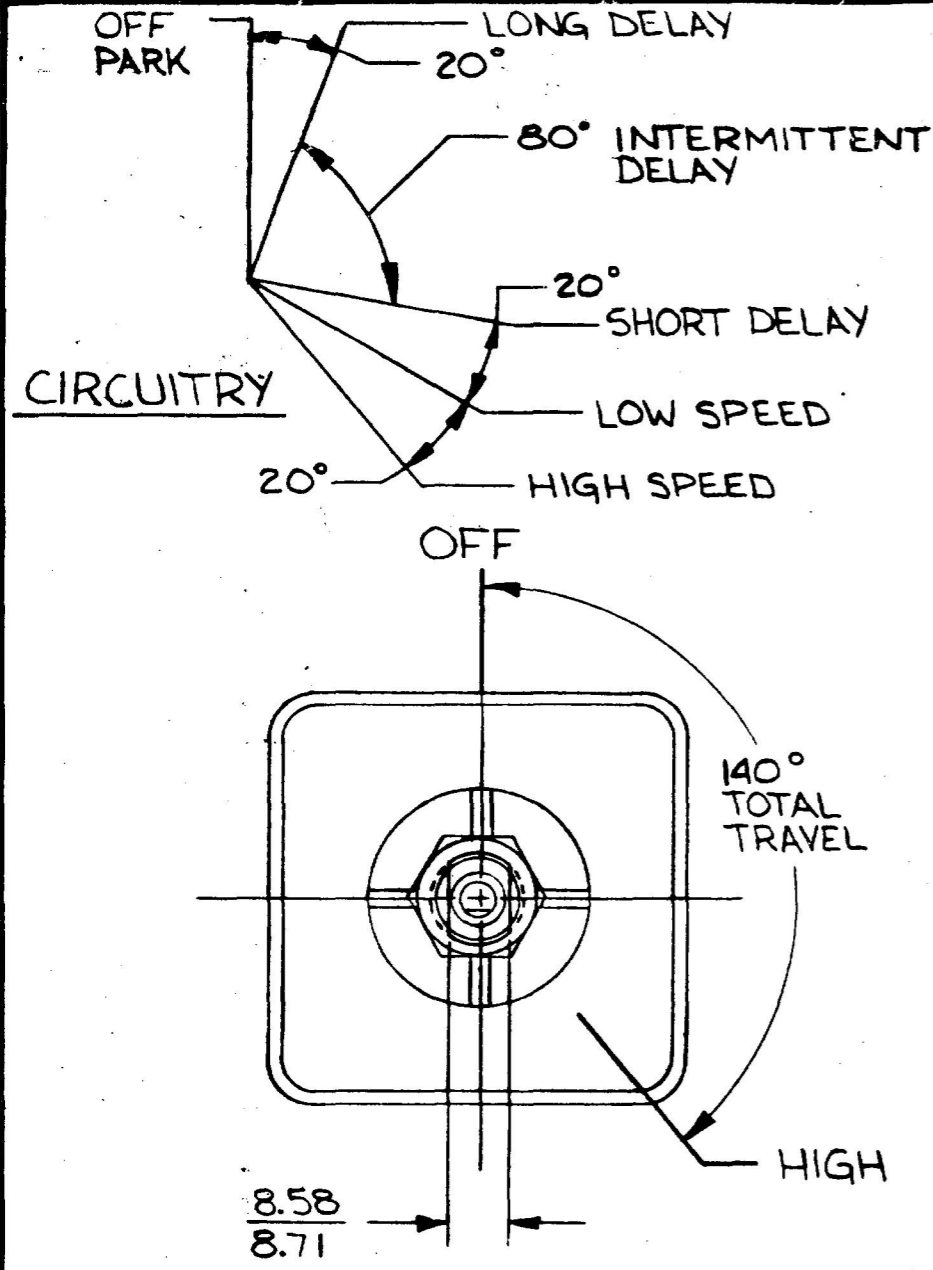

75601-06

COLE-HERSEE CO.

SWITCH CONNECTIONS		
COLOR	WIRE SIZE	CONNECT WIRE TO:
YELLOW	2.0 mm² (14 GA)	MOTOR LOW SPEED TERMINAL
WHITE	2.0 mm² (14 GA)	MOTOR HIGH SPEED TERMINAL
GREEN	2.0 mm² (14 GA)	MOTOR PARK TERMINAL
BLACK	0.8 mm² (18 GA)	GROUND (B-) THIS CONNECTION MUST BE MADE
BROWN	0.8 mm² (18 GA)	WASHER PUMP (B+ TERMINAL)
RED	2.0 mm² (14 GA)	B+ (THESE TWO WIRES MUST BE CONNECTED TOGETHER)
RED	0.8 mm² (18 GA)	

NOTES:

1. PUSH TO WASH, WASHER & WIPER CIRCUIT ACTIVATED (1-3 WIPES AFTER WASHER CIRCUIT IS DEACTIVATED).
2. ALL STEEL PARTS PLATED.
3. ALL DIMENSIONS ARE REF. ONLY.
4. 12 VOLTS D.C.
5. SEPARATE B+ AND GROUND CONNECTIONS MUST BE MADE TO THE WIPER MOTOR.

METRIC

LET.	WAS	DATE	BY	LET.	WAS	DATE	BY	MATERIAL	DRAWN	CHECKED	APPRVD.	SCALE	DATE DRAWN
								#	LZ			1:1	3-18-87
								FINISH					DATE BLUEPRINT
								TOLERANCES	WINDSHIELDWIPER & WASHER SWITCH PM MOTOR				75601-06
								DECIMAL ± METRIC ±					
				A	ECN 24882	7-22-91	A						
					ISSUED	3-23-87	A