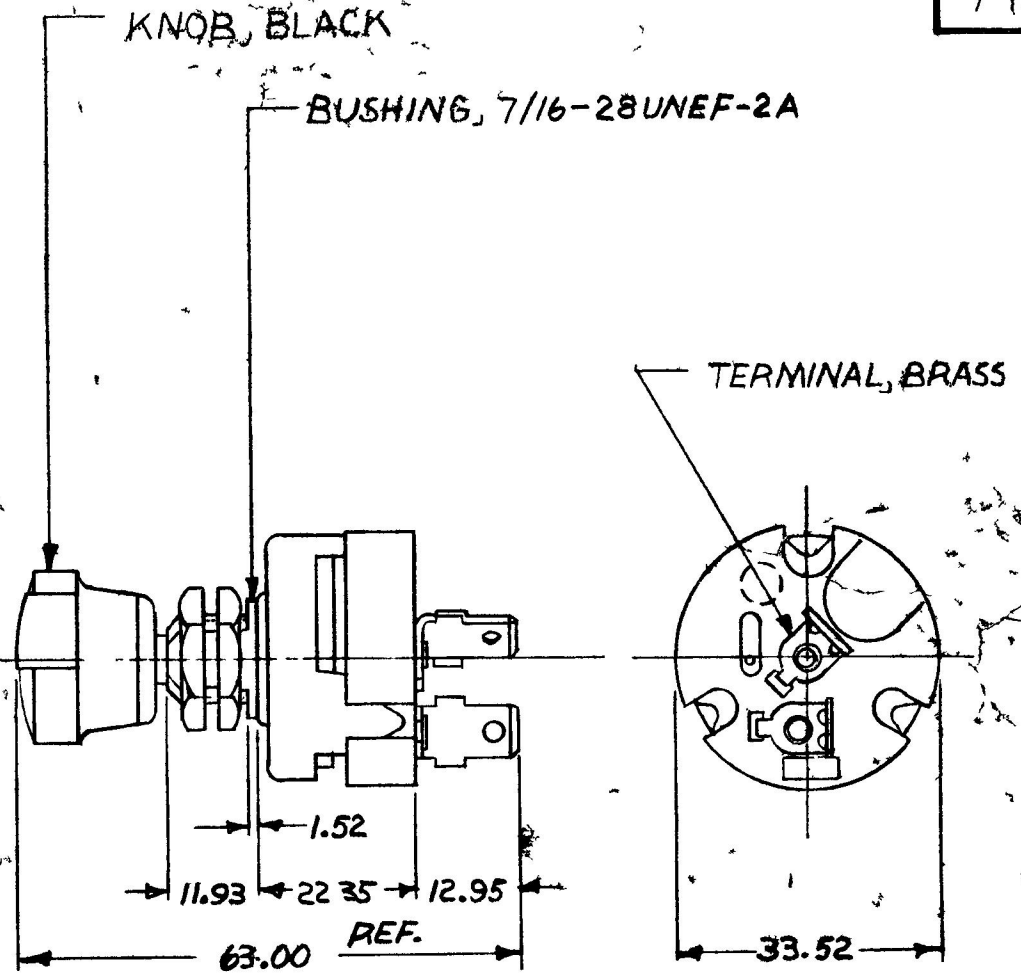

7496

MM	IN
15	010
52	060
48	334
55	337
11 93	470
12 96	510
22 35	880
33 52	1,320
63 00	2,520

8.0 OHMS ± 10%

DO NOT SCALE

LET	WAS	DATE	BY	LET	WAS	DATE	BY	MATERIAL	DRAWN	CHECKED	APPRV D	SCALE	DATE DRAWN
								NOTED	R6	FY		11	3-2-59
								FINISH NOTED					DATE BLUEPRINT
								TOLERANCES					
				F	REDRAWN	3-6-80	(R)	DECIMAL ± .010 METRIC ± .25	RHEOSTAT SWITCH				7496