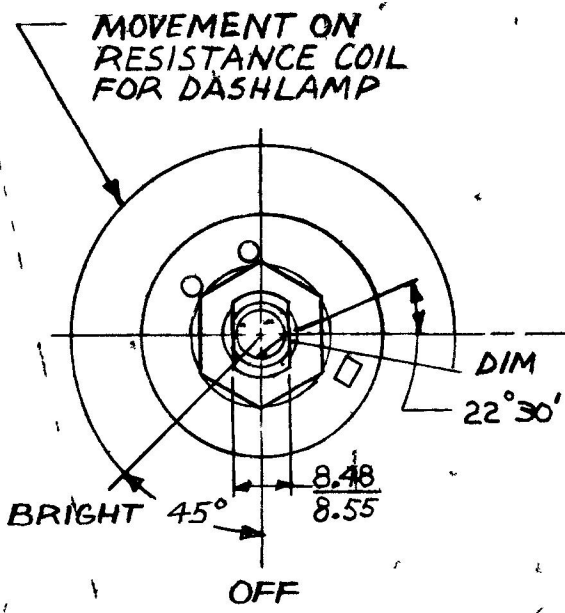

7496

MM	IN
15	010
52	060
48	334
55	337
11 93	470
12 96	510
22 35	880
33 52	1,320
63 00	2,520

8.0 OHMS ± 10%

DO NOT SCALE

LET	WAS	DATE	BY	LET	WAS	DATE	BY	MATERIAL	DRAWN	CHECKED	APPRV D	SCALE	DATE DRAWN
								NOTED	R6	FY		11	3-2-59
								FINISH NOTED					DATE BLUEPRINT
								TOLERANCES					
				F	REDRAWN	3-6-80	(R)	DECIMAL ± .010 METRIC ± .25	RHEOSTAT SWITCH				7496