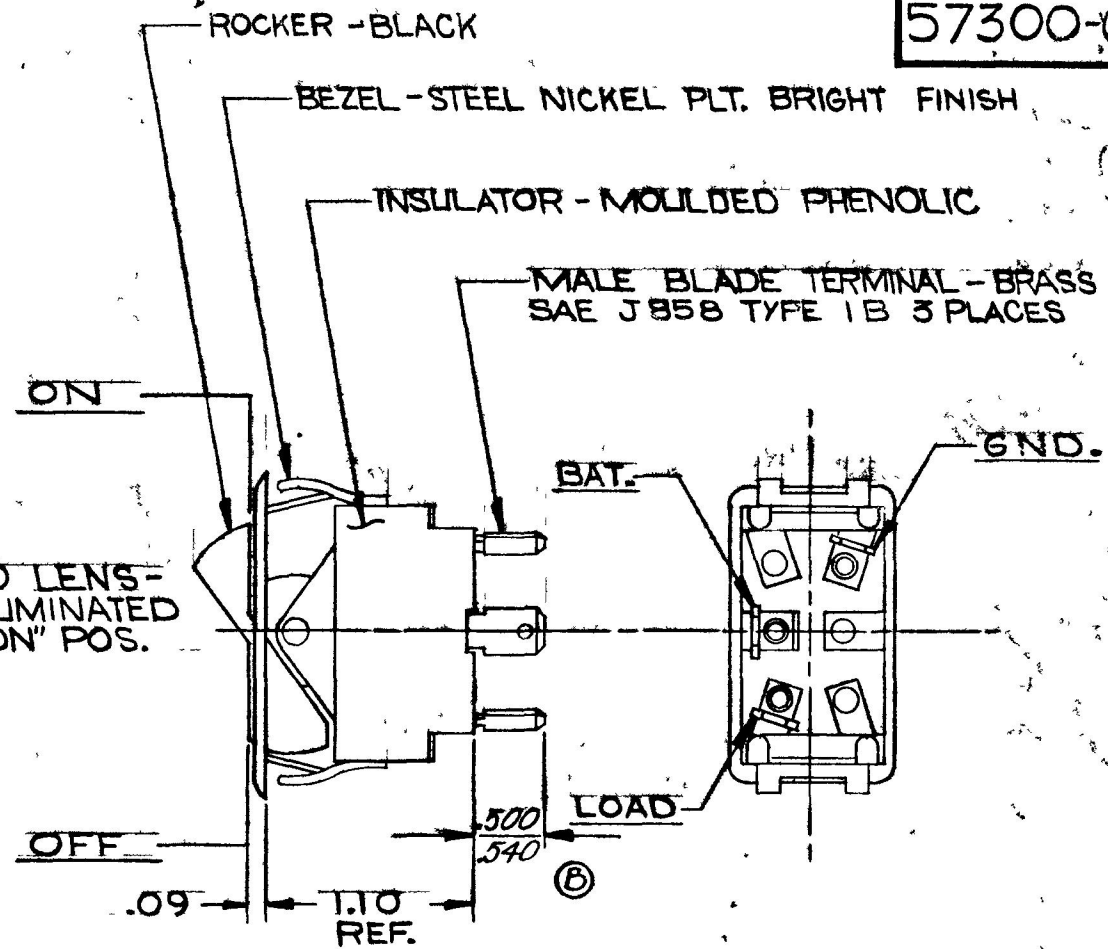

COLE-HERSEE CO.

57300-03

MOUNTING HOLE DETAIL

RED LENS - ILLUMINATED IN "ON" POS.

CIRCUIT DIAGRAM

NOTES

1. SILVER CONTACT RIVETS AND SILVER CONTACT PAD
2. 25 AMPS @ 12 V. DC. LAMP LOAD
3. HEAVY DUTY

DO NOT SCALE

LET	WAS	DATE	BY	LET	WAS	DATE	BY	MATERIAL	DRAWN	CHECKED	APPRV D	SCALE	DATE DRAWN			
								NOTED	R.W.	B		1/1	6-30-71			
				C	REV 18943	1-13-73	JR	FINISH	COLE-HERSEE COMPANY BOSTON, MASS 02127, U.S.A. ROCKER SWITCH				DATE BLUEPRINT			
				B	REV 18058	3-29-73	B	NOTED					57300 EXCEPT WITH NARROW BEZEL & BLK. ROCKER. (A)			
				A	ADDED 18033	3-20-73	V	TOLERANCES								
					ISSUED	7-28-71	B	FRACTIONAL ±					57300-03			
								DECIMAL ±015								