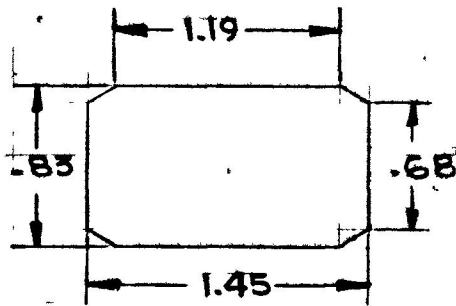

COLE-HERSEE CO.

57300-03

MOUNTING HOLE DETAIL

RED LENS - ILLUMINATED IN "ON" POS.

CIRCUIT DIAGRAM

NOTES

1. SILVER CONTACT RIVETS AND SILVER CONTACT PAD
2. 25 AMPS @ 12 V. DC. LAMP LOAD
3. HEAVY DUTY

DO NOT SCALE

LET	WAS	DATE	BY	LET	WAS	DATE	BY	MATERIAL	DRAWN	CHECKED	APPRV D	SCALE	DATE DRAWN			
								NOTED	R.W.	B		1/1	6-30-71			
				C	REV 18943	1-13-73	JR	FINISH	COLE-HERSEE COMPANY BOSTON, MASS 02127, U.S.A. ROCKER SWITCH				DATE BLUEPRINT			
				B	REV 18058	3-29-73	B	NOTED					57300 EXCEPT WITH NARROW BEZEL & BLK. ROCKER. (A)			
				A	ADDED 18033	3-20-73	V	TOLERANCES								
					ISSUED	7-28-71	B	FRACTIONAL ±					57300-03			
								DECIMAL ±015								