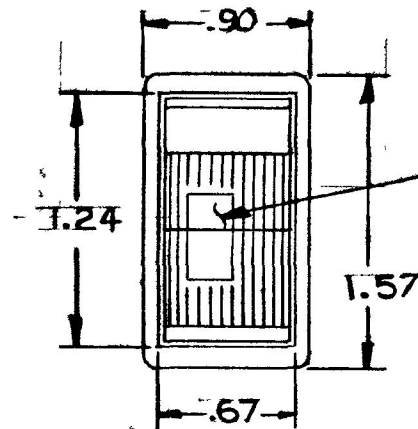

COLE-HERSEE CO.

57300-03

MOUNTING HOLE DETAIL

RED LENS - ILLUMINATED IN "ON" POS.

CIRCUIT DIAGRAM

NOTES

1. SILVER CONTACT RIVETS AND SILVER CONTACT PAD
2. 25 AMPS @ 12 V. DC. LAMP LOAD
3. HEAVY DUTY

DO NOT SCALE

LET	WAS	DATE	BY	LET	WAS	DATE	BY	MATERIAL	DRAWN	CHECKED	APPRV D	SCALE	DATE DRAWN			
								NOTED	R.W.	B		1/1	6-30-71			
				C	REV 18943	1-13-73	JR	FINISH	COLE-HERSEE COMPANY BOSTON, MASS 02127, U.S.A. ROCKER SWITCH				DATE BLUEPRINT			
				B	REV 18058	3-29-73	B	NOTED					57300 EXCEPT WITH NARROW BEZEL & BLK. ROCKER. (A)			
				A	ADDED 18033	3-20-73	V	TOLERANCES								
					ISSUED	7-28-71	B	FRACTIONAL ±					57300-03			
								DECIMAL ±015								