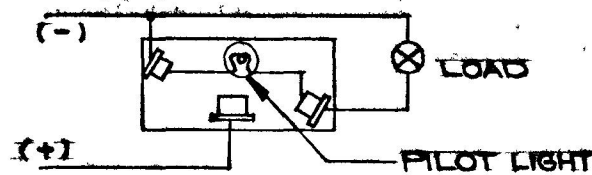

COLE-HERSEE CO.

57300-03

MOUNTING HOLE DETAIL

RED LENS - ILLUMINATED IN "ON" POS.

CIRCUIT DIAGRAM

NOTES

1. SILVER CONTACT RIVETS AND SILVER CONTACT PAD
2. 25 AMPS @ 12 V. DC. LAMP LOAD
3. HEAVY DUTY

DO NOT SCALE

LET	WAS	DATE	BY	LET	WAS	DATE	BY	MATERIAL	DRAWN	CHECKED	APPRV D	SCALE	DATE DRAWN			
								NOTED	R.W.	B		1/1	6-30-71			
				C	REV 18943	1-13-73	JR	FINISH	COLE-HERSEE COMPANY BOSTON, MASS 02127, U.S.A. ROCKER SWITCH				DATE BLUEPRINT			
				B	REV 18058	3-29-73	B	NOTED					57300 EXCEPT WITH NARROW BEZEL & BLK. ROCKER. (A)			
				A	ADDED 18033	3-20-73	V	TOLERANCES								
					ISSUED	7-28-71	B	FRACTIONAL ±					57300-03			
								DECIMAL ±015								