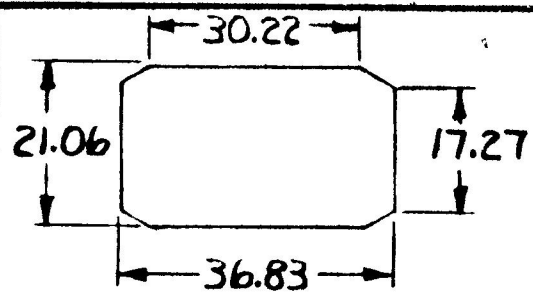

25 010
 12.70 500
 13.71 540
 17.27 680
 21.08 830
 24.38 960
 26.97 1062
 30.22 1190
 36.83 1450
 40.68 1601
 43.18 1700

57006-D1

MTG. HOLE DETAIL

- NOTE:
1. WEATHERPROOF
 2. SILVER CONTACTS
 3. HEAVY DUTY
 4. 25 AMPS @ 12 V DC LAMP LOAD

METRIC

DO NOT SCALE

REV	WAS	DATE	BY	LET	WAS	DATE	BY	MATERIAL	DRAWN	CHECKED	APPROV'D	SCALE	57006-D1 EXCEPT WEATHERPROOF	DATE DRAWN
								—H—	(R)	17 8/22/80		1:1		8-20-80
				C	13.71 & 40.68	10-7-94	AF	FINISH						DATE BLUEPRINT
				B	ECN 23335	12-11-86	ZU	—H—						
					Issued	5-1-91	RIF	TOLERANCES						
				A	REVISED	4-21-91	EA	DECIMAL ± METRIC ±.25	D.P.D.T. ROCKER SWITCH				57006-D7	