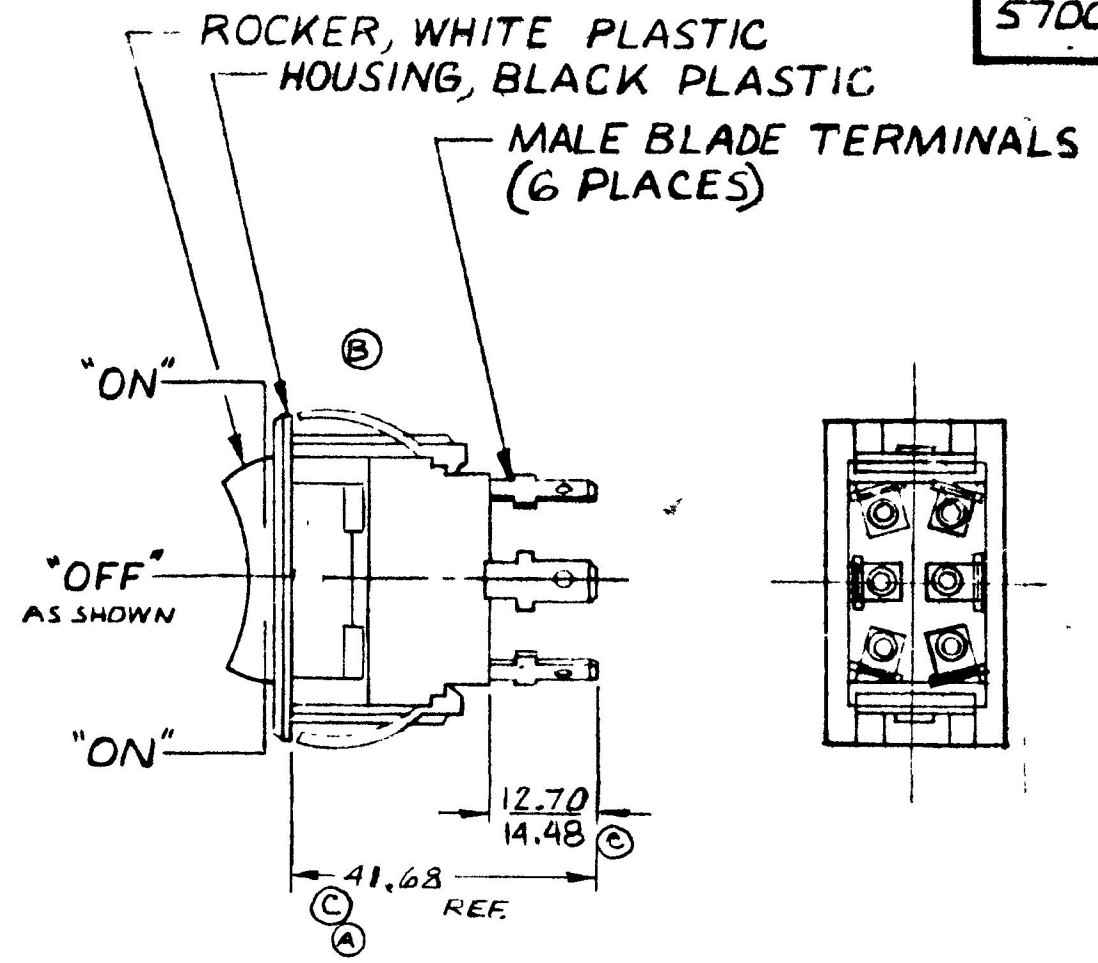

25 010
 12.70 500
 13.71 540
 17.27 680
 21.08 830
 24.38 960
 26.97 1062
 30.22 1190
 36.83 1450
 40.68 1601
 43.18 1700

57006-D1

MTG. HOLE DETAIL

- NOTE:
1. WEATHERPROOF
 2. SILVER CONTACTS
 3. HEAVY DUTY
 4. 25 AMPS @ 12 V DC LAMP LOAD

METRIC

DO NOT SCALE

REV	WAS	DATE	BY	LET	WAS	DATE	BY	MATERIAL	DRAWN	CHECKED	APPROV'D	SCALE	57006-D1 EXCEPT WEATHERPROOF	DATE DRAWN
								—H—	(R)	17 8/22/80		1:1		8-20-80
				C	13.71 & 40.68	10-7-94	AF	FINISH						DATE BLUEPRINT
				B	ECN 23335	12-11-86	ZU	—H—						
					Issued	5-1-91	RIF	TOLERANCES						
				A	REVISED	4-21-91	EA	DECIMAL ± METRIC ±.25	D.P.D.T. ROCKER SWITCH				57006-D7	