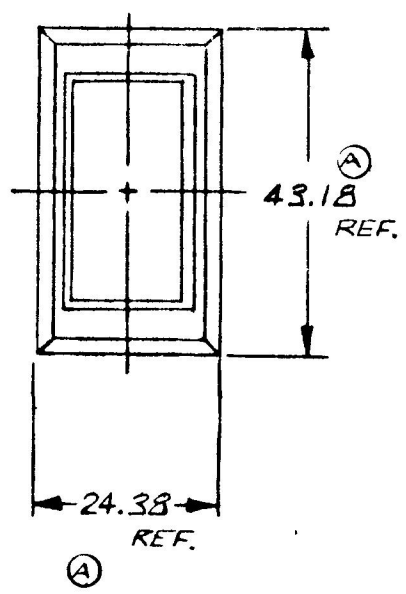

25 010
 12.70 500
 13.71 540
 17.27 680
 21.08 830
 24.38 960
 26.97 1062
 30.22 1190
 36.83 1450
 40.68 1601
 43.18 1700

57006-D1

MTG. HOLE DETAIL

- NOTE:
1. WEATHERPROOF
 2. SILVER CONTACTS
 3. HEAVY DUTY
 4. 25 AMPS @ 12 V DC LAMP LOAD

METRIC

DO NOT SCALE

REV	WAS	DATE	BY	LET	WAS	DATE	BY	MATERIAL	DRAWN	CHECKED	APPROV'D	SCALE	57006-D1 EXCEPT WEATHERPROOF	DATE DRAWN
								—H—	(R)	17 8/22/80		1:1		8-20-80
				C	13.71 & 40.68	10-7-94	AF	FINISH						DATE BLUEPRINT
				B	ECN 23335	12-11-86	ZU	—H—						
					Issued	5-1-91	RIF	TOLERANCES						
				A	REVISED	4-21-91	EA	DECIMAL ± METRIC ±.25	D.P.D.T. ROCKER SWITCH				57006-D7	