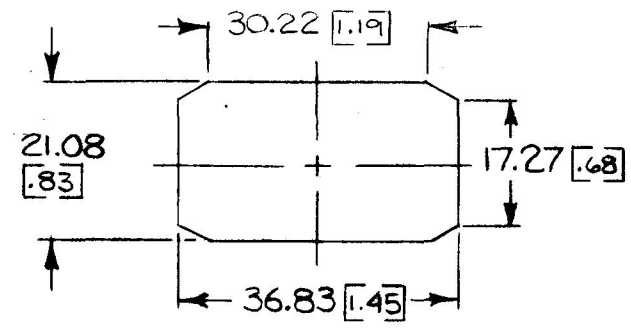

NPM 1-5-76

COLE-HERSEE CO.

57003-08

MOUNTING HOLE DETAIL

HEAVY DUTY

25 AMPS @ 12 V DC LAMP LOAD

NOTE:
 1) DIMENSIONS: MILLIMETERS [INCH]
 2) SILVER CONTACT RIVETS AND SILVER CONTACT PADS

DO NOT SCALE

LET	WAS	DATE	BY	LET	WAS	DATE	BY	MATERIAL	DRAWN	CHECKED	APPRV'D.	SCALE	BASIC #1 W/ SMOOTH BEZEL ROCKER IMPRINTED # BLACK BEZEL	DATE DRAWN
								#	JW	TF		1=1		6-9-75
								FINISH	COLE-HERSEE COMPANY BOSTON, MASS. 02127, U.S.A.					DATE BLUEPRINT
				A	REV TERMS	1-8-82		TOLERANCES	SINGLE POLE DOUBLE THROW ROCKER SWITCH					57003-08
					ISSUED	1-30-76		FRACTIONAL ±						
								DECIMAL ±.015						