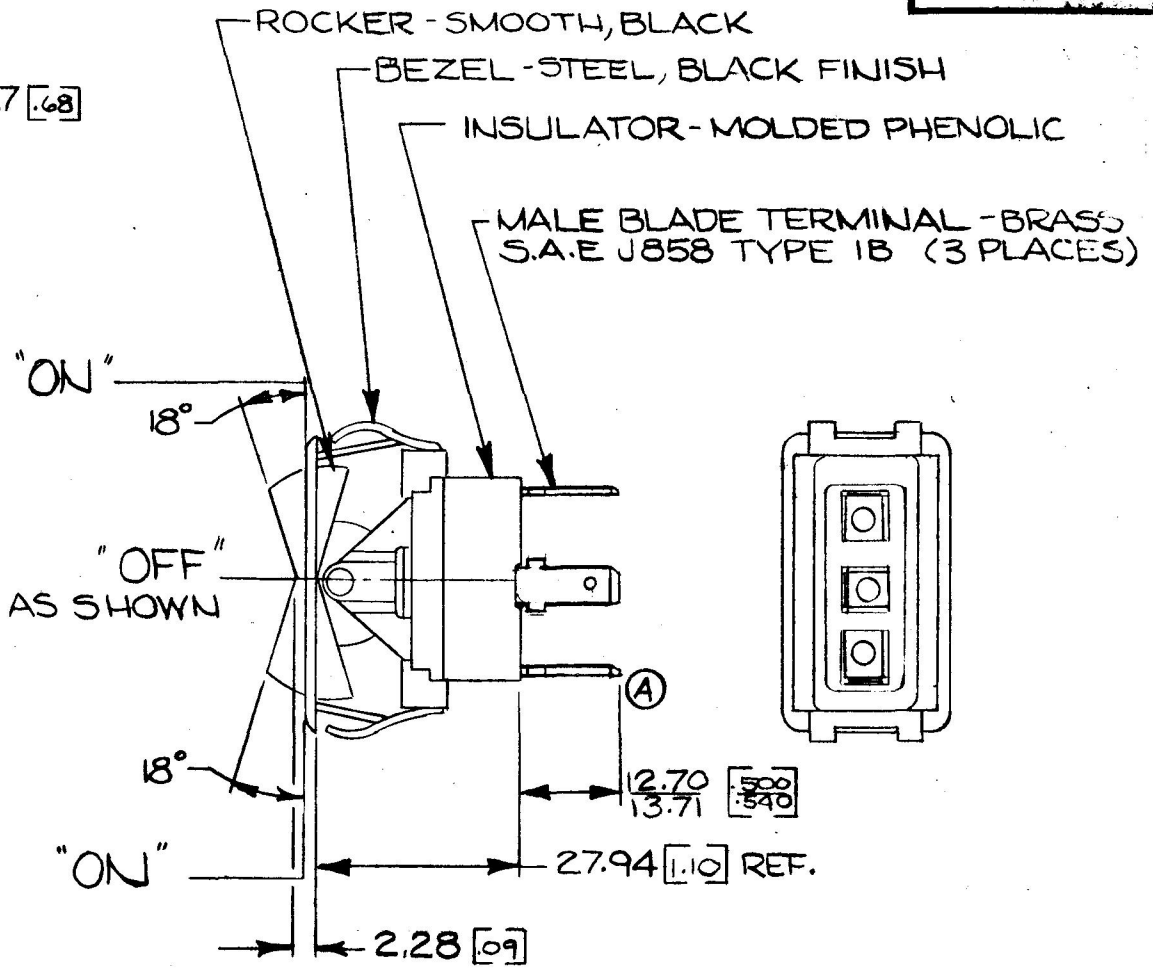

NPM 1-5-76

COLE-HERSEE CO.

57003-08

MOUNTING HOLE DETAIL

HEAVY DUTY

25 AMPS @ 12 V DC LAMP LOAD

NOTE:
 1) DIMENSIONS: MILLIMETERS [INCH]
 2) SILVER CONTACT RIVETS AND SILVER CONTACT PADS

DO NOT SCALE

LET	WAS	DATE	BY	LET	WAS	DATE	BY	MATERIAL	DRAWN	CHECKED	APPRV'D.	SCALE	BASIC #1 W/ SMOOTH BEZEL ROCKER IMPRINTED # BLACK BEZEL	DATE DRAWN
								#	JW	TF		1=1		6-9-75
								FINISH	COLE-HERSEE COMPANY BOSTON, MASS. 02127, U.S.A.					DATE BLUEPRINT
				A	REV TERMS	1-8-82		TOLERANCES	SINGLE POLE DOUBLE THROW ROCKER SWITCH					57003-08
					ISSUED	1-30-76		FRACTIONAL ±						
								DECIMAL ±.015						