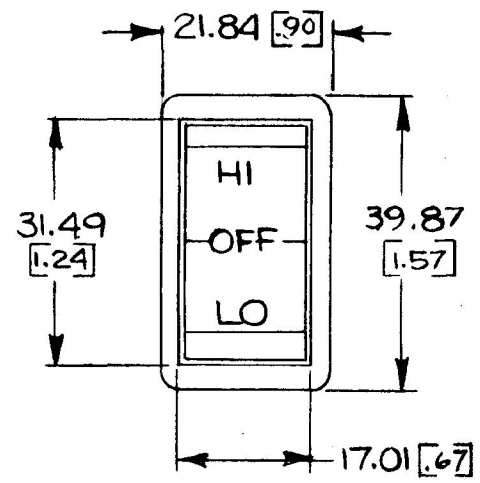

NPM 1-5-76

COLE-HERSEE CO.

57003-08

MOUNTING HOLE DETAIL

HEAVY DUTY

25 AMPS @ 12 V DC LAMP LOAD

NOTE:
 1) DIMENSIONS: MILLIMETERS [INCH]
 2) SILVER CONTACT RIVETS AND SILVER CONTACT PADS

DO NOT SCALE

LET	WAS	DATE	BY	LET	WAS	DATE	BY	MATERIAL	DRAWN	CHECKED	APPRV'D.	SCALE	BASIC #1 W/ SMOOTH BEZEL ROCKER IMPRINTED # BLACK BEZEL	DATE DRAWN
								#	JW	TF		1=1		6-9-75
								FINISH	COLE-HERSEE COMPANY BOSTON, MASS. 02127, U.S.A.					DATE BLUEPRINT
				A	REV TERMS	1-8-82		TOLERANCES	SINGLE POLE DOUBLE THROW ROCKER SWITCH					57003-08
					ISSUED	1-30-76		FRACTIONAL ±						
								DECIMAL ±.015						