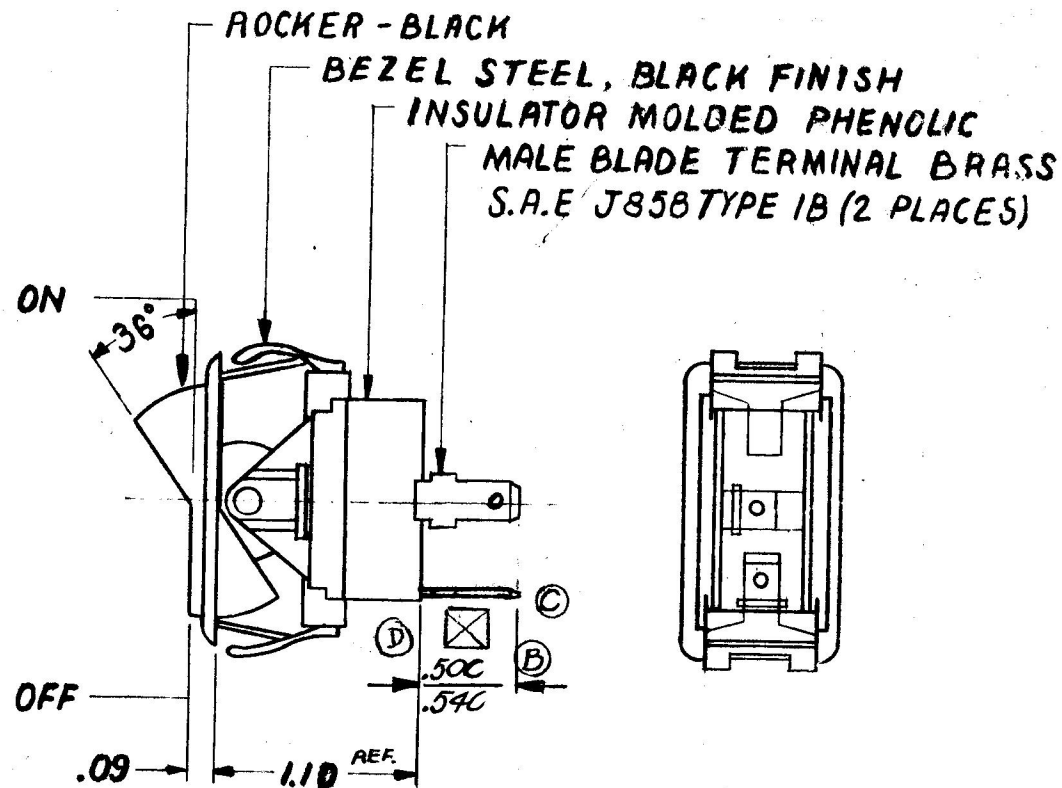

COLE-HERSEE CO.

NPM 1-24-73

57000-04

NOTES:

SILVER CONTACT RIVETS AND  
SILVER CONTACT PAD.

HEAVY DUTY

25 AMPS @ 12VDC LAMP LOAD

DO NOT SCALE

LET	WAS	DATE	BY	LET	WAS	DATE	BY	MATERIAL	DRAWN	CHECKED	APPR'D.	SCALE	DATE DRAWN
				D	ADD SYMBOL	2-25-72	RF	#	R.B.	6/8/73		FULL	1-30-73
				C	REV TERMS	1-11-82	CB	FINISH					
				B	REV 18058	3-28-73	JB	#					
				A	ADDED 18035	3-17-73	RT	TOLERANCES					
					ISSUED	2-1-73	Y	FRACTIONAL ±					
								DECIMAL ±.015					
<b>COLE-HERSEE COMPANY</b> BOSTON, MASS. 02127, U.S.A.												DATE BLUEPRINT	
SINGLE POLE SINGLE THROW ROCKER SWITCH												57000-04	