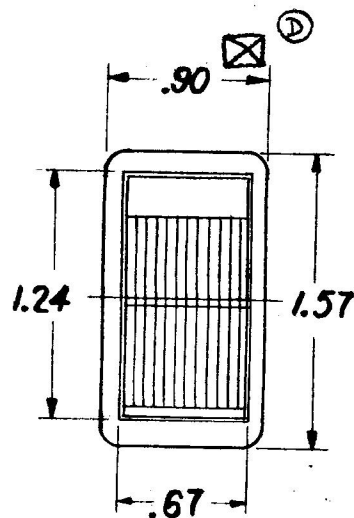

COLE-HERSEE CO.

NPM 1-24-73

57000-04

NOTES:

SILVER CONTACT RIVETS AND  
SILVER CONTACT PAD.

HEAVY DUTY

25 AMPS @ 12VDC LAMP LOAD

DO NOT SCALE

LET	WAS	DATE	BY	LET	WAS	DATE	BY	MATERIAL	DRAWN	CHECKED	APPR'D.	SCALE	DATE DRAWN
				D	ADD SYMBOL	2-25-72	RF	#	R.B.	6/8/73		FULL	1-30-73
				C	REV TERMS	1-11-82	CB	FINISH					
				B	REV 18058	3-28-73	JB	#					
				A	ADDED 18035	3-17-73	RT	TOLERANCES					
					ISSUED	2-1-73	Y	FRACTIONAL ±					
								DECIMAL ±.015					
<b>COLE-HERSEE COMPANY</b> BOSTON, MASS. 02127, U.S.A.												DATE BLUEPRINT	
SINGLE POLE SINGLE THROW ROCKER SWITCH												57000-04	