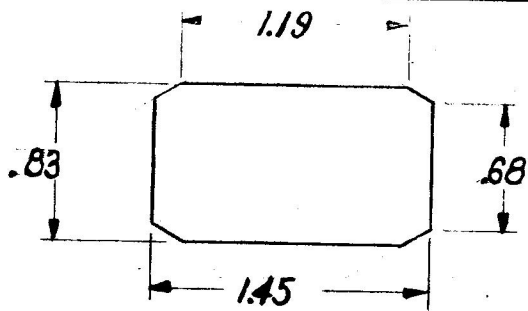

COLE-HERSEE CO.

NPM 1-24-73

57000-04

NOTES:

SILVER CONTACT RIVETS AND  
SILVER CONTACT PAD.

HEAVY DUTY

25 AMPS @ 12VDC LAMP LOAD

DO NOT SCALE

LET	WAS	DATE	BY	LET	WAS	DATE	BY	MATERIAL	DRAWN	CHECKED	APPR'D.	SCALE	DATE DRAWN
				D	ADD SYMBOL	2-25-72	RF	#	R.B.	6/8/73		FULL	1-30-73
				C	REV TERMS	1-11-82	CB	FINISH					
				B	REV 18058	3-28-73	JB	#					
				A	ADDED 18035	3-17-73	RT	TOLERANCES					
					ISSUED	2-1-73	Y	FRACTIONAL ±					
								DECIMAL ±.015					
<b>COLE-HERSEE COMPANY</b> BOSTON, MASS. 02127, U.S.A.												DATE BLUEPRINT	
SINGLE POLE SINGLE THROW ROCKER SWITCH												57000-04	