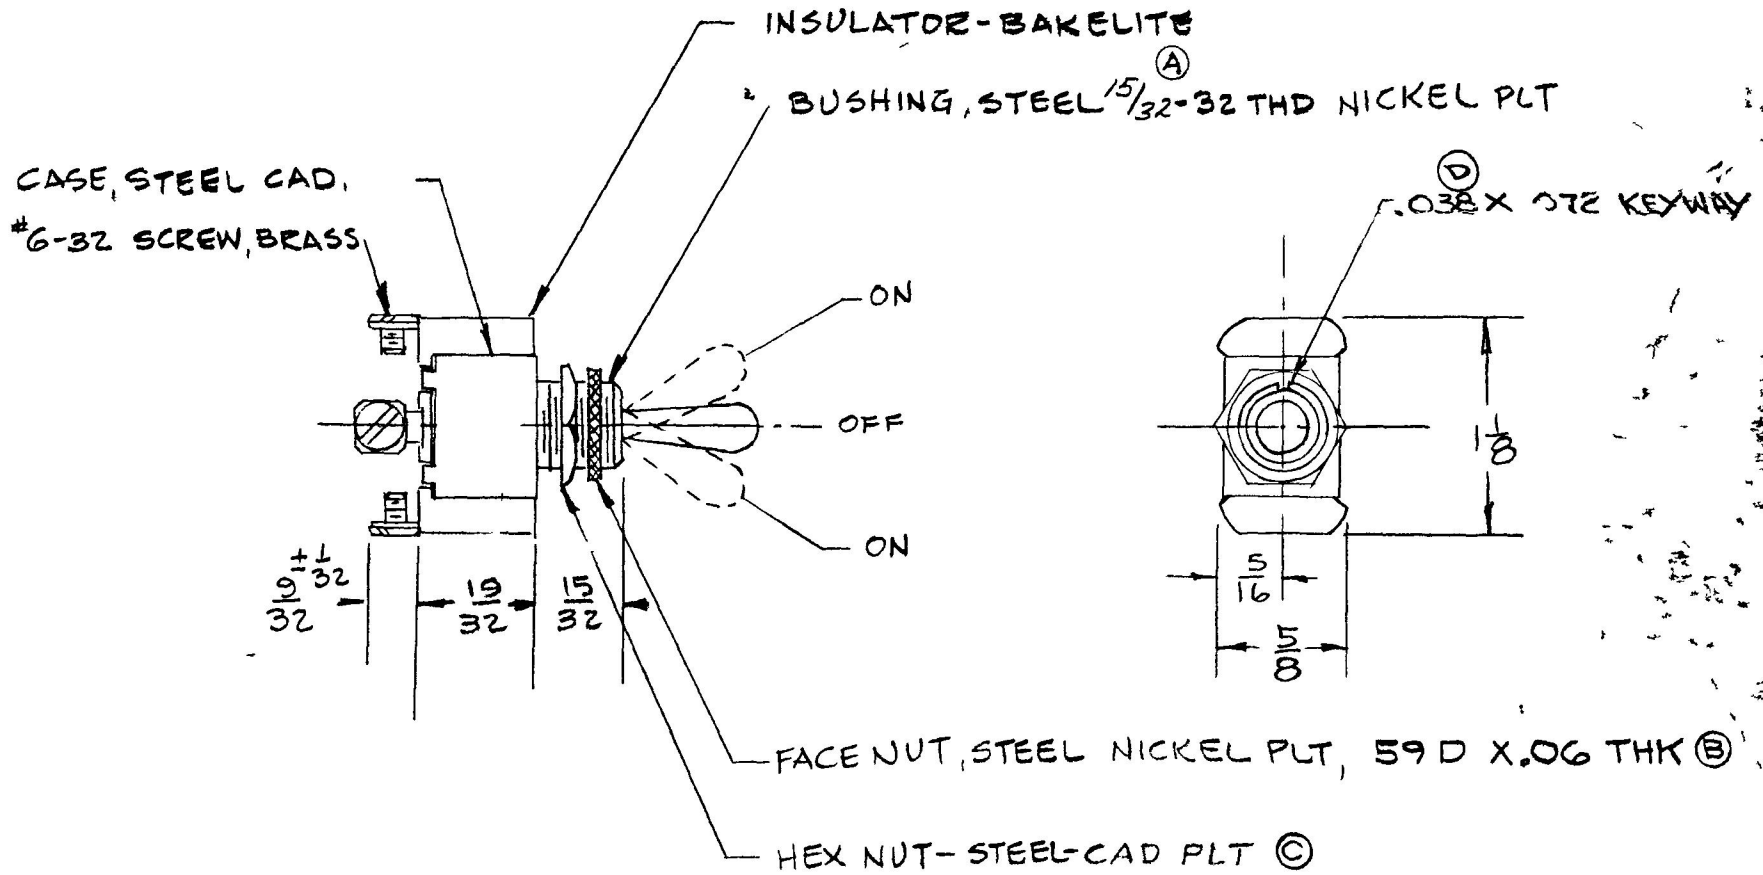

5586

20

COLE-HERSEE CO

NOTE  
SILVER CONTACT SURFACES

LET	WAS	DATE	BY	LET	WAS	DATE	BY	MATERIAL	DRAWN	CHECKED	A	PRV D	SCALE	USED ON	DATE DRAWN
				E	ADD NOTE	25432	9/15/93	JH		GFC			1"=1"		2-3-54
				D	03X 06 KEYWAY	17537	1-4-72	H	FINISH						DATE ISSUED
				C	NICKEL PLT	16299	11-22-68	B							
				B	ADDED DIM	16093	5-29-68	W	TOLERANCES						
				A	7/16-32		10-29-57	P	FRACTIONAL ± DECIMAL ±						PART NO
														5586	
														COLE-HERSEE COMPANY BOSTON 27 MASS U S A	
														SINGLE POLE, DOUBLE THROW TOGGLE SWITCH	