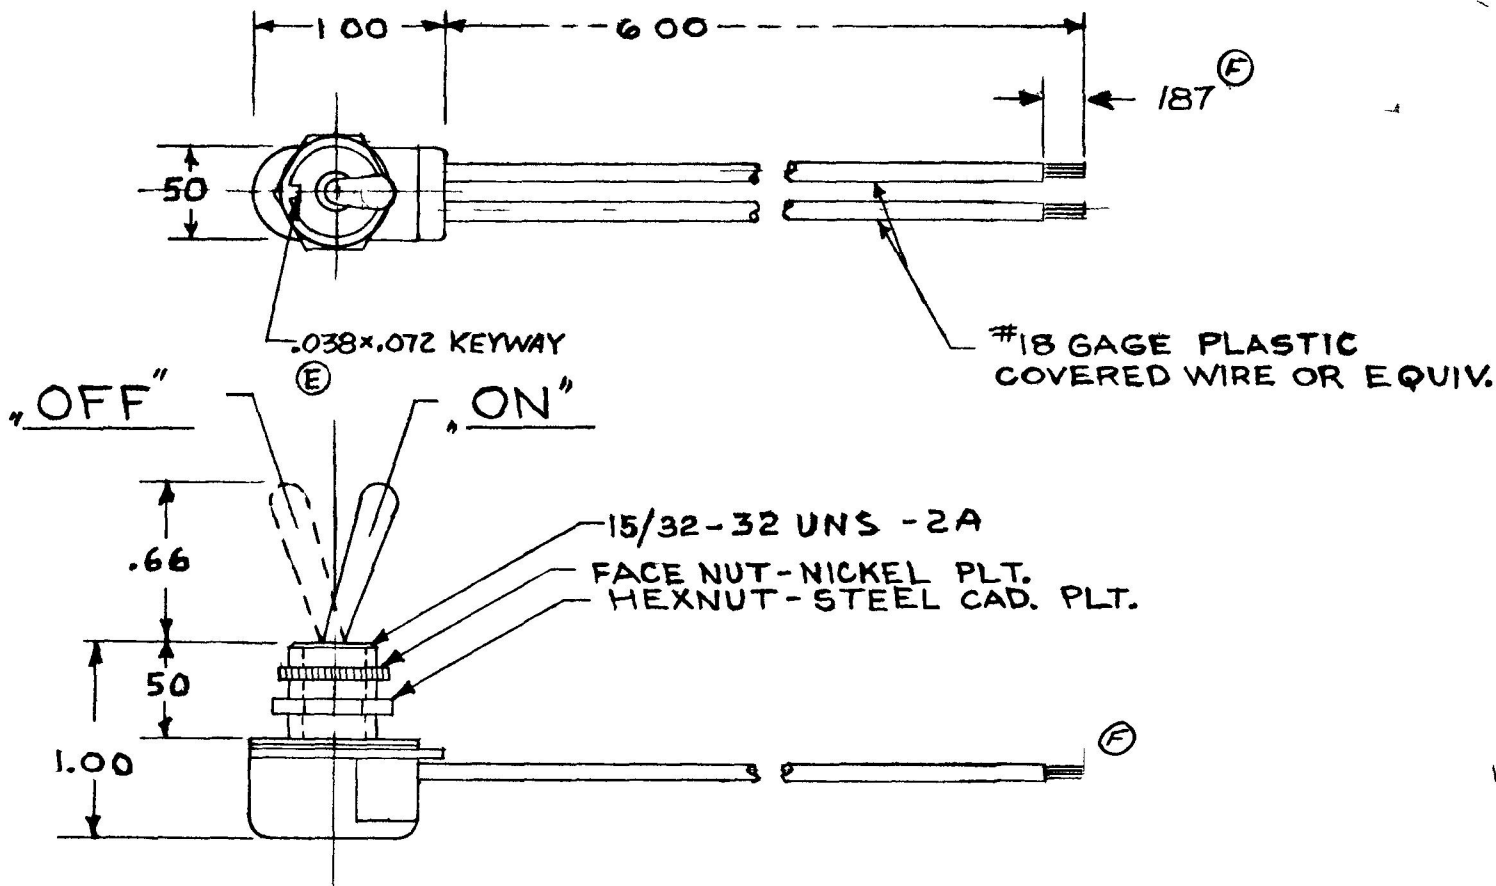

5570

REF
M 584

COLE-HERSEE CO.

DO NOT SCALE

LE	WAS	DATE	BY	LET	WAS	DATE	BY	MATER L	DRAWN	CHECKED	APPR V D	SCALE	USED ON	D T E D A W N
								#	EA	RB		FULL		1-28-52
								NS	COLE-HERSEE COMPANY					DATE B EPR
									BOSTON MASS 02127 USA					
					F	DIM CHANGE ECN 23704	3-29-88	JK	NAME TOGGLE SWITCH					5570
					E	DIM ADDED 17537	1-7-72	CT						
					D	REDRAWN REVISED	6-5-70	JB						

0 E ANCE
UNLESS SPEC IED
2 DECIM L 010
3 DEC MA .005
ANGULAR 25°