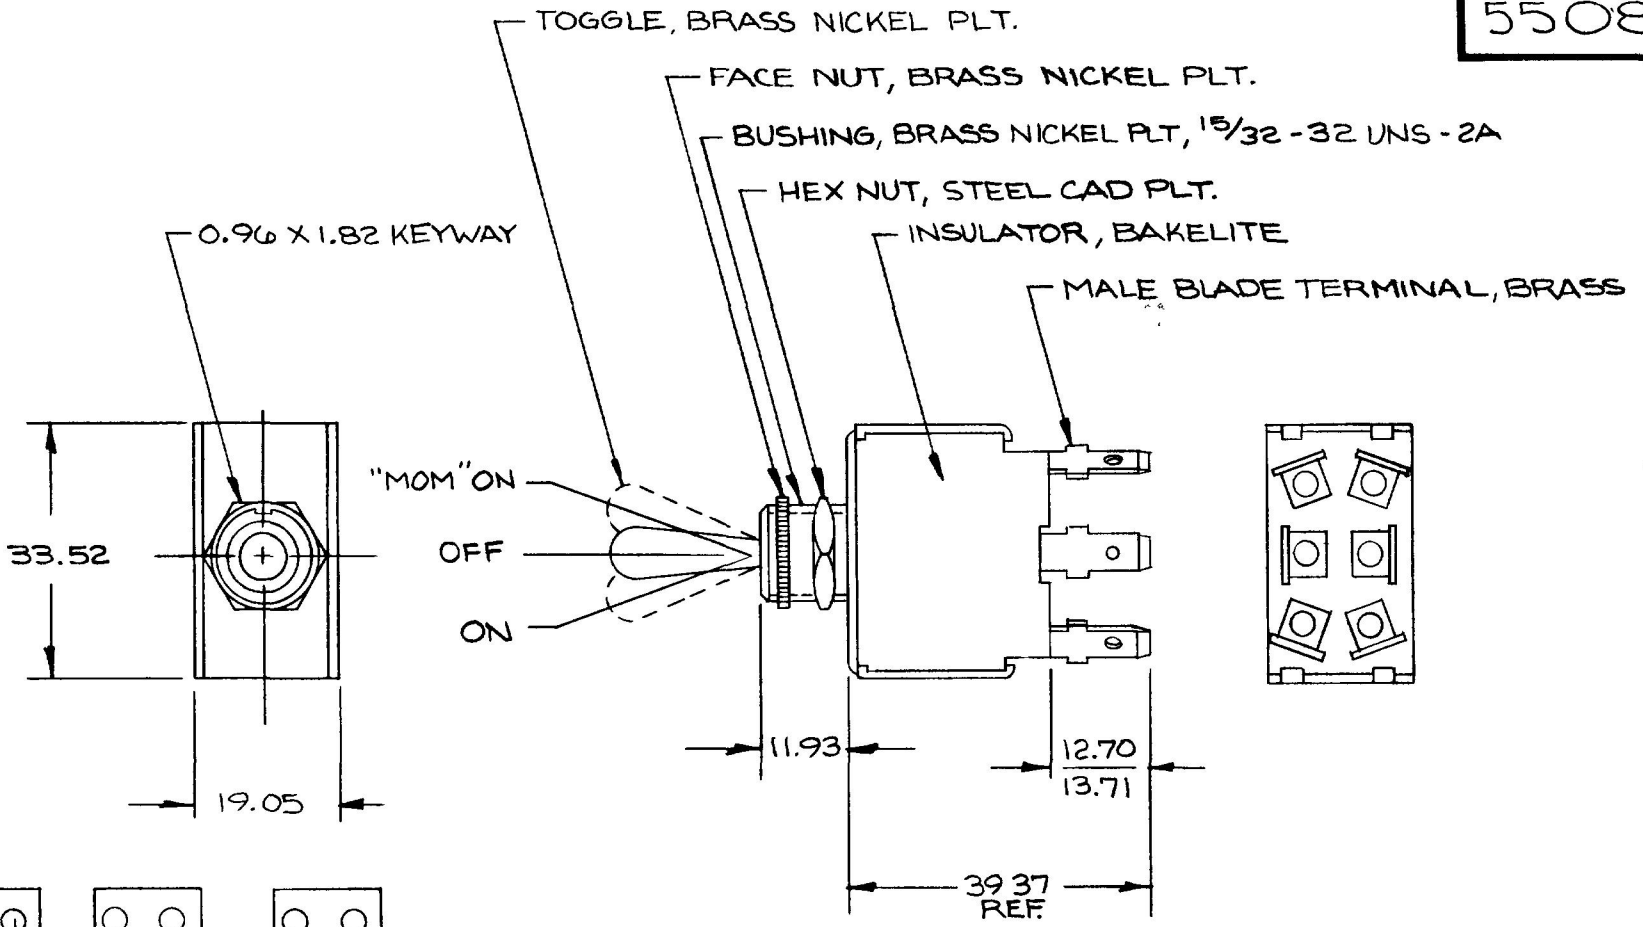

55081

MM	IN
0.25	.010
0.96	.038
1.82	.072
11.93	.470
12.70	.500
13.71	.540
19.05	.750
33.52	1.320
39.37	1.55

"MOM" ON OFF ON  
CIRCUIT DIAGRAM

25 AMP @ 12VDC METRIC

NPM EX-18163

DO NOT SCALE

LET	WAS	DATE	BY	LET	WAS	DATE	BY	MATERIAL	DRAWN	CHECKED	APPRV D	SCALE	DATE DRAWN
								<i>[Signature]</i>	EA	<i>[Signature]</i>		1:1	3-28-78
								FINISH	 20 OLD COLONY AVENUE SOUTH BOSTON MA. U.S.A. 02127				DATE BLUEPRINT
								TOLERANCES					MOMENTARY DPDT.
								DECIMAL ±	TOGGLE SWITCH				55081
				B	REDRAWN	8/15/88	BK	METRIC ±.25					