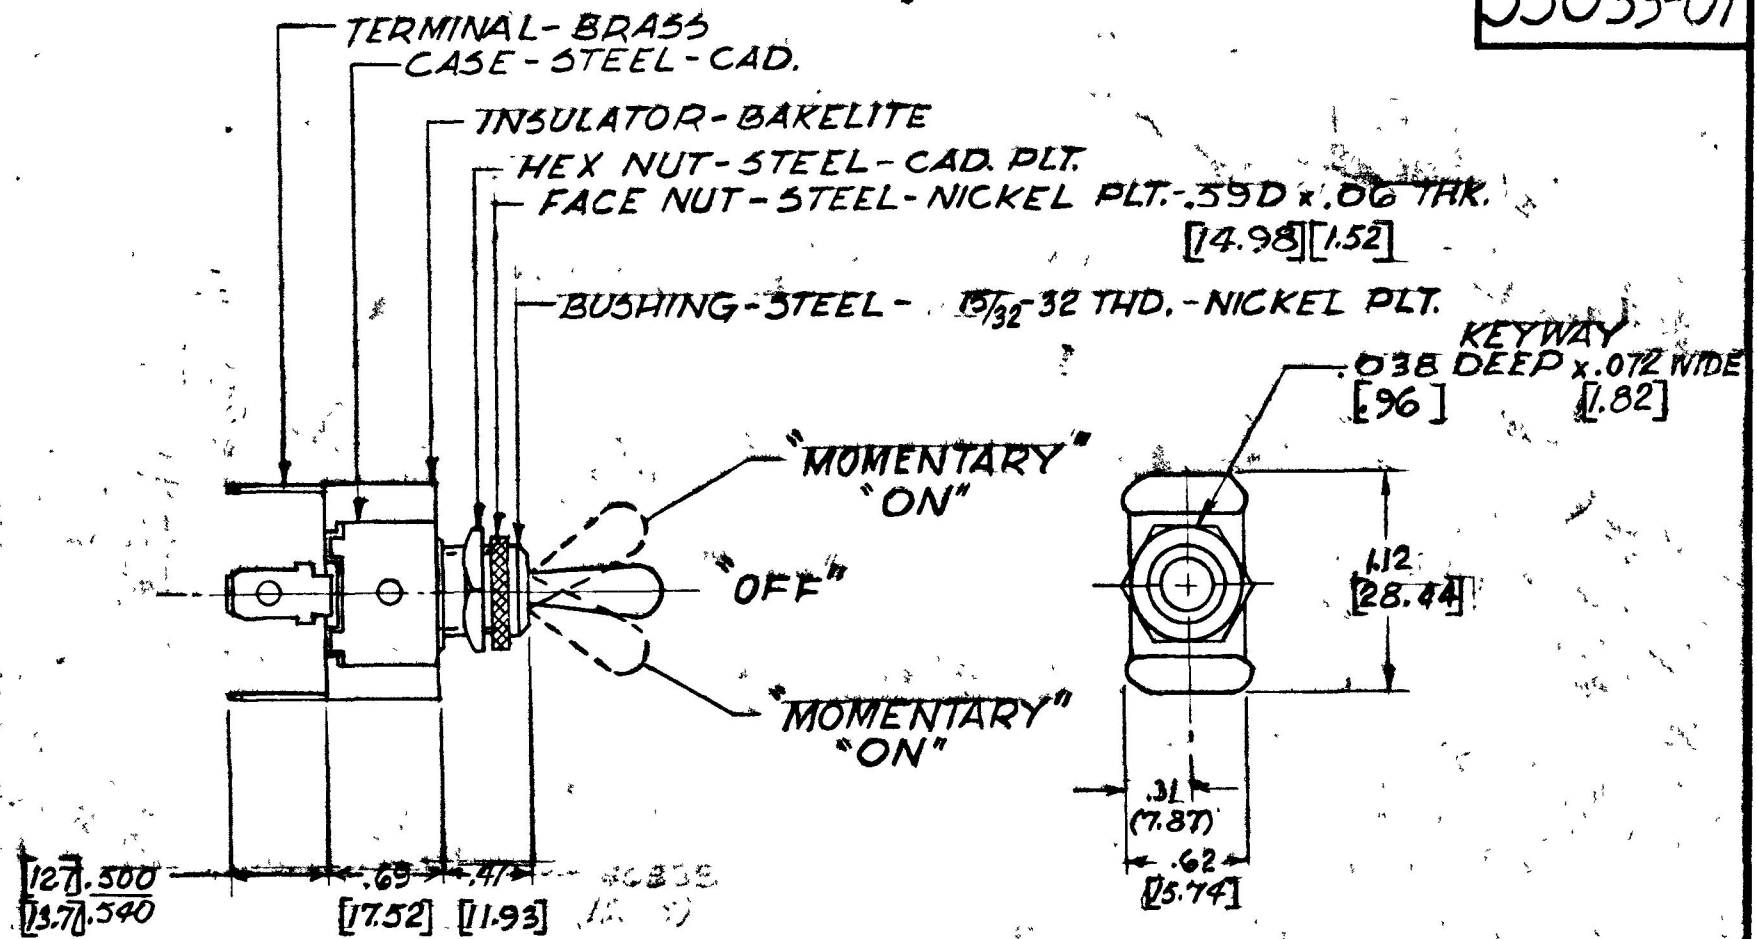

COLE-HERSEE CO. NFM 1-A-7

55033-01

NOTE
 (A) SILVER CONTACT SURFACES

25 AMP - 14 VOLT D.C.

DO NOT SCALE

LET	WAS	DATE	BY	LET	WAS	DATE	BY	MATERIAL	DRAWN	CHECKED	APPR'D	SCALE	DATE DRAWN
									S.B.	9/15/73		FULL	DEC 5, 1973
								FINISH	COLE-HERSEE COMPANY BOSTON, MASS 02127, U.S.A.				DATE BLUEPRINT
				A	ADD NOTE 25432	9/15/93	TJM	TOLERANCES	TOGGLE SWITCH				55033-01
					ISSUED	1-16-74		FRACTIONAL ±					
								DECIMAL ±					