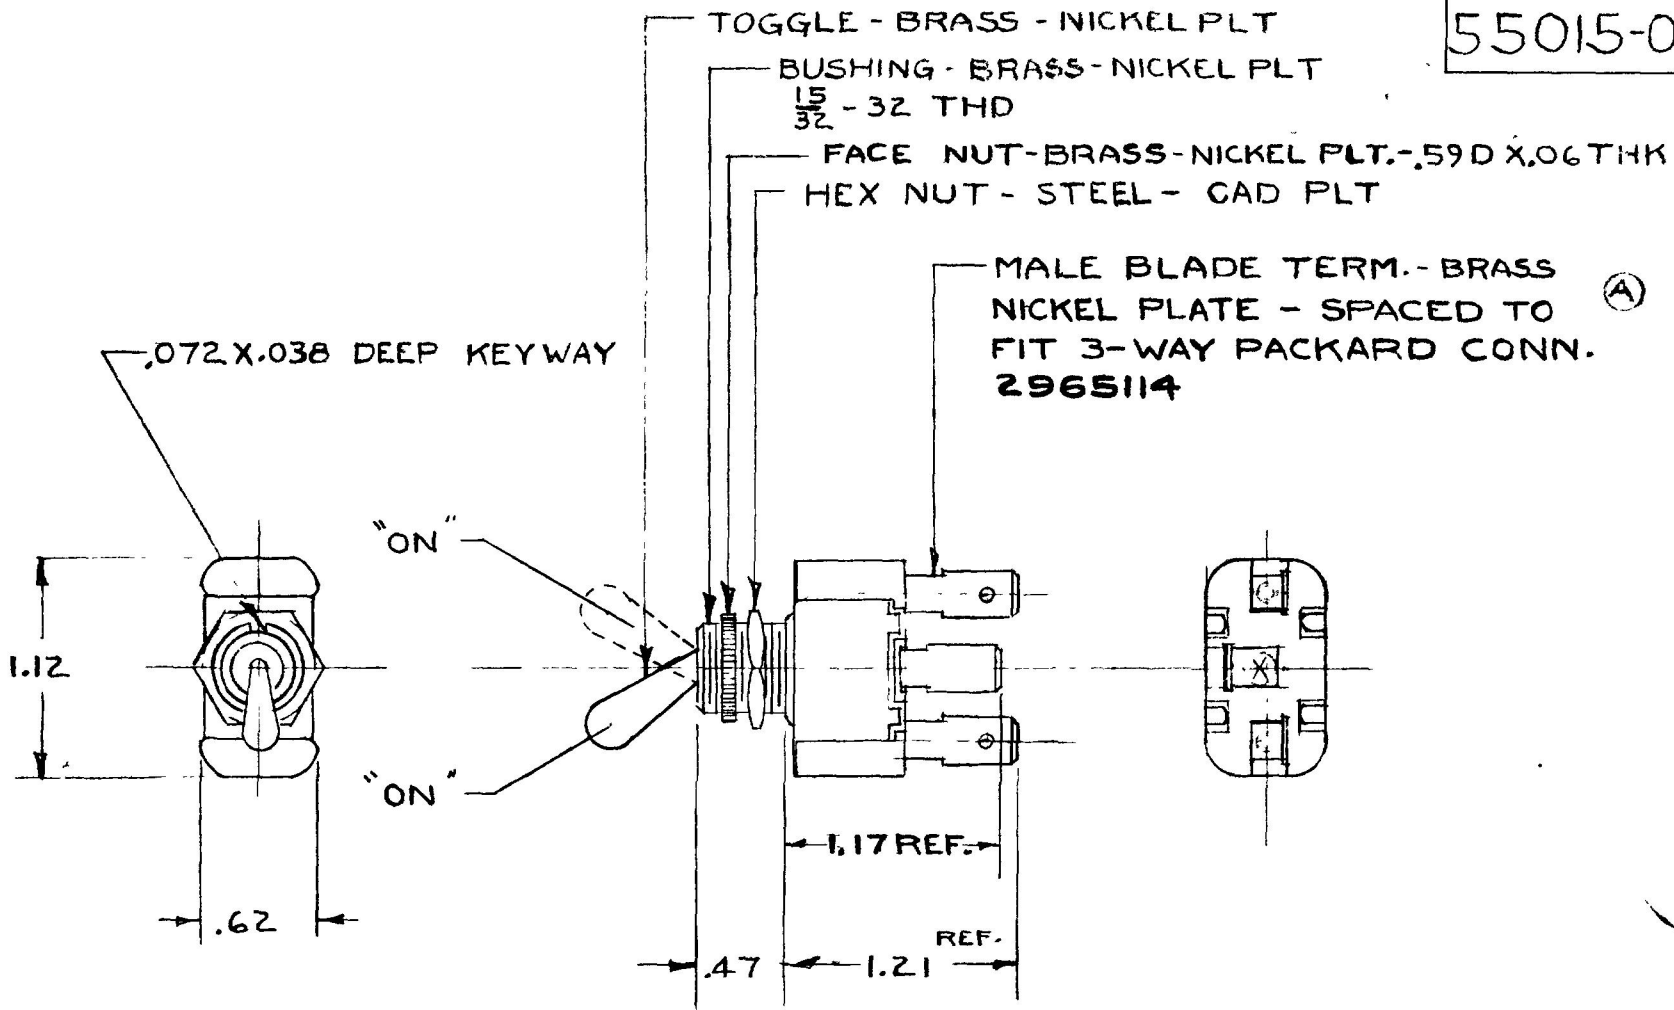

COLE-HERSEE CO.

55015-03

NOTE:
 ⓐ SILVER CONTACT SURFACES

DO NOT SCALE

LET	WAS	DATE	BY	LET	WAS	DATE	BY	MATERIAL	DRAWN	CHECKED	APPR V D	SCALE	LIBRARY	DATE DRAWN
								---	JH	A.S.		1" = 1"	LIBRARY 55015 W/TERMS SPACED TO FIT 3 WAY CONNECTOR. ⓑ	12-26-69
				C	ADD NOTE/25432	9/15/93	JH	FINISH	COLE-HERSEE COMPANY BOSTON, MASS 02127, USA					DATE BLUEPRINT
				B	ADDED 18033	3-14-69	JH							
				A	SAE J858	7-20-70	JH	TOLERANCE UNLESS SPECIFIED 2 DECIMAL + .010 3 DECIMAL + .005 ANGULAR ± 2°	SPDT TOGGLE SWITCH					PART NO
				-	ISSUED	6-19-70	VF							