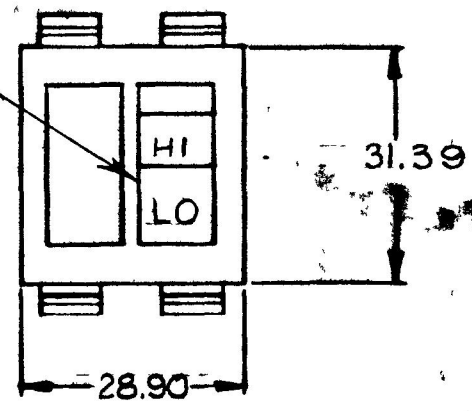

MM IN

23.80	0.937
25.4	1.000
28.57	1.125
28.90	1.138
29.18	1.149
31.39	1.235
36.14	1.423

54403-D1

MOUNTING HOLE DETAIL

ROCKER, BLACK

HOUSING, BLACK PLASTIC

METRIC

NOTE:

- 1. ALL DIMENSIONS ARE REF
- 2. 3 POSITION-OFF IN CENTER POS.

DO NOT SCALE

LET	WAS	DATE	BY	LET	WAS	DATE	BY	MATERIAL	DRAWN	CHECKED	APPRV'D	SCALE	DATE DRAWN				
								#	B	RFB		1:1	4-10-81				
								FINISH					DATE BLUEPRINT				
				B	ADDED CIRCUITRY	3-10-81	1Z		<p>Cole Hersee Co. 30 OLD COLONY AVENUE SOUTH BOSTON MA USA 02177</p>								
				A	ADDED NOTE	5/25/83	RFB	TOLERANCES									
					ISSUED	5/5/83	KFB	DECIMAL ±									
								METRIC ±									
												ROCKER SWITCH	54403-D1				