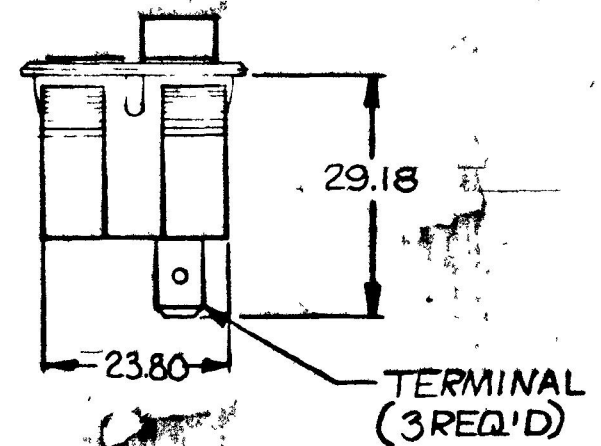

MM IN

23.80	0.937
25.4	1.000
28.57	1.125
28.90	1.138
29.18	1.149
31.39	1.235
36.14	1.423

54403-D1

MOUNTING HOLE DETAIL

ROCKER, BLACK

HOUSING, BLACK PLASTIC

METRIC

NOTE:

- 1. ALL DIMENSIONS ARE REF
- 2. 3 POSITION-OFF IN CENTER POS.

DO NOT SCALE

LET	WAS	DATE	BY	LET	WAS	DATE	BY	MATERIAL	DRAWN	CHECKED	APPRV'D	SCALE	DATE DRAWN				
								#	B	RFB		1:1	4-10-81				
								FINISH					DATE BLUEPRINT				
				B	ADDED CIRCUITRY	3-10-81	1Z		<p>Cole Hersee Co. 30 OLD COLONY AVENUE SOUTH BOSTON MA USA 02177</p>								
				A	ADDED NOTE	5/25/83	RFB	TOLERANCES									
					ISSUED	5/5/83	KFB	DECIMAL ±									
								METRIC ±									
												ROCKER SWITCH	54403-D1				