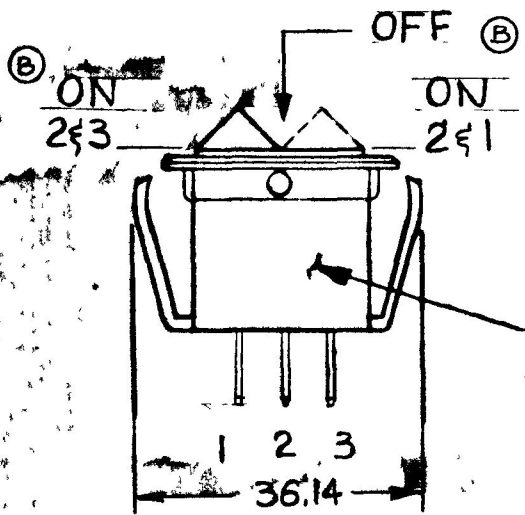

MM IN

23.80	0.937
25.4	1.000
28.57	1.125
28.90	1.138
29.18	1.149
31.39	1.235
36.14	1.423

54403-D1

MOUNTING HOLE DETAIL

ROCKER, BLACK

HOUSING, BLACK PLASTIC

METRIC

NOTE:

- 1. ALL DIMENSIONS ARE REF
- 2. 3 POSITION-OFF IN CENTER POS.

DO NOT SCALE

LET	WAS	DATE	BY	LET	WAS	DATE	BY	MATERIAL	DRAWN	CHECKED	APPRV'D	SCALE	DATE DRAWN				
								#	B	RFB		1:1	4-10-81				
								FINISH					DATE BLUEPRINT				
				B	ADDED CIRCUITRY	3-10-81	1Z		<p>Cole Hersee Co. 30 OLD COLONY AVENUE SOUTH BOSTON MA USA 02177</p>								
				A	ADDED NOTE	5/25/83	RFB	TOLERANCES									
					ISSUED	5/5/83	KFB	DECIMAL ±									
								METRIC ±									
												ROCKER SWITCH	54403-D1				