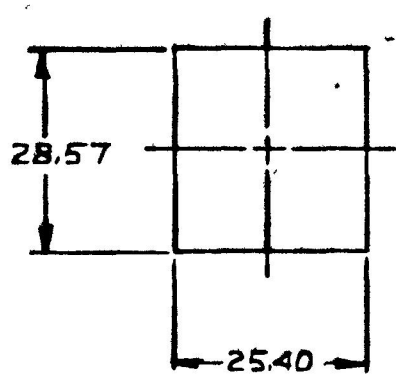

MM IN

23.80	0.937
25.4	1.000
28.57	1.125
28.90	1.138
29.18	1.149
31.39	1.235
36.14	1.423

54403-D1

MOUNTING HOLE DETAIL

ROCKER, BLACK

HOUSING, BLACK PLASTIC

METRIC

NOTE:

- 1. ALL DIMENSIONS ARE REF
- 2. 3 POSITION-OFF IN CENTER POS.

DO NOT SCALE

LET	WAS	DATE	BY	LET	WAS	DATE	BY	MATERIAL	DRAWN	CHECKED	APPRV'D	SCALE	DATE DRAWN				
								#	B	RFB		1:1	4-10-81				
								FINISH					DATE BLUEPRINT				
				B	ADDED CIRCUITRY	3-10-81	1Z		<p>Cole Hersee Co. 30 OLD COLONY AVENUE SOUTH BOSTON MA USA 02177</p>								
				A	ADDED NOTE	5/25/83	RFB	TOLERANCES									
					ISSUED	5/5/83	KFB	DECIMAL ±									
								METRIC ±									
												ROCKER SWITCH	54403-D1				