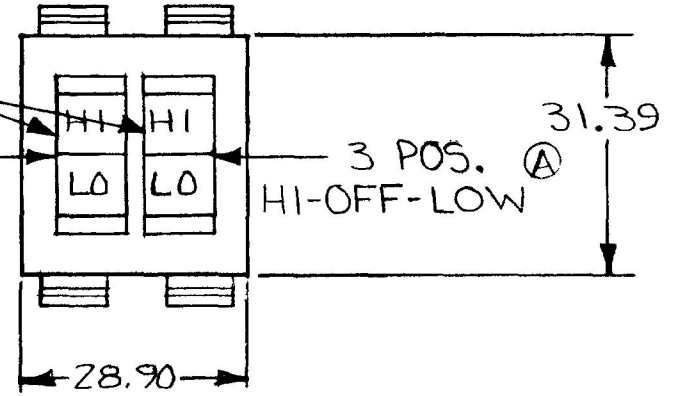

MM	IN
23.80	.937
25.40	1.000
28.57	1.125
28.90	1.138
29.18	1.149
31.39	1.235
36.14	1.423

54204-01

MOUNTING HOLE DETAIL

ROCKER, BLACK

Ⓐ 3 POS.  
HI-OFF-LO

EX191Z5E

HOUSING,  
BLACK PLASTIC

TERMINAL  
(6 REQ'D)

METRIC

NOTE

ALL DIMENSIONS ARE REFERENCE **DO NOT SCALE**

LET	WAS	DATE	BY	LET	WAS	DATE	BY	MATERIAL	DRAWN	CHECKED	APPR'D	SCALE	DATE DRAWN
								//	Ⓒ	LEE		1:1	4-14-81
								FINISH	 20 OLD COLONY AVENUE SOUTH BOSTON MA U.S.A. 02127				DATE BLUEPRINT
								//					
					A	ECN 23373	1/19/81	1A	TOLERANCES DECIMAL ± METRIC ±				54204-01
					ISSUED	5/5/83	KEB	ROCKER SWITCH					