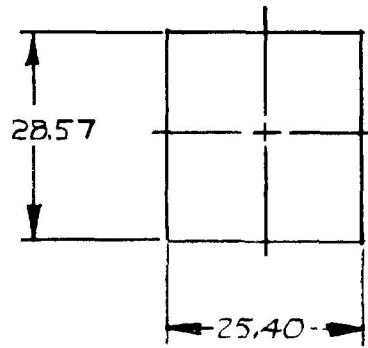

MM	IN
23.80	.937
25.40	1.000
28.57	1.125
28.90	1.138
29.18	1.149
31.39	1.235
36.14	1.423

54204-01

MOUNTING HOLE DETAIL

ROCKER, BLACK

Ⓐ 3 POS.  
HI-OFF-LO

EX191Z5E

HOUSING,  
BLACK PLASTIC

TERMINAL  
(6 REQ'D)

METRIC

NOTE

ALL DIMENSIONS ARE REFERENCE **DO NOT SCALE**

LET	WAS	DATE	BY	LET	WAS	DATE	BY	MATERIAL	DRAWN	CHECKED	APPR'D	SCALE	DATE DRAWN
								//	Ⓒ	LEE		1:1	4-14-81
								FINISH	 20 OLD COLONY AVENUE SOUTH BOSTON MA U.S.A. 02127				DATE BLUEPRINT
								//					
					A	ECN 23373	1/19/81	1A	TOLERANCES DECIMAL ± METRIC ±				54204-01
					ISSUED	5/5/83	KEB	ROCKER SWITCH					