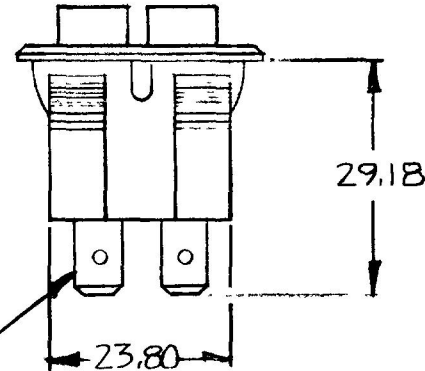

MM	IN
23.80	.937
25.40	1.000
28.57	1.125
28.90	1.138
29.18	1.149
31.39	1.235
36.14	1.423

54204-01

MOUNTING HOLE DETAIL

ROCKER, BLACK

Ⓐ 3 POS.  
HI-OFF-LO

EX191Z5E

HOUSING,  
BLACK PLASTIC

TERMINAL  
(6 REQ'D)

METRIC

NOTE

ALL DIMENSIONS ARE REFERENCE **DO NOT SCALE**

LET	WAS	DATE	BY	LET	WAS	DATE	BY	MATERIAL	DRAWN	CHECKED	APPR'D	SCALE	DATE DRAWN
								//	Ⓒ	LEE		1:1	4-14-81
								FINISH	 20 OLD COLONY AVENUE SOUTH BOSTON MA U.S.A. 02127				DATE BLUEPRINT
								//					
					A	ECN 23373	1/19/81	1A	TOLERANCES DECIMAL ± METRIC ±				54204-01
					ISSUED	5/5/83	KEB	ROCKER SWITCH					