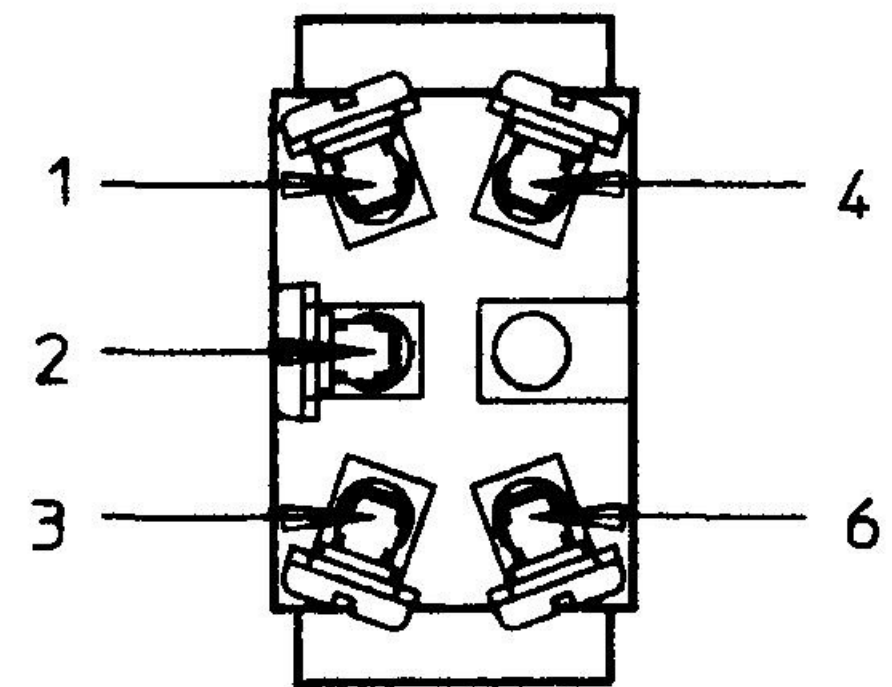

MM	IN
0 96	0 032
1 82	0 072
9 53	0 375
19 05	0 750
30 86	1 215
34 92	1 375

- NOTES
- 1 SILVER CONTACTS
  - 2 25 AMPS @ 12V DC LAMP LOAD
  - 3 INDEPENDENT PILOT LIGHT (12V BULB) @ 4 & 6 (SEE CHART FOR COLOR)
  - 4 NEOPRENE SEAL IN BUSHING
  - 5 ALL DIMENSIONS REFERENCE

ON1	RED
OFF	WHITE
ON2	WHITE
TOGGLE POS.	PILOT LT 'ON' TOGGLE COLOR

METRIC

DO NOT SCALE

LET	WAS	DATE	BY	LET	WAS	DATE	BY	MATERIAL	DRAWN	CHK	APVD	SCALE	DATE DRAWN
									DPS	AF		11	9/29/81
				B	PER ECO #520107	11/15/81	CM	FINISH	<b>Cole Hersee Co.</b> 20 OLD COLONY AVENUE BOSTON, MA, U.S.A., 02127				DATE BLUEPRINTED
				A	PUT ON CAD ECN 28129	3/5/96	EB	TOLERANCES					SW, TOGGLE SPDT
					ISSUED	11/2/81	RJF	DECIMAL ±0.10 ANGLE ±					