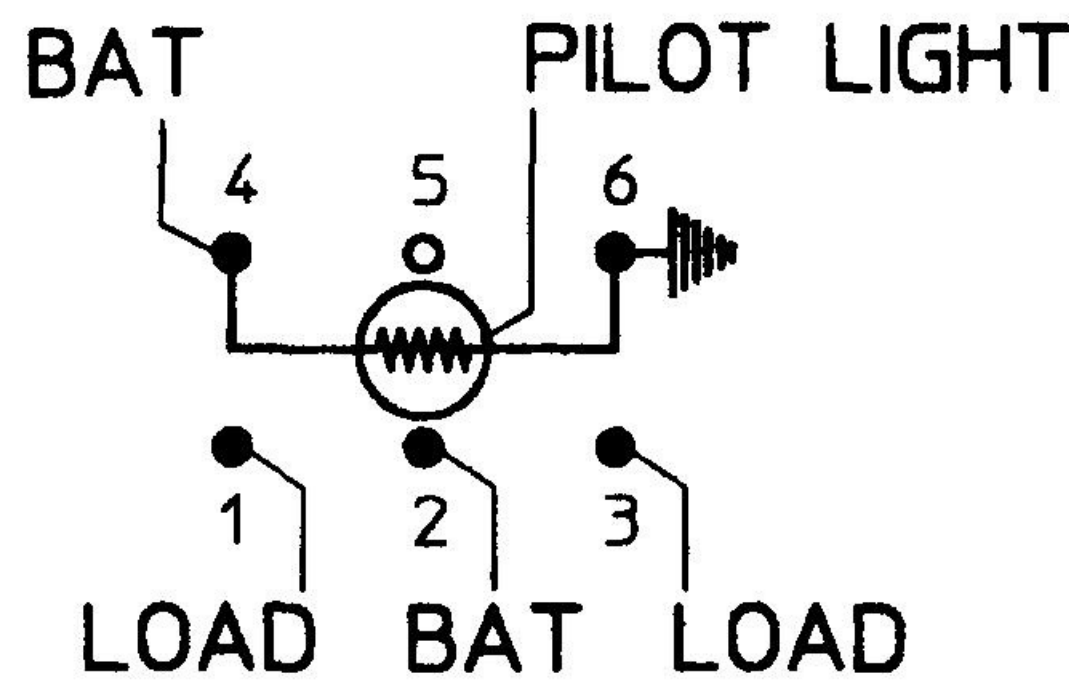

MM	IN
0 96	0 032
1 82	0 072
9 53	0 375
19 05	0 750
30 86	1 215
34 92	1 375

- NOTES
- 1 SILVER CONTACTS
  - 2 25 AMPS @ 12V DC LAMP LOAD
  - 3 INDEPENDENT PILOT LIGHT (12V BULB) @ 4 & 6 (SEE CHART FOR COLOR)
  - 4 NEOPRENE SEAL IN BUSHING
  - 5 ALL DIMENSIONS REFERENCE

ON1	RED
OFF	WHITE
ON2	WHITE
TOGGLE POS.	PILOT LT 'ON' TOGGLE COLOR

METRIC

DO NOT SCALE

LET	WAS	DATE	BY	LET	WAS	DATE	BY	MATERIAL	DRAWN	CHK	APVD	SCALE	DATE DRAWN
									DPS	AF		11	9/29/81
				B	PER ECO #520107	11/15/81	CM	FINISH	<b>Cole Hersee Co.</b> 20 OLD COLONY AVENUE BOSTON, MA, U.S.A., 02127				DATE BLUEPRINTED
				A	PUT ON CAD ECN 28129	3/5/96	EB	TOLERANCES					SW, TOGGLE SPDT
					ISSUED	11/2/81	RJF	DECIMAL ±0.10 ANGLE ±					