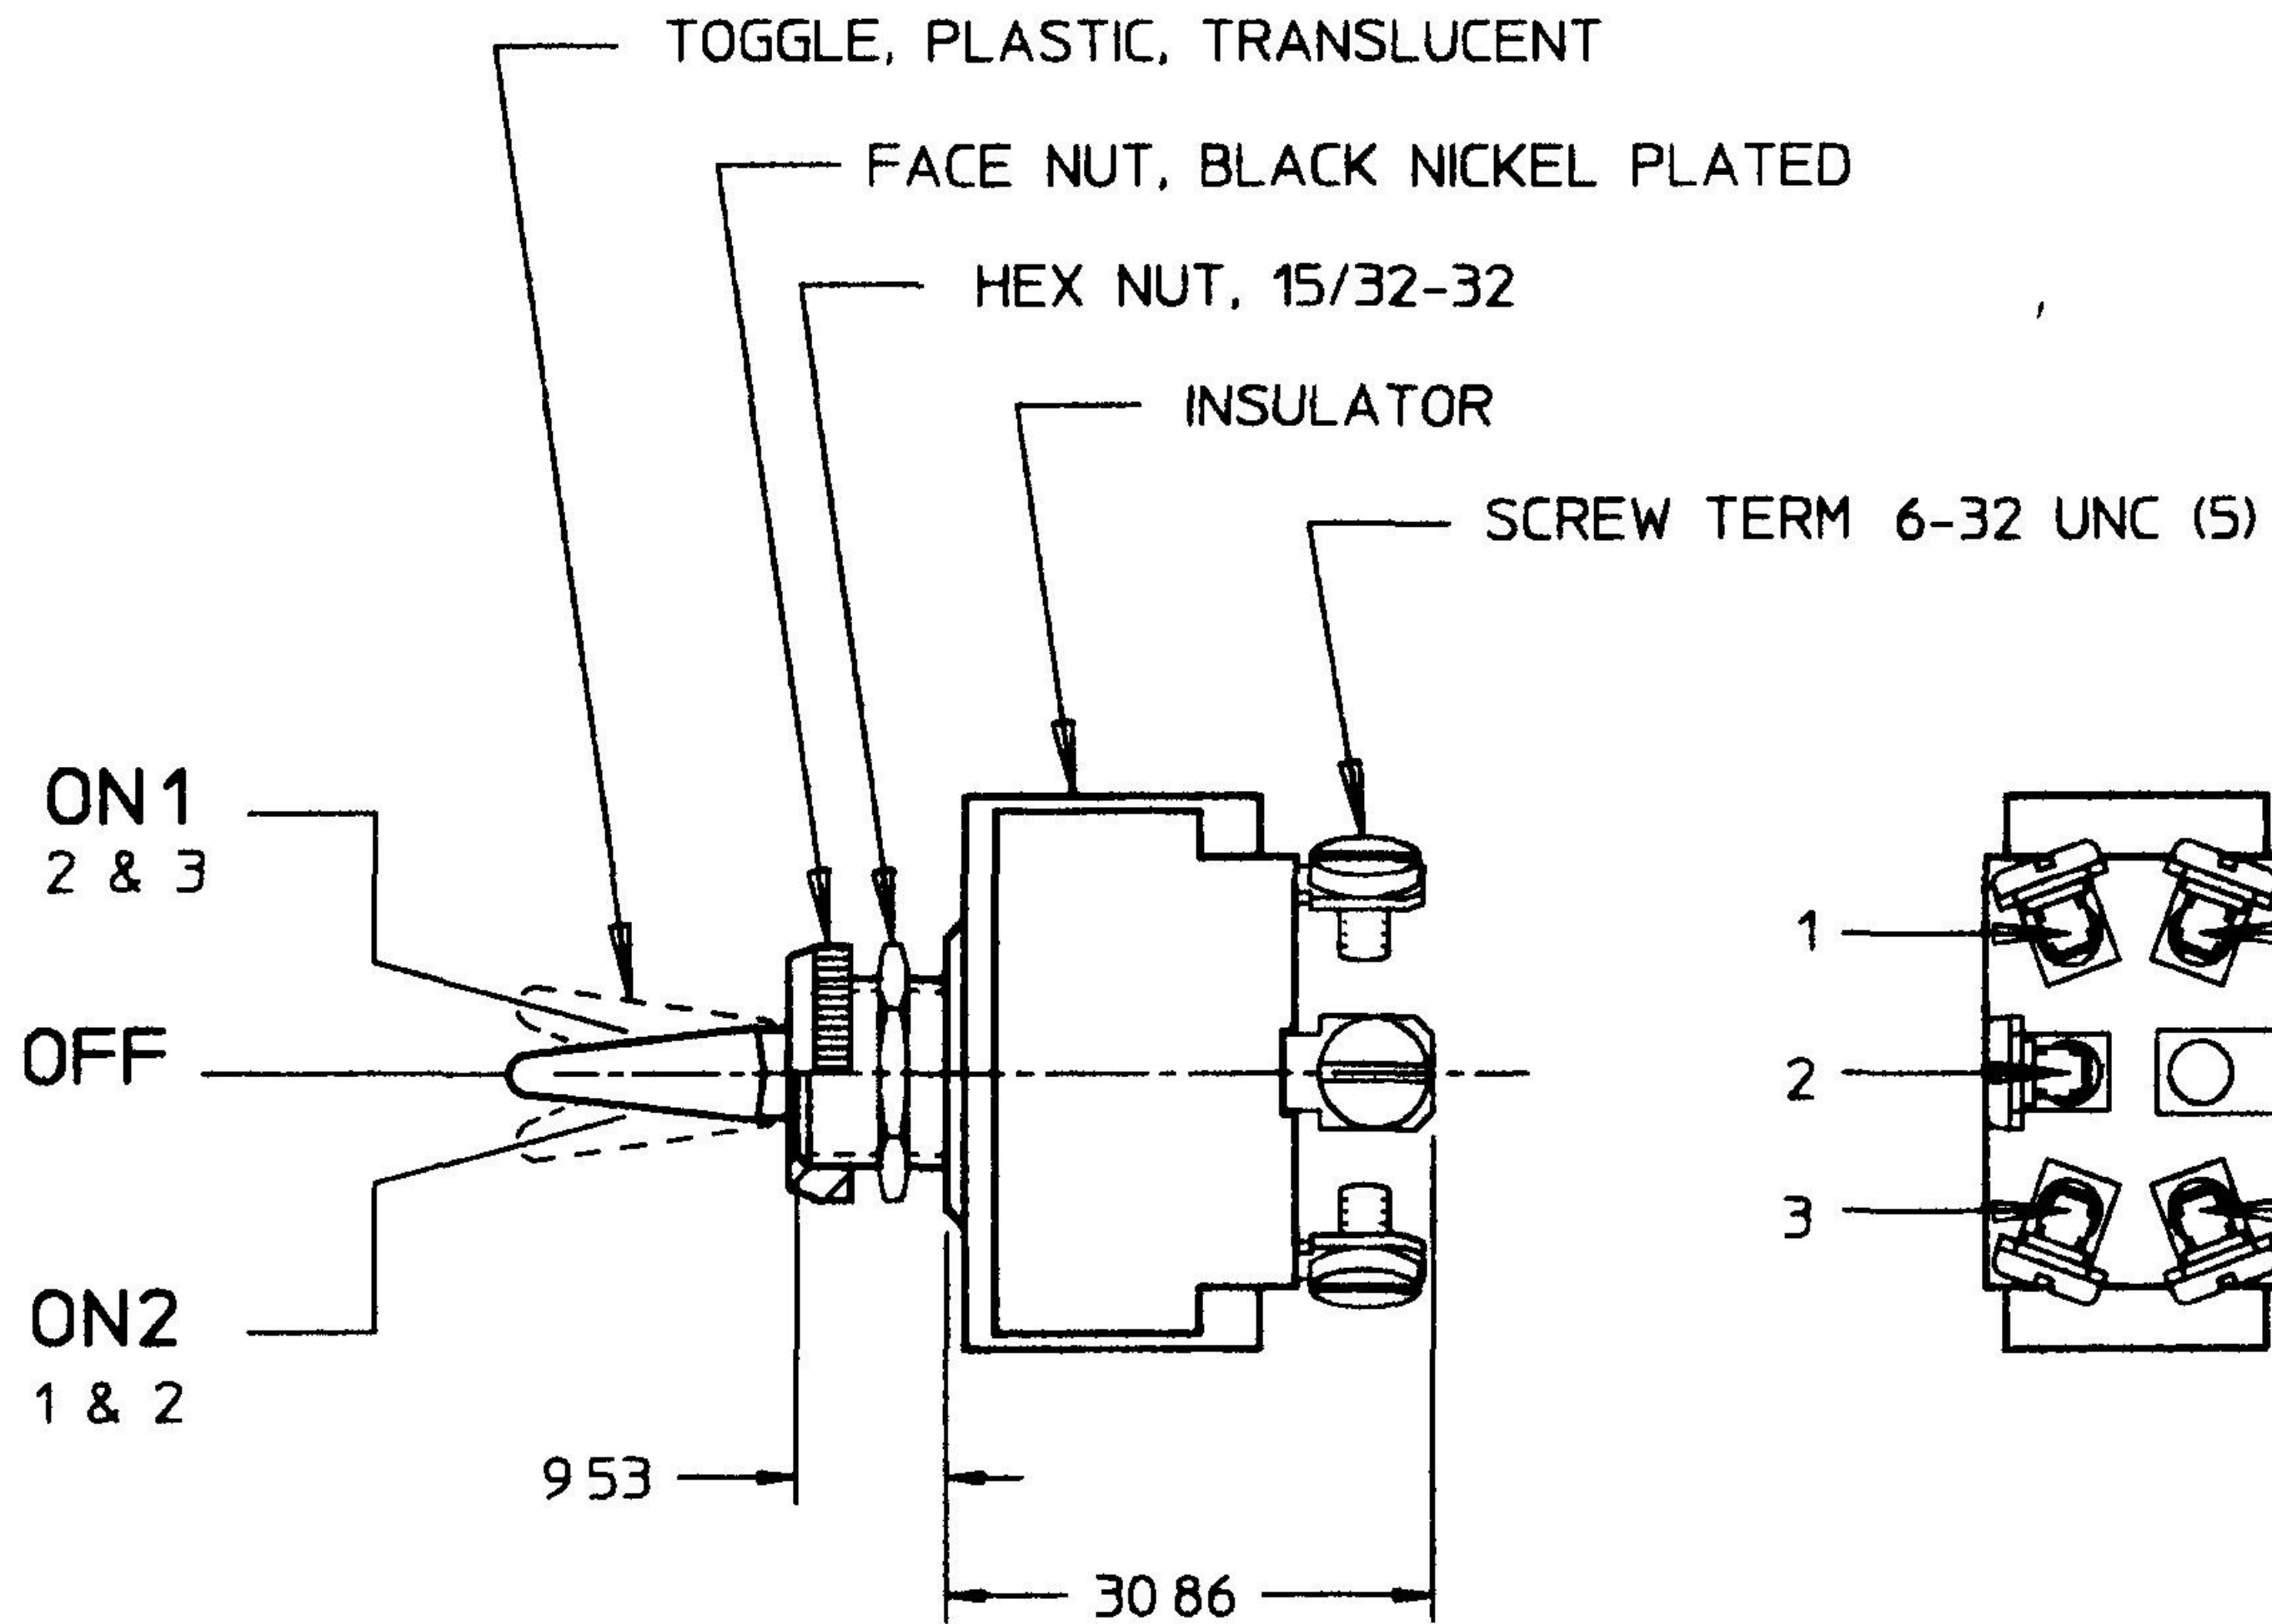

MM	IN
0 96	0 032
1 82	0 072
9 53	0 375
19 05	0 750
30 86	1 215
34 92	1 375

- NOTES
- 1 SILVER CONTACTS
  - 2 25 AMPS @ 12V DC LAMP LOAD
  - 3 INDEPENDENT PILOT LIGHT (12V BULB) @ 4 & 6 (SEE CHART FOR COLOR)
  - 4 NEOPRENE SEAL IN BUSHING
  - 5 ALL DIMENSIONS REFERENCE

ON1	RED
OFF	WHITE
ON2	WHITE
TOGGLE POS.	PILOT LT 'ON' TOGGLE COLOR

METRIC

DO NOT SCALE

LET	WAS	DATE	BY	LET	WAS	DATE	BY	MATERIAL	DRAWN	CHK	APVD	SCALE	DATE DRAWN
									DPS	AF		11	9/29/81
				B	PER ECO #520107	11/15/81	CM	FINISH	<b>Cole Hersee Co.</b> 20 OLD COLONY AVENUE BOSTON, MA, U.S.A., 02127				DATE BLUEPRINTED
				A	PUT ON CAD ECN 28129	3/5/96	EB	TOLERANCES					SW, TOGGLE SPDT
					ISSUED	11/2/81	RJF	DECIMAL ±0.10 ANGLE ±					