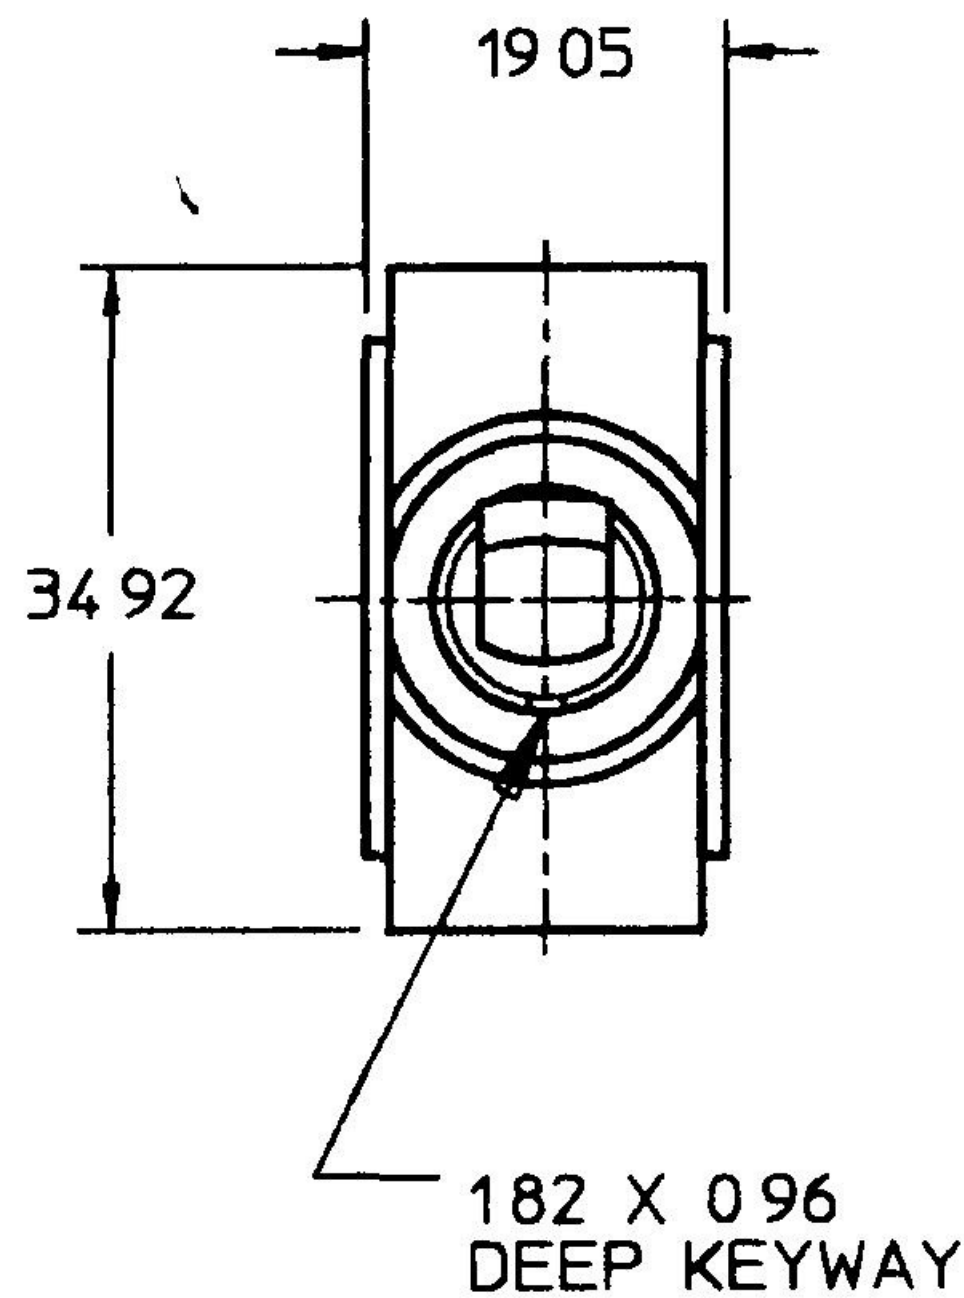

MM	IN
0 96	0 032
1 82	0 072
9 53	0 375
19 05	0 750
30 86	1 215
34 92	1 375

- NOTES
- 1 SILVER CONTACTS
  - 2 25 AMPS @ 12V DC LAMP LOAD
  - 3 INDEPENDENT PILOT LIGHT (12V BULB) @ 4 & 6 (SEE CHART FOR COLOR)
  - 4 NEOPRENE SEAL IN BUSHING
  - 5 ALL DIMENSIONS REFERENCE

ON1	RED
OFF	WHITE
ON2	WHITE
TOGGLE POS.	PILOT LT 'ON' TOGGLE COLOR

METRIC

DO NOT SCALE

LET	WAS	DATE	BY	LET	WAS	DATE	BY	MATERIAL	DRAWN	CHK	APVD	SCALE	DATE DRAWN
									DPS	AF		11	9/29/81
				B	PER ECO #520107	11/15/81	CM	FINISH	<b>Cole Hersee Co.</b> 20 OLD COLONY AVENUE BOSTON, MA, U.S.A., 02127				DATE BLUEPRINTED
				A	PUT ON CAD ECN 28129	3/5/96	EB	TOLERANCES					SW, TOGGLE SPDT
					ISSUED	11/2/81	RJF	DECIMAL ±0.10 ANGLE ±					