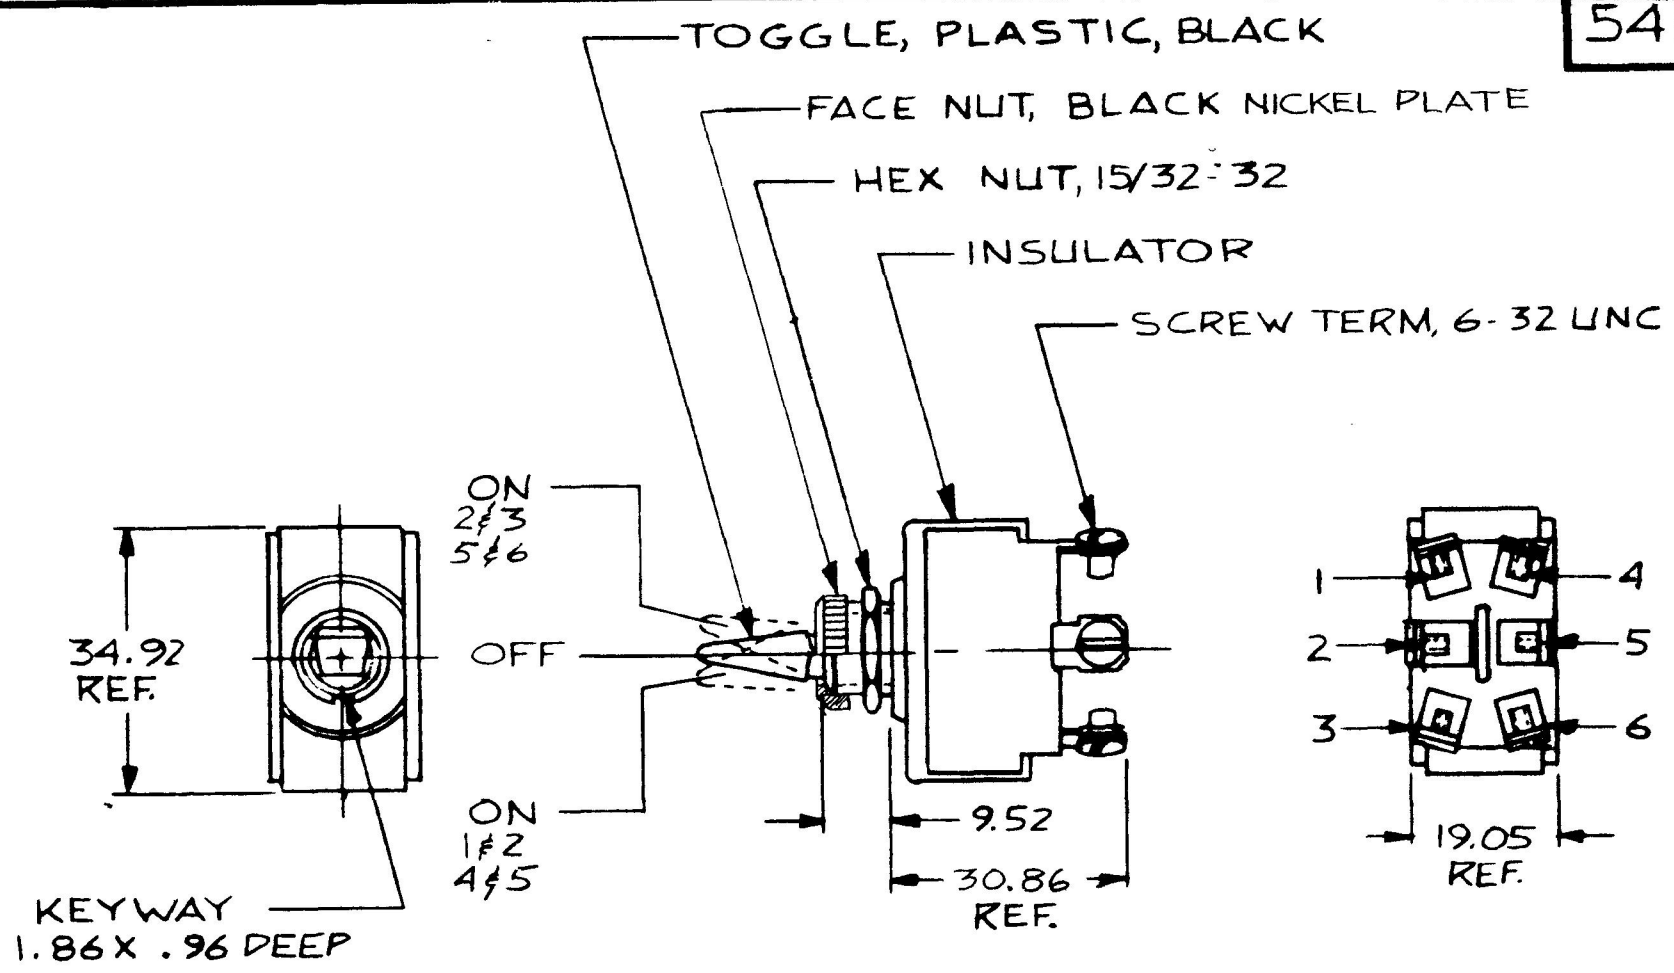

54107

1M	IN
.96	.038
.82	.072
.52	.375
10.05	.750
30.86	1.215
31.92	1.375

NOTES  
 1. SILVER CONTACTS  
 2. RATING: 25AMPS @12V. DC LAMP LOAD

METRIC

DO NOT SCALE

LET	WAS	DATE	BY	LET	WAS	DATE	BY	MATERIAL	DRAWN	CHECKED	APPROVED	SCALE	DATE DRAWN
								#	DPS	RJA		1:1	10-5-81
								FINISH	 Cole Hersee Co. <small>20 OLD COLONY AVENUE SOUTH DENVER CO. U.S.A. 80177</small>				DATE BLUEPRINT
								TOLERANCES					
								DECIMAL ± .010	D.P.D.T. TOGGLE SW.				54107
							METRIC ± .25						
					ISSUED	11-2-81	RJP						