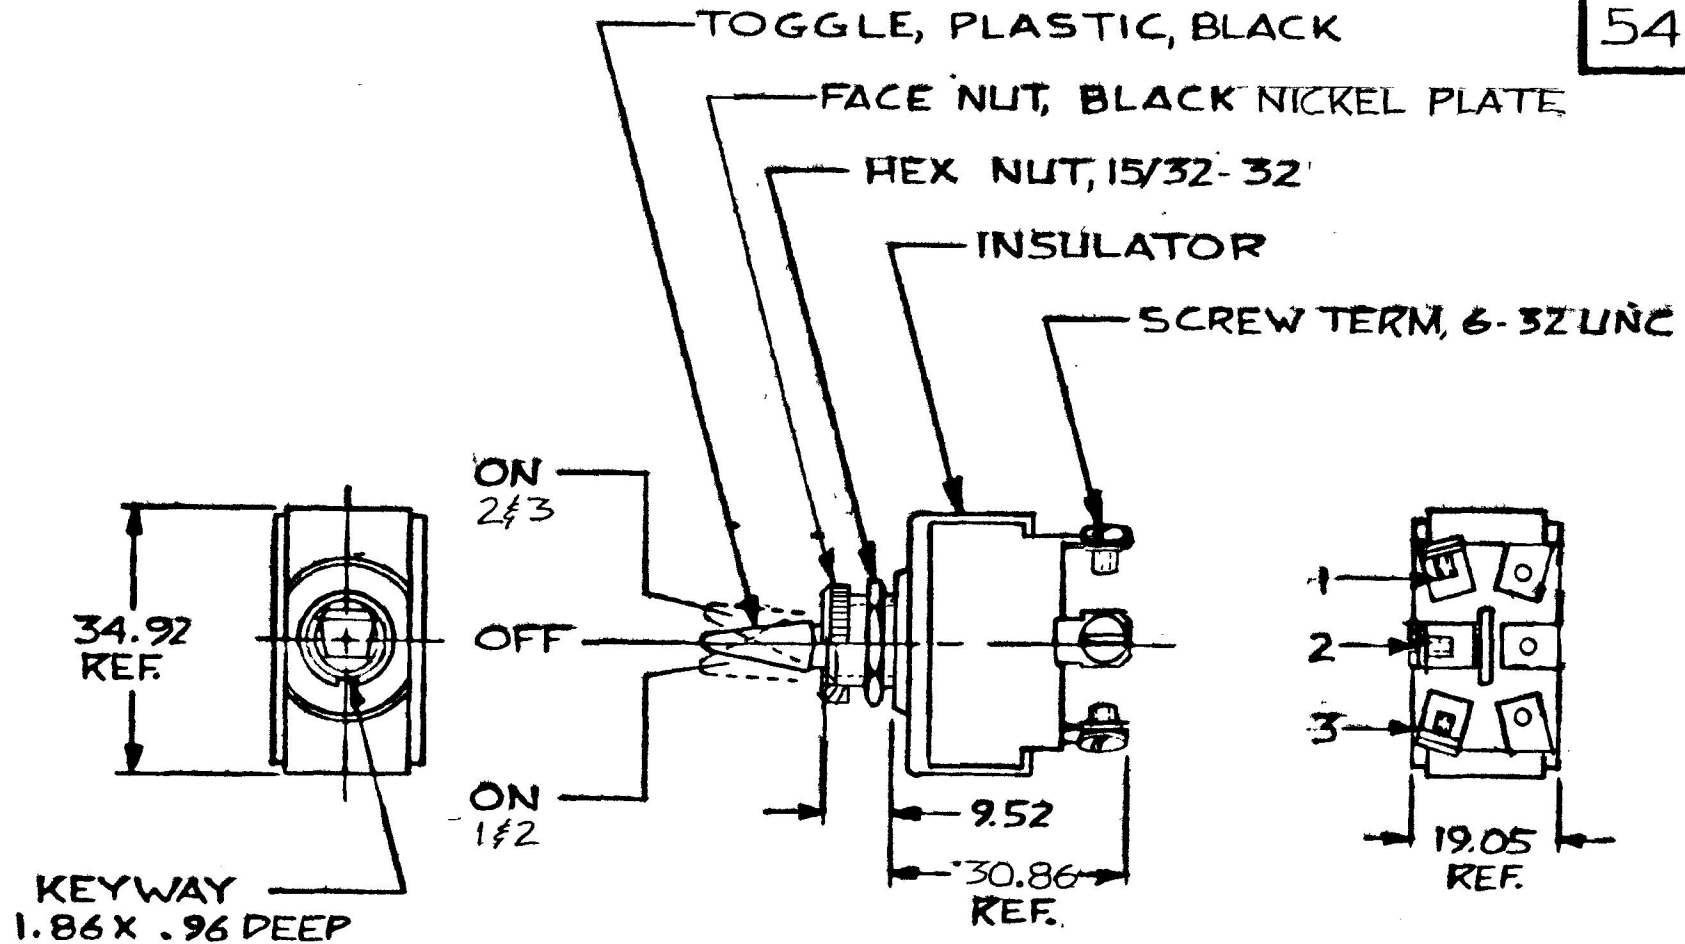

MM	IN
.96	.038
1.82	.072
9.52	.375
19.05	.750
30.86	1.215
49.2	1.9375

54103

NOTES  
 1. SILVER CONTACTS  
 2. RATING: 25AMPS @12V. DC LAMP LOAD

METRIC

DO NOT SCALE

LET	WAS	DATE	BY	LET	WAS	DATE	BY	MATERIAL	DRAWN	CHECKED	APPRV D	SCALE	DATE DRAWN
								—H—	DPS	RJH		1:1	10-5-81
								FINISH	 Cole Hersee Co. <small>20 OLD COLONY AVENUE SOUTH BOSTON, MA U.S.A. 02127</small>				DATE BLUEPRINT
								—H—					
								TOLERANCES	S.P.D.T. TOGGLE SW. 54103				
								DECIMAL ±.010					
								METRIC ±.25					
					ISSUED	11-2-81	RVP						

10014-78