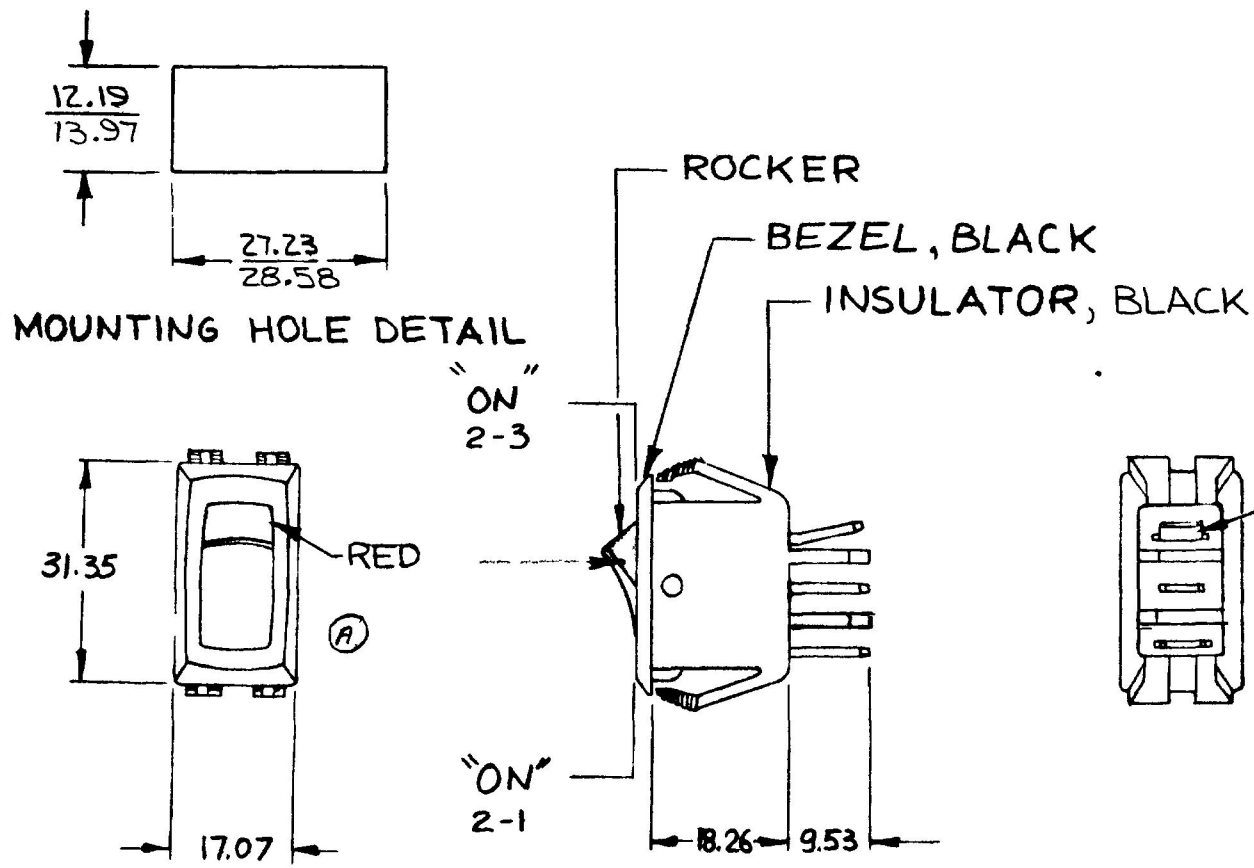

54007

MM	IN
9.53	.375
12.19	.480
15.87	.550
17.07	.672
18.26	.719
27.23	1.072
28.58	1.125
31.35	1.234

EX 22490A

METRIC

DO NOT SCALE

LET	WAS	DATE	BY	LET	WAS	DATE	BY	MATERIAL	DRAWN	CHECKED	APPR'D	SCALE	DATE DRAWN
								—	ZU	<i>[Signature]</i>		1:1	3-5-87
								FINISH	 <small>20 OLD COLONY AVENUE SOUTH BOSTON MA U.S.A. 02127</small>				DATE BLUEPRINT
								TOLERANCES					
				A	ECN 23491	4/16/87	AF	DECIMAL ±	SWITCH, ROCKER, SPDT				54007
					ISSUED	3-9-87	METRIC ±						