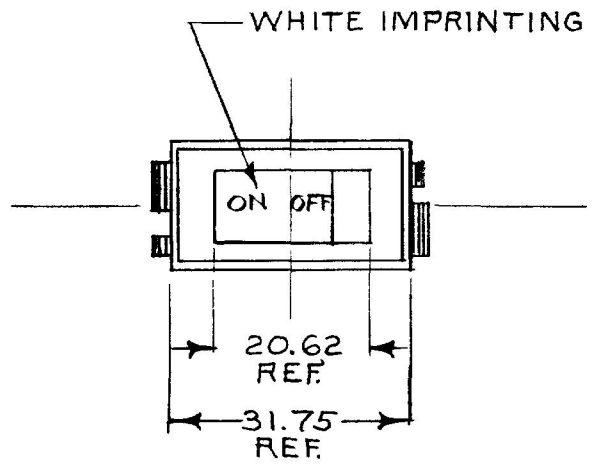

54000-03

MOUNTING HOLE DETAIL

NOTES:
 1. BLACK TIPPER W/BLACK BASE
 2. MTG. HOLE PANEL .020 -.250 THK.

METRIC

EX 18093A

DO NOT SCALE

LET	WAS	DATE	BY	LET	WAS	DATE	BY	MATERIAL	DRAWN	CHECKED	APPRV D	SCALE	DATE DRAWN
								<i>X</i>	EA	<i>SU</i>		1:1	10-26-78
								FINISH	Cole Hersee Co. <small>20 OLD COLONY AVENUE SOUTH BOSTON MA U.S.A. 02127</small>				DATE BLUEPRINT
								<i>X</i>					
				E	ECN 24161	8-24-89	JK	TOLERANCES	SWITCH, ROCKER, S.P.S.T. 54000-03				
				A	REDRAWN	11-19-84	AK	DECIMAL ±					
								METRIC ±					

H-188(4-78)