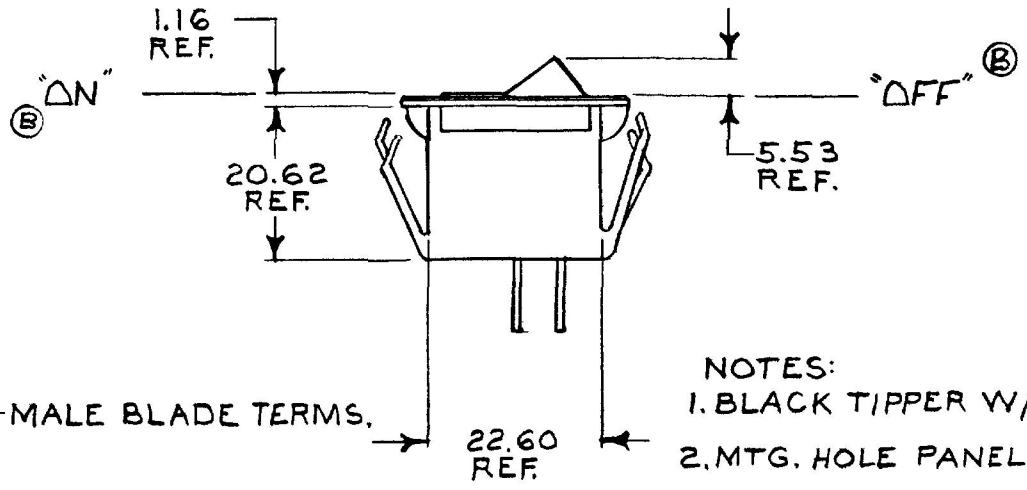

54000-03

MOUNTING HOLE DETAIL

NOTES:
 1. BLACK TIPPER W/BLACK BASE
 2. MTG. HOLE PANEL .020 -.250 THK.

METRIC

EX 18093A

DO NOT SCALE

LET	WAS	DATE	BY	LET	WAS	DATE	BY	MATERIAL	DRAWN	CHECKED	APPRV D	SCALE	DATE DRAWN
								<i>X</i>	EA	<i>SU</i>		1:1	10-26-78
								FINISH	Cole Hersee Co. <small>20 OLD COLONY AVENUE SOUTH BOSTON MA U.S.A. 02127</small>				DATE BLUEPRINT
								<i>X</i>					
				E	ECN 24161	8-24-89	JK	TOLERANCES	SWITCH, ROCKER, S.P.S.T. 54000-03				
				A	REDRAWN	11-19-84	AK	DECIMAL ±					
								METRIC ±					

H-188(4-78)