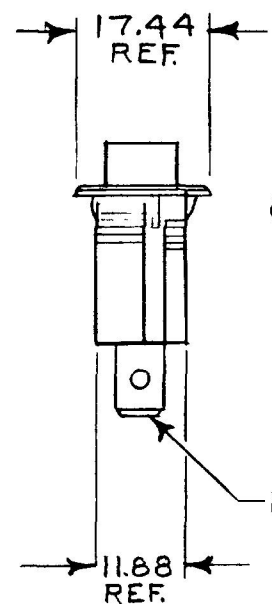

54000-03

MOUNTING HOLE DETAIL

NOTES:
 1. BLACK TIPPER W/BLACK BASE
 2. MTG. HOLE PANEL .020 -.250 THK.

METRIC

EX 18093A

DO NOT SCALE

LET	WAS	DATE	BY	LET	WAS	DATE	BY	MATERIAL	DRAWN	CHECKED	APPRV D	SCALE	DATE DRAWN
								<i>X</i>	EA	<i>SU</i>		1:1	10-26-78
								FINISH	Cole Hersee Co. <small>20 OLD COLONY AVENUE SOUTH BOSTON MA U.S.A. 02127</small>				DATE BLUEPRINT
								<i>X</i>					
				E	ECN 24161	8-24-89	JK	TOLERANCES	SWITCH, ROCKER, S.P.S.T. 54000-03				
				A	REDRAWN	11-19-84	AK	DECIMAL ±					
								METRIC ±					

H-188(4-78)