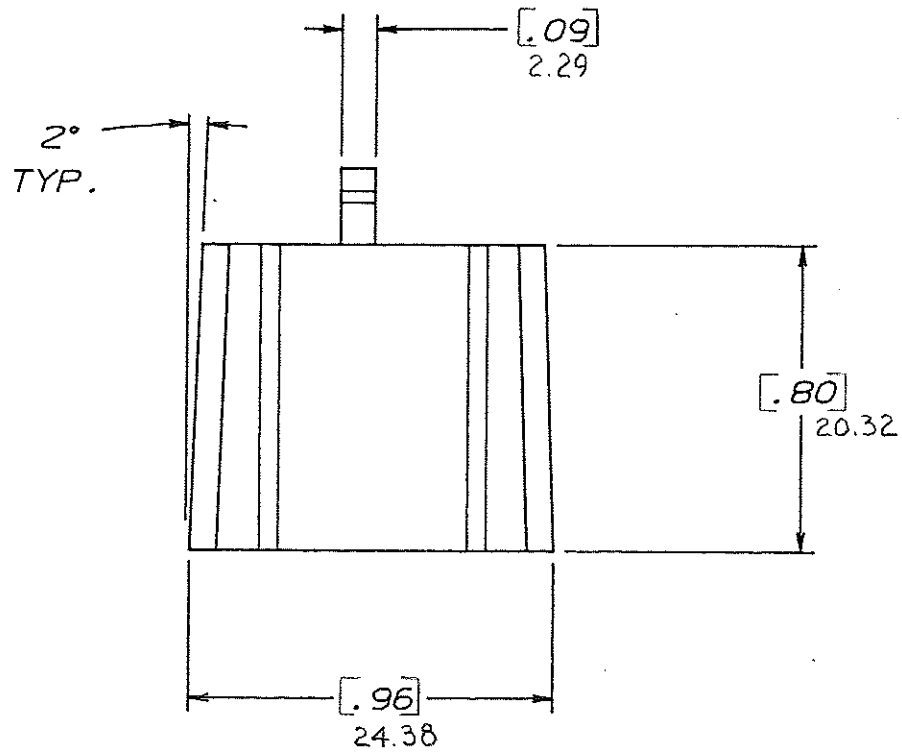

DRAWING NO.

NOTE:
ALL DIMENSIONS ARE IN MILLIMETERS.
ENGLISH DIMENSIONS IN [].

CERTIFICATION OF
COUNTRY OF ORIGIN
REQUIRED

COPIES TO	MAT'L. SPEC.	FINISH	SCALE	DR.	CHK.	DATE	SUPER. DR.	RAW STK. WT.	LBS./M	TOLERANCE UNLESS OTHERWISE SPECIFIED	TITLE	
											TWO PLACE DEC. ± .50mm [.020]	FRACTION ±
1				GES. Dr. 7.94	W	10-11-94						
2												
3												
4												
5												
6												
7												
8												
9												
10												
11												
12												
13												
14												
15												
16												
17												
18												
19												
20												
21												
22												
23												
24												
25												
26												
27												
28												
29												
30												
31												
32												
33												
34												
35												
36												
37												
38												
39												
40												
41												
42												
43												
44												
45												
46												
47												
48												
49												
50												
51												
52												
53												
54												
55												
56												
57												
58												
59												
60												
61												
62												
63												
64												
65												
66												
67												
68												
69												
70												
71												
72												
73												
74												
75												
76												
77												
78												
79												
80												
81												
82												
83												
84												
85												
86												
87												
88												
89												
90												
91												
92												
93												
94												
95												
96												
97												
98												
99												
100												

Black Loks

Littelfuse
800 E. NORTHWEST HIGHWAY
DES PLAINES, ILLINOIS 60016
DRWG. NO. 03540523Z
E.