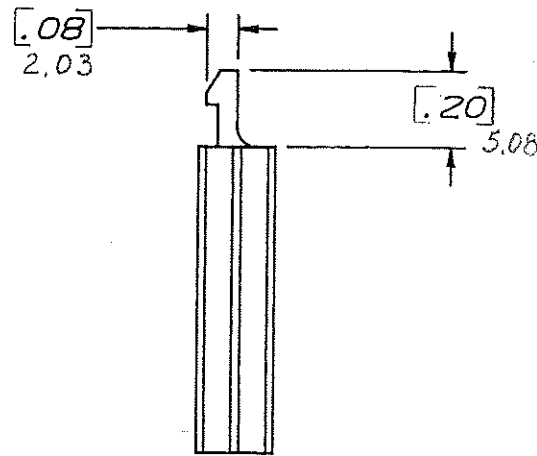

DRAWING NO.

NOTE:
ALL DIMENSIONS ARE IN MILLIMETERS.
ENGLISH DIMENSIONS IN [].

CERTIFICATION OF
COUNTRY OF ORIGIN
REQUIRED

COPIES TO	MAT'L. SPEC.	FINISH	SCALE	DR.	CHK.	DATE	SUPER. DR.	RAW STK. WT.	LBS./M	TOLERANCE UNLESS OTHERWISE SPECIFIED	TITLE	
											TWO PLACE DEC. ± .50mm [.020]	FRACTION ±
1				GES. Dr. 7.94	W	10-11-94						
2												
3												
4												
5												
6												
7												
8												
9												
10												
11												
12												
13												
14												
15												
16												
17												
18												
19												
20												
21												
22												
23												
24												
25												
26												
27												
28												
29												
30												
31												
32												
33												
34												
35												
36												
37												
38												
39												
40												
41												
42												
43												
44												
45												
46												
47												
48												
49												
50												
51												
52												
53												
54												
55												
56												
57												
58												
59												
60												
61												
62												
63												
64												
65												
66												
67												
68												
69												
70												
71												
72												
73												
74												
75												
76												
77												
78												
79												
80												
81												
82												
83												
84												
85												
86												
87												
88												
89												
90												
91												
92												
93												
94												
95												
96												
97												
98												
99												
100												

Black Loks

Littelfuse
800 E. NORTHWEST HIGHWAY
DES PLAINES, ILLINOIS 60016
DRWG. NO. 03540523Z
E.