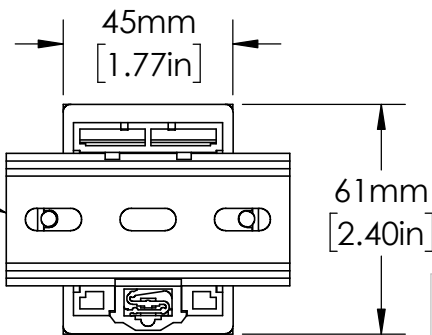

OT11PC
RELAY SOCKET

35mm
DIN RAIL

UNLESS NOTED OTHERWISE
DIMENSIONS ARE IN INCHES
TOLERANCES:
TWO PLACE DECIMAL ±0.05
NOT DRAWN TO SCALE

MATERIAL	
NAME	DATE
DRAWN BY J.MOLER 03/17/23	

DESCRIPTION:
MALFUNCTION TIME DELAY

PART NUMBER:
TRDU SERIES

REV
A

WEIGHT: SHEET 1 OF 1