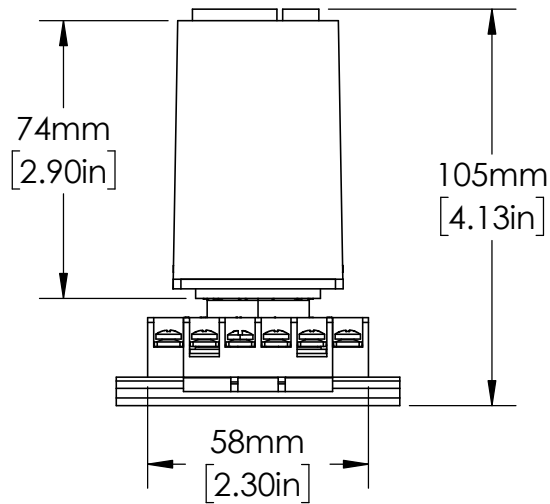

OT11PC
RELAY SOCKET

35mm
DIN RAIL

UNLESS NOTED OTHERWISE
DIMENSIONS ARE IN INCHES
TOLERANCES:
TWO PLACE DECIMAL ±0.05
NOT DRAWN TO SCALE

MATERIAL	
NAME	DATE
DRAWN BY J.MOLER 03/17/23	

DESCRIPTION:
MALFUNCTION TIME DELAY

PART NUMBER:
TRDU SERIES

REV
A

WEIGHT: SHEET 1 OF 1