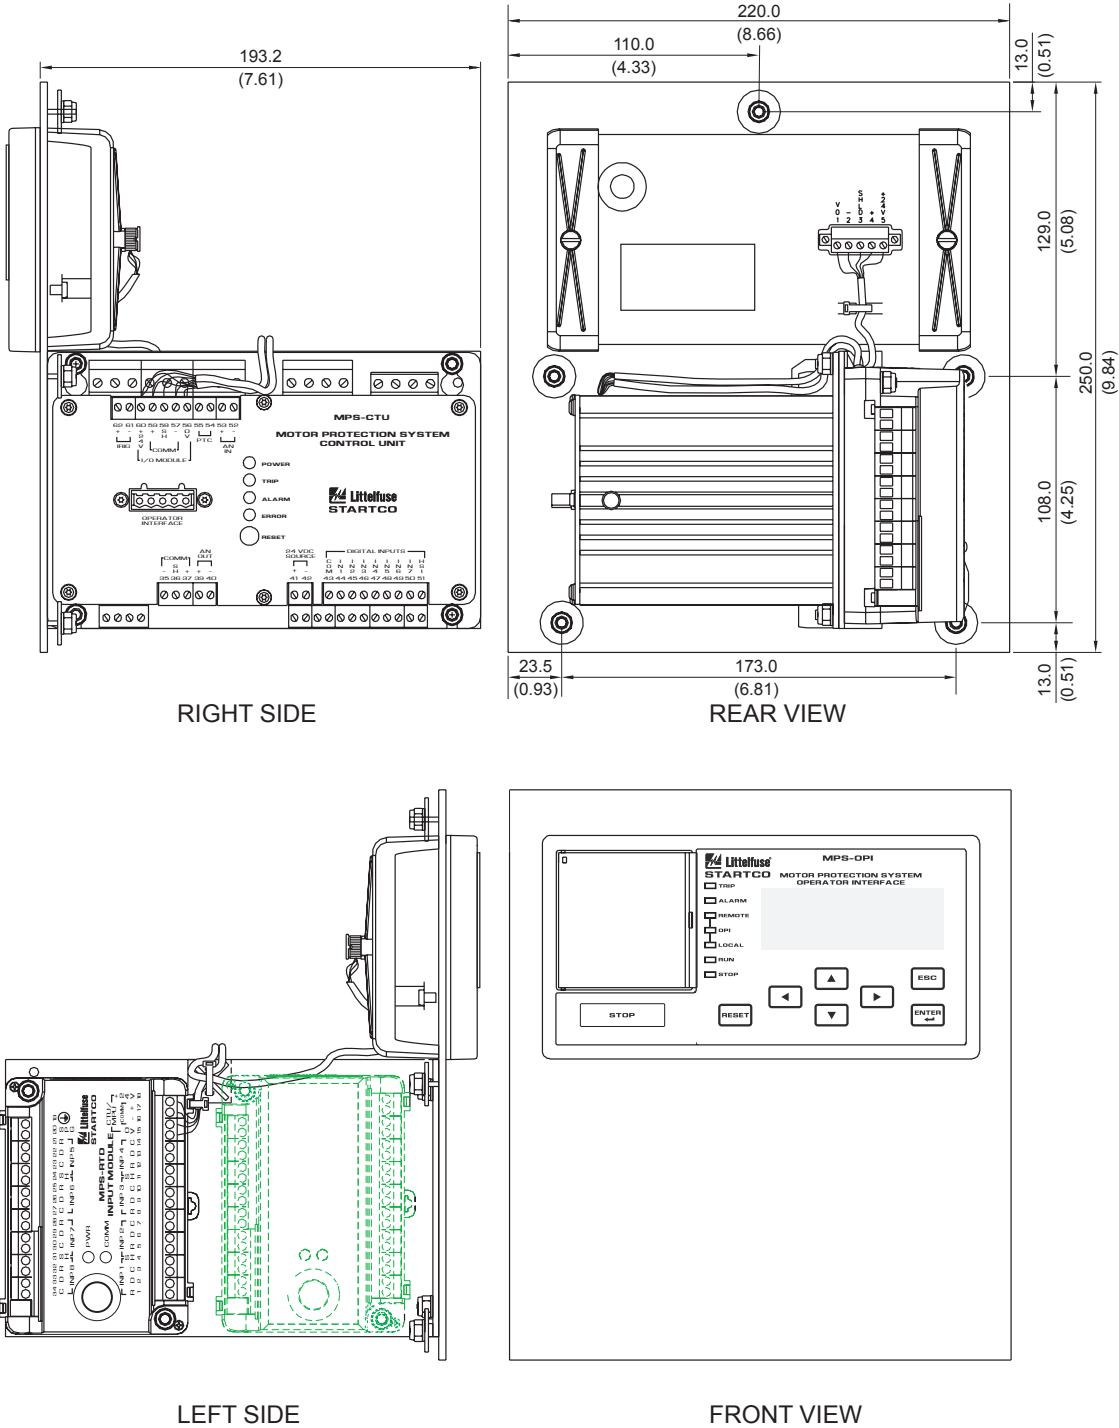

**PMA-24 GE MULTILIN 469 ADAPTER FOR MPS**

**NOTES:**

1. Dimensions in millimetres (inches).
2. MPS system components ordered separately.
3. Mounting hardware provided.