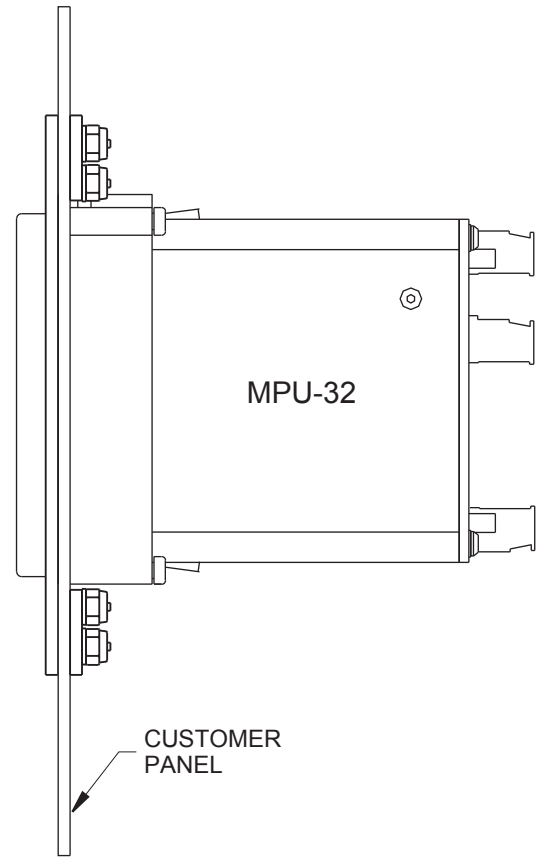

PMA-17 SPRECHER & SCHUH CET 4 ADAPTER FOR MPU-32

FRONT VIEW
 CUSTOMER PANEL NOT SHOWN

CUSTOMER PANEL

CUSTOMER PANEL (NTS)