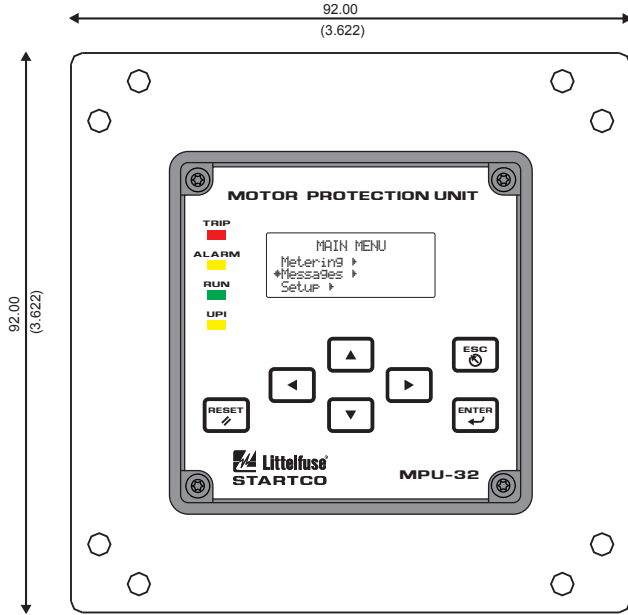

PMA-17 SPRECHER & SCHUH CET 4 ADAPTER FOR MPU-32

FRONT VIEW
 CUSTOMER PANEL NOT SHOWN

CUSTOMER PANEL

CUSTOMER PANEL (NTS)