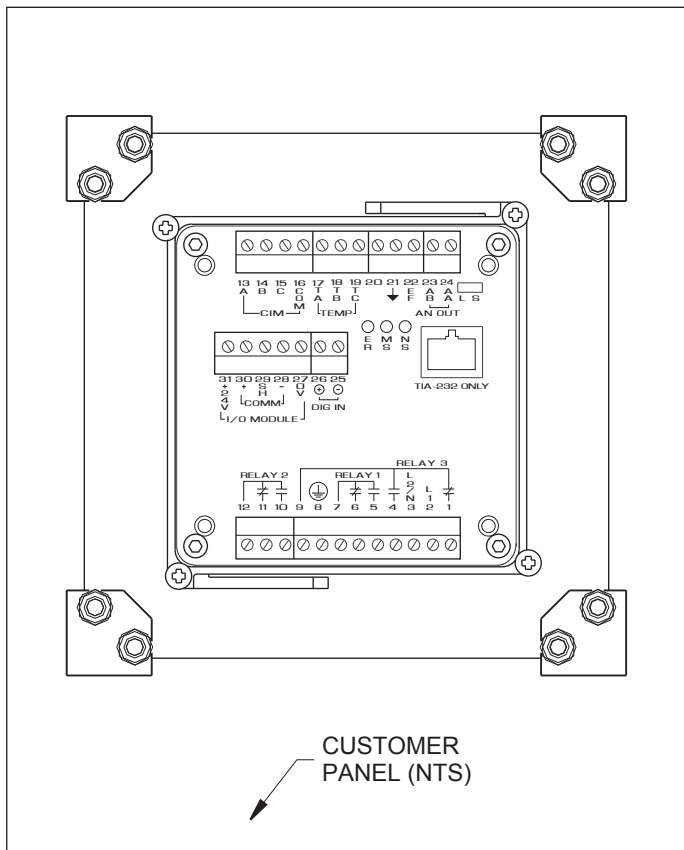

PMA-17 SPRECHER & SCHUH CET 4 ADAPTER FOR MPU-32

FRONT VIEW
 CUSTOMER PANEL NOT SHOWN

CUSTOMER PANEL

CUSTOMER PANEL (NTS)