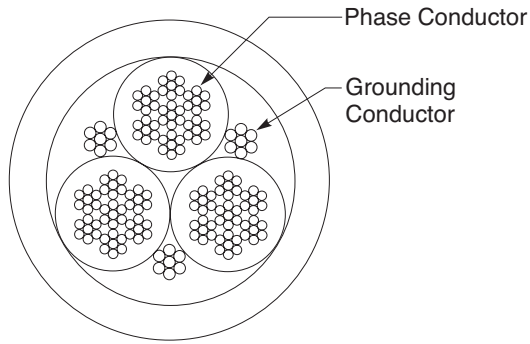

## TRAILING CABLE TYPES

TYPE G

TYPE G-GC

TYPE G-BGC

TYPE SHC-GC

## TRAILING CABLE TYPES

Three-Conductor Round Cable With a Central Grounding Conductor for Underground Coal Mining Applications, Up to 5 kV