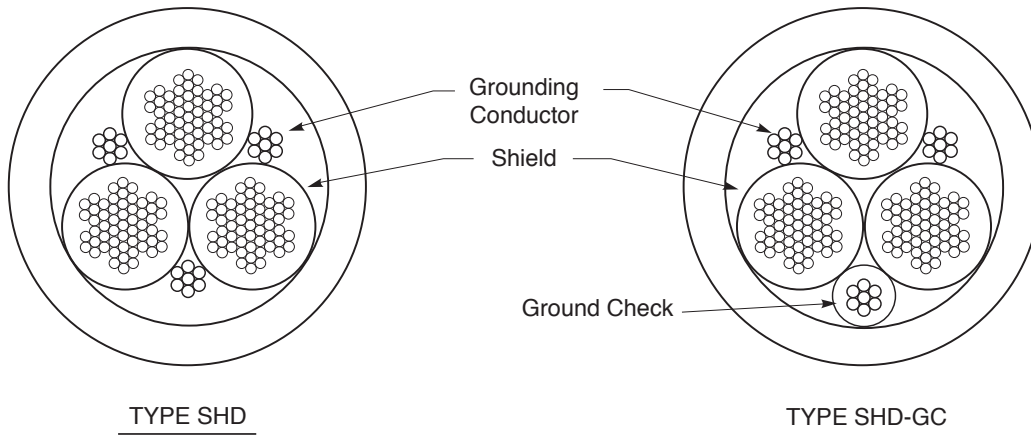

## TRAILING CABLE TYPES

TYPE G

TYPE G-GC

TYPE G-BGC

TYPE SHC-GC

## TRAILING CABLE TYPES

Three-Conductor Round Cable With a Central Grounding Conductor for Underground Coal Mining Applications, Up to 5 kV