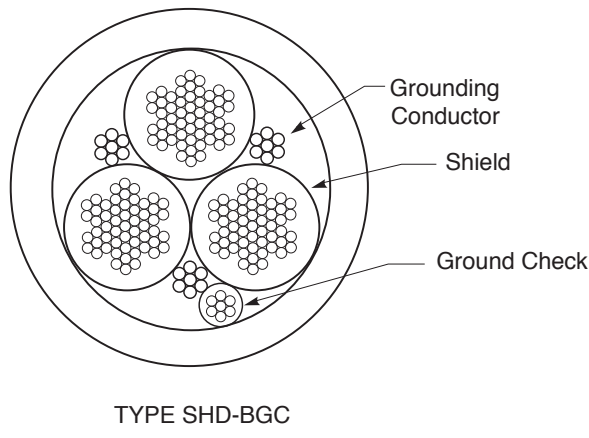

## TRAILING CABLE TYPES

TYPE G

TYPE G-GC

TYPE G-BGC

TYPE SHC-GC

## TRAILING CABLE TYPES

Three-Conductor Round Cable With a Central Grounding Conductor for Underground Coal Mining Applications, Up to 5 kV